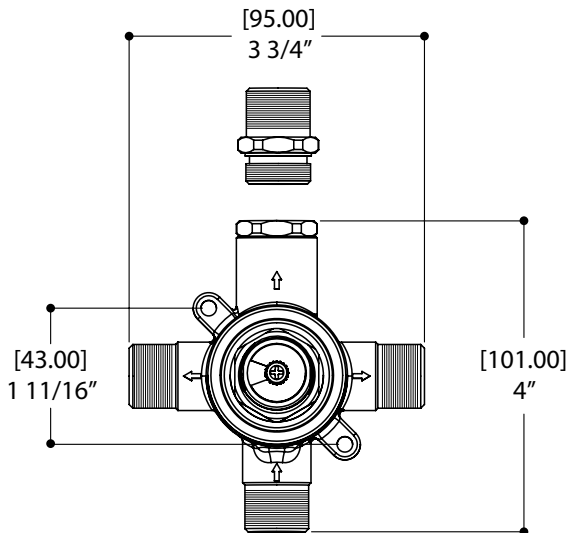

AQUABRASS

6193X

Field selectable 2 and 3 way diverter
1/2" NPT-PEX-Wirsbo

FEATURES

- Solid brass
- Diverter test-cap
- Four water inlets/outlets - NPT/sweat or PEX or Wirsbo
- Single outlet flow rate: 10gpm (38 L/min at 45PSI)
- Combine outlet flow rate: 12gpm (45 L/min at 45PSI)*

61934 NPT CONNECTION

61936 PEX CONNECTION

61938 WB CONNECTION

Field site adaptable cartridge-spline and threaded tube