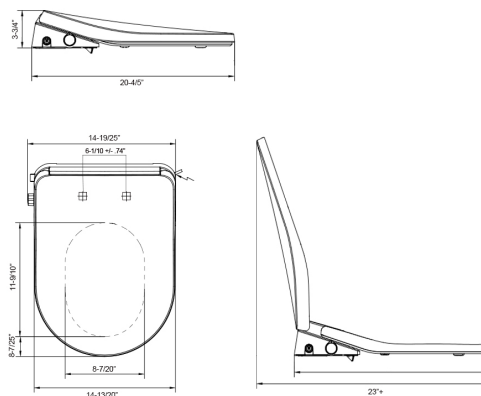

SLIMS

Intelligent Bidet Seat FE-105

FEATURES

Dimensions / Weight	L 20-1/5 x W 14-4/5" x H 3-3/4"
Weight	7.75 lbs
Material Finish	Polypropylene
Color	White
Configuration	Elongated, U-Shaped Intelligent Bidet Seat
Power	960W
Voltage	120V, 60Hz
Water Pressure	20-100 psi

DETAILS

The SLIMS intelligent bidet seat offers instant seat and water warming, a luxurious and adjustable cleansing shower spray, and a soft-closing seat all in a low-profile and minimalistic style. The SLIMS' gentle showering function can be customized with the turn of a conveniently located dial.