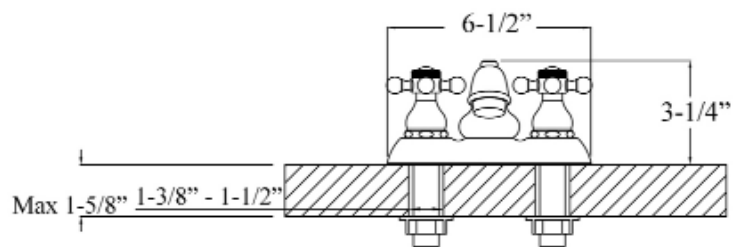

DONATA 4" CENTERSET LAVATORY FAUCET

Cat. No.
LFC204-BC

Features:

- ▶ Constructed of solid brass
- ▶ Hooked swivel spout
- ▶ Metal cross with porcelain button
- ▶ Compact 4" centerset design
- ▶ Drain not included
- ▶ Connection hoses not included
- ▶ Height to spout 1-⁵/₈"
- ▶ Ceramic disc cartridges
- ▶ Length of base plate 6-¹/₂"
- ▶ Flow rate is 1.2 GPM at 60 psi
- ▶ cUPC/NSF/AB1953 Certified

Finishes:

- CP** Polished Chrome
- BN** Brushed Nickel
- ORB** Oil Rubbed Bronze

Spout Reach: 4-⁵/₈"
Height: 3-¹/₄"

Dimensions of fixture are nominal and may vary. Dimensions and specifications subject to change without notice.