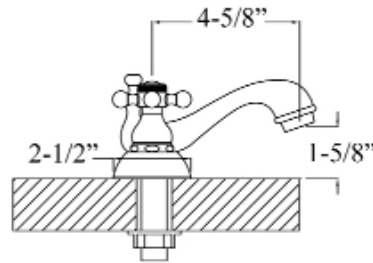

DONATA 4" CENTERSET LAVATORY FAUCET

Cat. No.
LFC204-BC

Features:

- ▶ Constructed of solid brass
- ▶ Hooked swivel spout
- ▶ Metal cross with porcelain button
- ▶ Compact 4" centerset design
- ▶ Drain not included
- ▶ Connection hoses not included
- ▶ Height to spout 1-⁵/₈"
- ▶ Ceramic disc cartridges
- ▶ Length of base plate 6-¹/₂"
- ▶ Flow rate is 1.2 GPM at 60 psi
- ▶ cUPC/NSF/AB1953 Certified

Finishes:

- CP** Polished Chrome
- BN** Brushed Nickel
- ORB** Oil Rubbed Bronze

Spout Reach: 4-⁵/₈"
Height: 3-¹/₄"

Dimensions of fixture are nominal and may vary. Dimensions and specifications subject to change without notice.