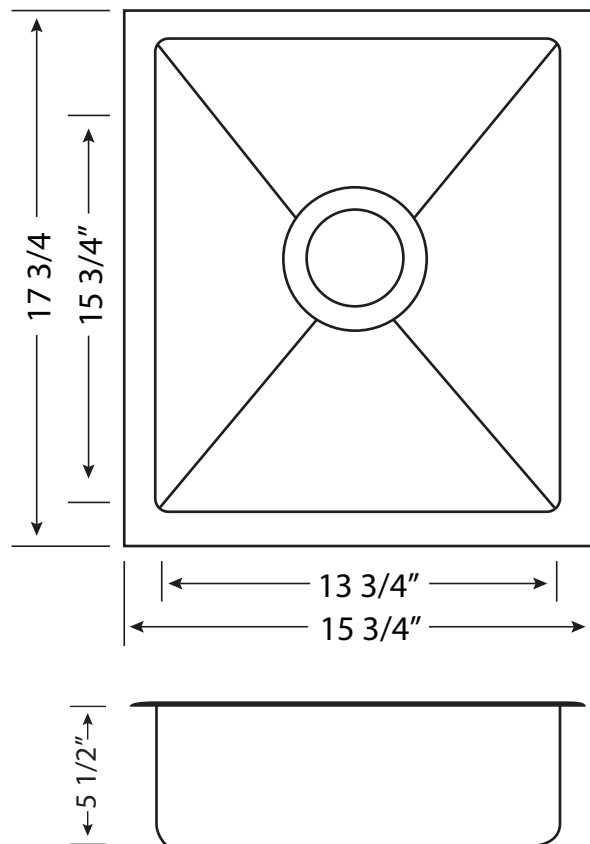

CECO

www.cecosinks.com

20-250-5.5-UM

20-250-5.5-UM

Stainless Steel

Hand Crafted Undermount

Overall Size: 15-3/4" x 17-3/4" x 5-1/2"

Bowl Size: 13-3/4" x 15-3/4" x 5-1/2"

Material: T-304 Stainless Steel 18 Gauge

Stone Guard Undercoated

Satin Finish

Template and Fastener Clips Included

Sink Weight: 20 lbs.

20-250-5.5-UM-ST

CE-28B Basic Strainer

Accessories Sold Separately