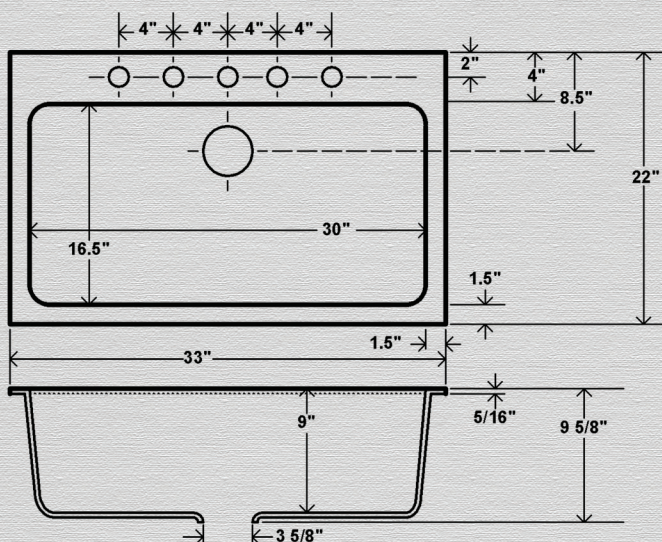

Delray

33" x 22" x 9" Single Bowl Tile Edge Kitchen Sink

Available with 4 or 5 Faucet Holes

Sink Weight: 120 lbs.

754-STC Sink Tray

754-WCB