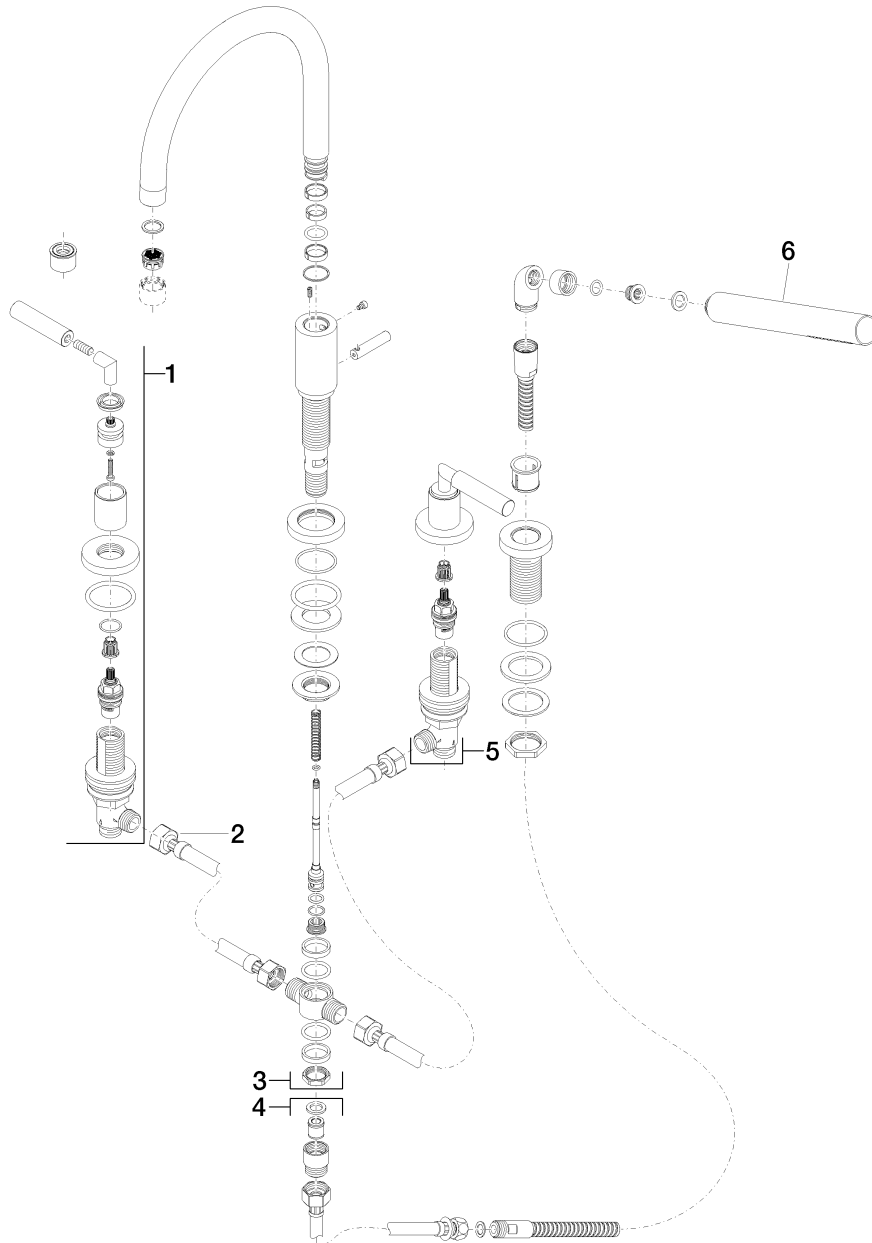

Exploded assembly drawing

Order quantity

No.	Article number	Name	Installation quantity
1	20000882ff	side panel	1
2	1250297090	hose	1
3	13512892ff	spout	1
4	27702979ff	shower set	1
5	20000883ff	side panel	1
6	28013979ff	shower	1