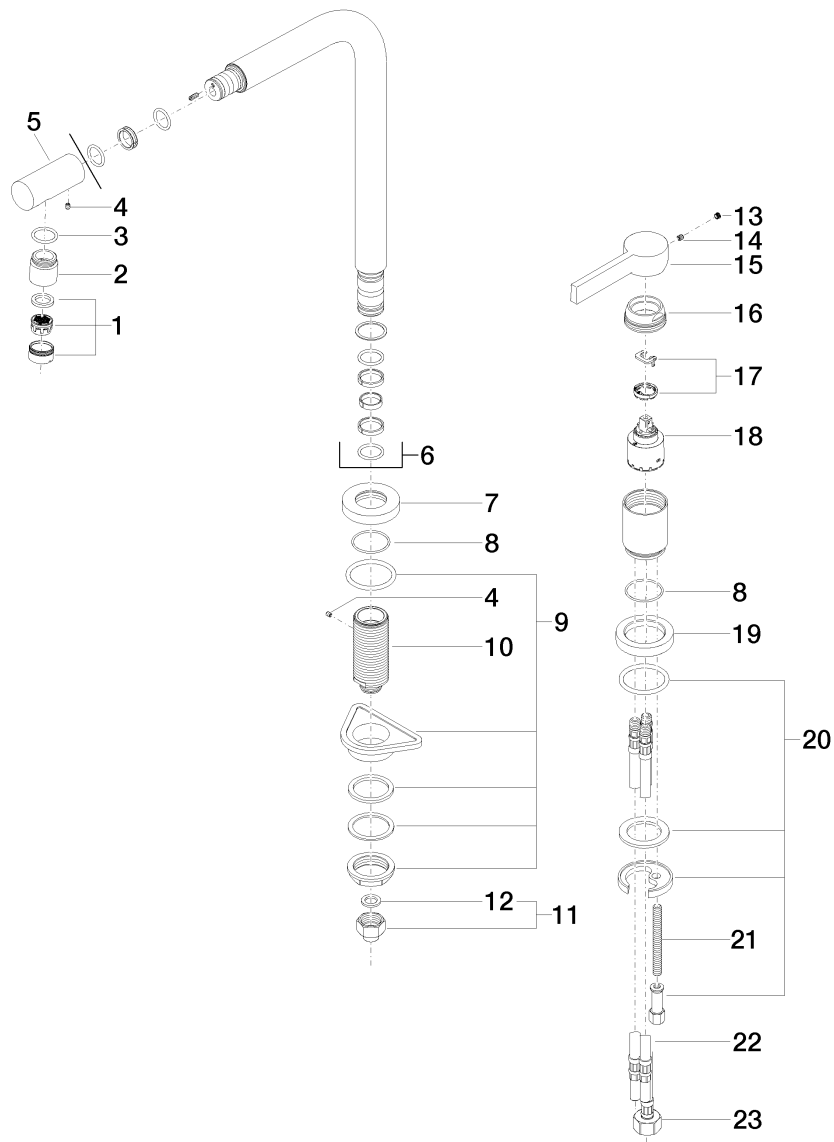

Product specifications

• 9-1/4" Projection

- Swivel spout 360°
- Spout with 20° pivoting swivel spout
- Areated stream
- Total height 13-1/4"
- Height to aerator/spout outlet 11-3/4"
- 2-1/8" diameter flanges
- Spout hole diameter 1-3/8"
- Single-lever mixer hole diameter 1-3/8"
- 2x 3/8" US flexible supply lines
- Water flow rate limited to max. 1.5 gpm
- low lead compliant

(ADA)

Flexible positioning of components

Kitchen

Elio Two-hole mixer with individual flanges

Article number: 32800790ff0010

Surfaces

- chrome 32800790-000010
- matt platinum 32800790-060010

Exploded assembly drawing

Order quantity

No.	Article number	Name	Installation quantity
1	90230102608ff	aerator	1
2	09240416410ff	nipple	1
3	09141010090	seal	1
4	09311104490	pin	2
5	09240416310ff	nipple	1
6	90282218800ff	spout	1
7	092779001ff	rosette	1
8	09141010290	seal	2
9	0423100440190	fixing set	1
10	09300109410ff	adaptor	1
11	0424041661090	nipple	1
12	09142000290	seal	1
13	09312010990	plug	1
14	09311103090	pin	1
15	092079040ff	handle	1
16	092404141ff	nut	1
17	0428101480090	accessories	1
18	9015050610090	cartridge	1
19	092810111ff	rosette	1
20	0430110380090	fixing set	1
21	09311101190	pin	1
22	0430040450090	hose	2
23	0430040190090	hose	1

Kitchen

Elio Two-hole mixer with individual flanges

Article number: 32800790ff0010