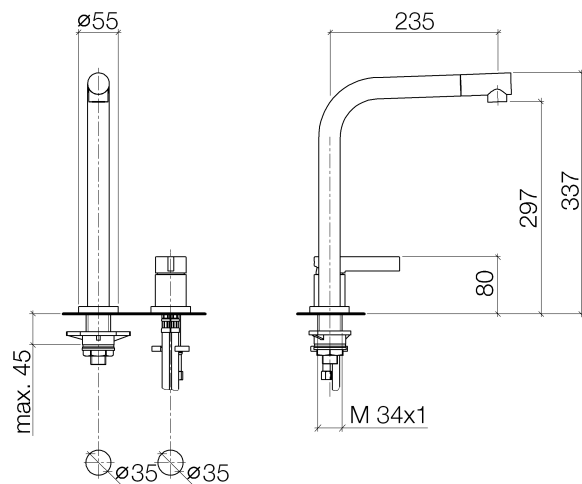

Product specifications

• 9-1/4" Projection

- Swivel spout 360°
- Spout with 20° pivoting swivel spout
- Areated stream
- Total height 13-1/4"
- Height to aerator/spout outlet 11-3/4"
- 2-1/8" diameter flanges
- Spout hole diameter 1-3/8"
- Single-lever mixer hole diameter 1-3/8"
- 2x 3/8" US flexible supply lines
- Water flow rate limited to max. 1.5 gpm
- low lead compliant

(ADA)

Flexible positioning of components

Kitchen

Elio Two-hole mixer with individual flanges

Article number: 32800790ff0010

Surfaces

- chrome 32800790-000010
- matt platinum 32800790-060010

Exploded assembly drawing

Order quantity

No.	Article number	Name	Installation quantity
1	90230102608ff	aerator	1
2	09240416410ff	nipple	1
3	09141010090	seal	1
4	09311104490	pin	2
5	09240416310ff	nipple	1
6	90282218800ff	spout	1
7	092779001ff	rosette	1
8	09141010290	seal	2
9	0423100440190	fixing set	1
10	09300109410ff	adaptor	1
11	0424041661090	nipple	1
12	09142000290	seal	1
13	09312010990	plug	1
14	09311103090	pin	1
15	092079040ff	handle	1
16	092404141ff	nut	1
17	0428101480090	accessories	1
18	9015050610090	cartridge	1
19	092810111ff	rosette	1
20	0430110380090	fixing set	1
21	09311101190	pin	1
22	0430040450090	hose	2
23	0430040190090	hose	1

Kitchen

Elio Two-hole mixer with individual flanges

Article number: 32800790ff0010