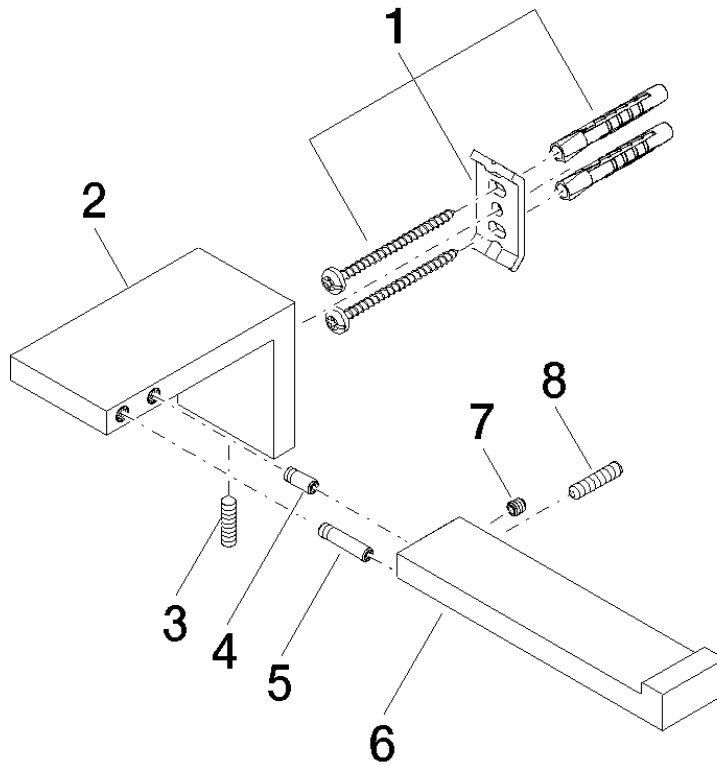

**Product specifications**

- Width 6-7/8"
- Height 2-3/8"
- 3-1/2" Projection

**Surfaces**

- |                 |             |
|-----------------|-------------|
| • chrome        | 83500980-00 |
| • matt platinum | 83500980-06 |
| • matt black    | 83500980-33 |

**Exploded assembly drawing**

**Order quantity**

<b>No.</b>	<b>Article number</b>	<b>Name</b>	<b>Installation quantity</b>
1	0517207360090	fixing set	1
2	081798500ff	holder	1
3	09311111390	pin	1
4	09311120490	pin	1
5	09311120390	pin	1
6	081798554ff	holder	1
7	09311103090	pin	1
8	09311105990	pin	1