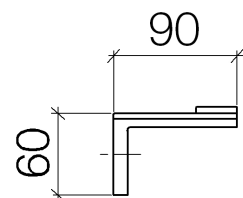

**Product specifications**

- Width 6-7/8"
- Height 2-3/8"
- 3-1/2" Projection

**Surfaces**

- |                 |             |
|-----------------|-------------|
| • chrome        | 83500980-00 |
| • matt platinum | 83500980-06 |
| • matt black    | 83500980-33 |

**Exploded assembly drawing**

**Order quantity**

<b>No.</b>	<b>Article number</b>	<b>Name</b>	<b>Installation quantity</b>
1	0517207360090	fixing set	1
2	081798500ff	holder	1
3	09311111390	pin	1
4	09311120490	pin	1
5	09311120390	pin	1
6	081798554ff	holder	1
7	09311103090	pin	1
8	09311105990	pin	1