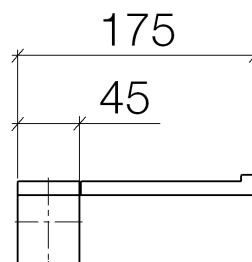

**Product specifications**

- Width 6-7/8"
- Height 2-3/8"
- 3-1/2" Projection

**Surfaces**

- |                 |             |
|-----------------|-------------|
| • chrome        | 83500980-00 |
| • matt platinum | 83500980-06 |
| • matt black    | 83500980-33 |

**Exploded assembly drawing**

**Order quantity**

<b>No.</b>	<b>Article number</b>	<b>Name</b>	<b>Installation quantity</b>
1	0517207360090	fixing set	1
2	081798500ff	holder	1
3	09311111390	pin	1
4	09311120490	pin	1
5	09311120390	pin	1
6	081798554ff	holder	1
7	09311103090	pin	1
8	09311105990	pin	1