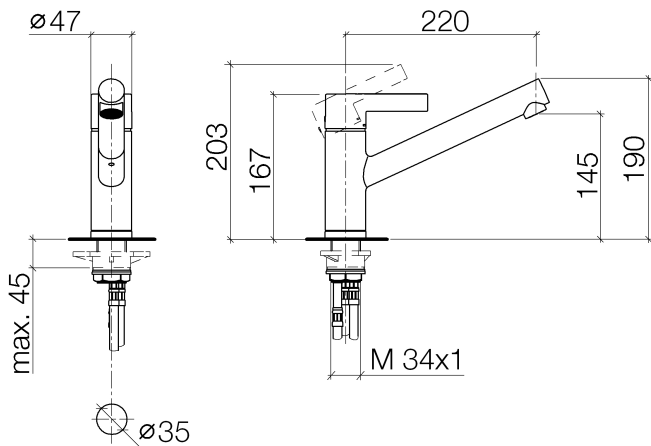

Kitchen - eno
Single-lever mixer - polished chrome
Article number: 33 800 760-00 0010

- 8-5/8" Projection
- Swiveling spout 130°
- Areated stream
- Total height 6-5/8"
- Height to aerator/spout outlet 5-3/4"
- 1-3/8" hole diameter
- 2x 3/8" US flexible supply lines
- Water flow rate limited to max. 1.5 gpm
- lead-free
- (ADA)
- Combination with side spray set or profi side spray set not possible.

polished chrome

Dimensional drawing

All dimensions in mm / inch = mm x 0,0394

Model/program/technical modifications and error excepted
For more information see: www.dornbracht.com + 49 (0) 2371 433-460 mail@dornbrachtgroup.de

Recommended article

10 713 970-00
AIR SWITCH operating
button, trim parts only -
polished chrome

82 424 970-00
Soap dispenser without
flange - polished chrome

Kitchen - eno
 Single-lever mixer - polished chrome
 Article number: 33 800 760-00 0010

Spare parts list

Number	Item Number	Designation	Number of units
1	09 20 76 001-00	handle	1
2	09 31 20 017 90	plug	1
3	09 31 11 030 90	pin	1
4	09 28 30 012-00	cover	1
5	09 14 10 102 90	seal	1
6	09 24 04 270 90	nut	1
7	09 14 10 031 90	seal	1
8	04 28 10 148 00 90	accessories	1
9	90 15 05 062 00 90	cartridge	1
10	09 14 10 038 90	seal	2
11	09 30 30 112 90	screw	1
12	09 19 76 002-00	sleeve	1
13	09 14 10 100 90	seal	1
14	09 24 04 164 10-00	nipple	1
15	90 23 01 026 08-00	aerator	1
16	09 14 15 029 90	ring	2
17	09 28 10 144 90	ring	1
18	09 14 10 034 90	seal	1
19	09 27 76 001-00	rosette	1
20	04 30 11 038 75 90	fixing set	1
21	04 30 04 045 00 90	Flexible supply line 3/8"	2
22	09 18 40 090 90	sleeve	1
23	09 31 11 091 90	pin	1
24	09 30 09 031 90	key	1