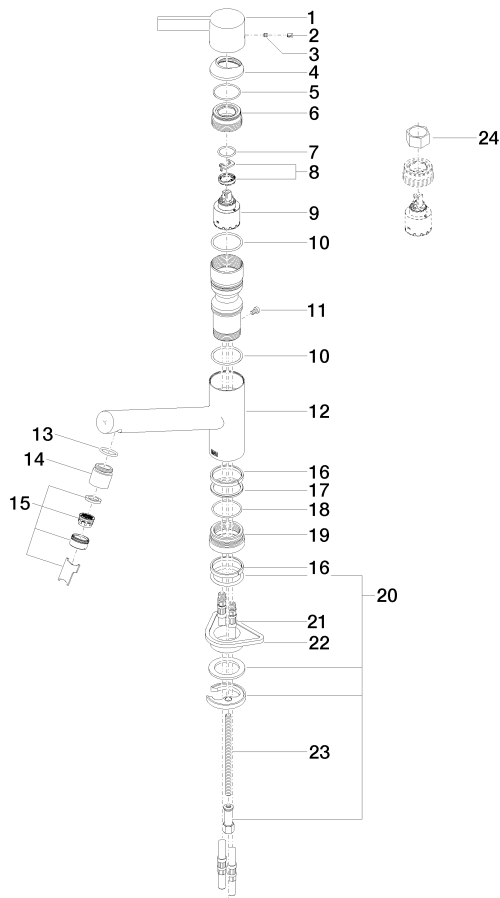

Kitchen - eno
Single-lever mixer - polished chrome
Article number: 33 800 760-00 0010

- 8-5/8" Projection
- Swiveling spout 130°
- Areated stream
- Total height 6-5/8"
- Height to aerator/spout outlet 5-3/4"
- 1-3/8" hole diameter
- 2x 3/8" US flexible supply lines
- Water flow rate limited to max. 1.5 gpm
- lead-free
- (ADA)
- Combination with side spray set or profi side spray set not possible.

polished chrome

Dimensional drawing

All dimensions in mm / inch = mm x 0,0394

Model/program/technical modifications and error excepted
For more information see: www.dornbracht.com + 49 (0) 2371 433-460 mail@dornbrachtgroup.de

Recommended article

10 713 970-00
AIR SWITCH operating
button, trim parts only -
polished chrome

82 424 970-00
Soap dispenser without
flange - polished chrome

Kitchen - eno
 Single-lever mixer - polished chrome
 Article number: 33 800 760-00 0010

Spare parts list

Number	Item Number	Designation	Number of units
1	09 20 76 001-00	handle	1
2	09 31 20 017 90	plug	1
3	09 31 11 030 90	pin	1
4	09 28 30 012-00	cover	1
5	09 14 10 102 90	seal	1
6	09 24 04 270 90	nut	1
7	09 14 10 031 90	seal	1
8	04 28 10 148 00 90	accessories	1
9	90 15 05 062 00 90	cartridge	1
10	09 14 10 038 90	seal	2
11	09 30 30 112 90	screw	1
12	09 19 76 002-00	sleeve	1
13	09 14 10 100 90	seal	1
14	09 24 04 164 10-00	nipple	1
15	90 23 01 026 08-00	aerator	1
16	09 14 15 029 90	ring	2
17	09 28 10 144 90	ring	1
18	09 14 10 034 90	seal	1
19	09 27 76 001-00	rosette	1
20	04 30 11 038 75 90	fixing set	1
21	04 30 04 045 00 90	Flexible supply line 3/8"	2
22	09 18 40 090 90	sleeve	1
23	09 31 11 091 90	pin	1
24	09 30 09 031 90	key	1