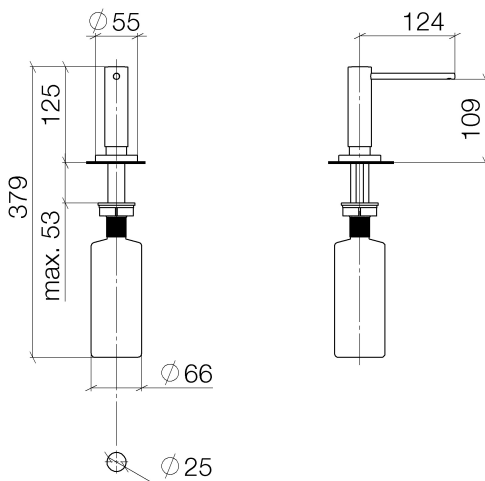

Kitchen - Meta

Soap dispenser with flange - polished chrome

Article number: 82 434 970-00

- 4-7/8" Projection
- 16.91 oz bottle capacity
- Refillable above countertop
- 360° swivel
- Height 4-7/8"
- Flange diameter 2-1/8"
- 1" hole diameter

polished chrome

Dimensional drawing

All dimensions in mm / inch = mm x 0,0394

Kitchen - Meta

Soap dispenser with flange - polished chrome

Article number: 82 434 970-00

Kitchen - Meta
Soap dispenser with flange - polished chrome
Article number: 82 434 970-00

Spare parts list

Number	Item Number	Designation	Number of units
1	90 10 10 538 00-00	dispenser	1
2	08 27 97 504-00	rosette	1
3	08 10 10 624 90	disc	1
4	09 14 10 151 90	seal	1
5	08 10 10 527 90	holder	1
6	09 14 05 014 90	seal	1
7	08 10 10 517 90	nut	1
8	08 10 10 603 90	Container -	1