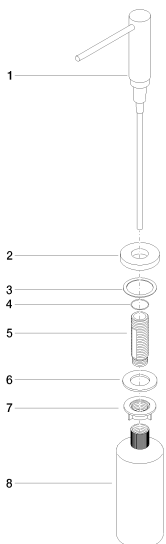

Kitchen - Meta

Soap dispenser with flange - polished chrome

Article number: 82 434 970-00

- 4-7/8" Projection
- 16.91 oz bottle capacity
- Refillable above countertop
- 360° swivel
- Height 4-7/8"
- Flange diameter 2-1/8"
- 1" hole diameter

polished chrome

Dimensional drawing

All dimensions in mm / inch = mm x 0,0394

Kitchen - Meta

Soap dispenser with flange - polished chrome

Article number: 82 434 970-00

Kitchen - Meta
Soap dispenser with flange - polished chrome
Article number: 82 434 970-00

Spare parts list

Number	Item Number	Designation	Number of units
1	90 10 10 538 00-00	dispenser	1
2	08 27 97 504-00	rosette	1
3	08 10 10 624 90	disc	1
4	09 14 10 151 90	seal	1
5	08 10 10 527 90	holder	1
6	09 14 05 014 90	seal	1
7	08 10 10 517 90	nut	1
8	08 10 10 603 90	Container -	1