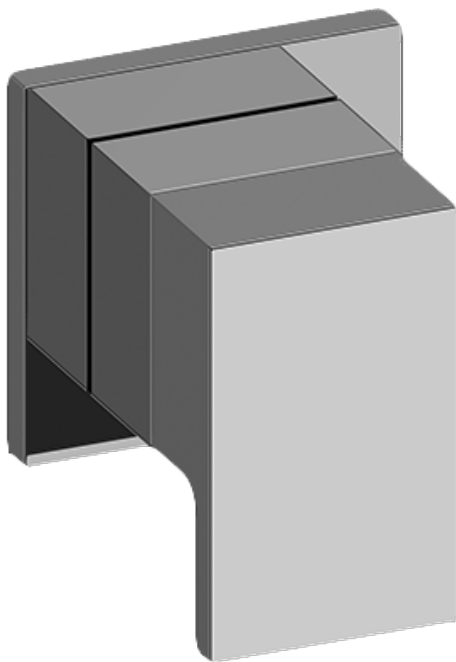

SHOWER
M-Series Thermostatic Shower
System - Shower
AQ2.000SG-LM31E0

GRAFF®

Information

- 3/4" thermostatic valve and trim
- 3/4" 3-way diverter valve and trim
- Rainfall, rain curtain and cascade water functions
- Showerhead features no-clog, easy-clean spray nozzles
- Wall-mounted, battery-powered controller and holder; controls LED chromotherapy lighting
- Optional extension kit
- Showerhead flow rate ≤ 1.8 gpm
- ADA

www.graff-faucets.com | phone: 800-954-4723

SHOWER
Solar M-Series 3-Way Diverter
Valve Trim with Handle
G-8072-LM31E1-T

GRAFF[®]

Information

- Single metal handle and decorative trim plate
- Use with G-8053 3-Way Diverter Control Valve WITH Off Function
- ADA