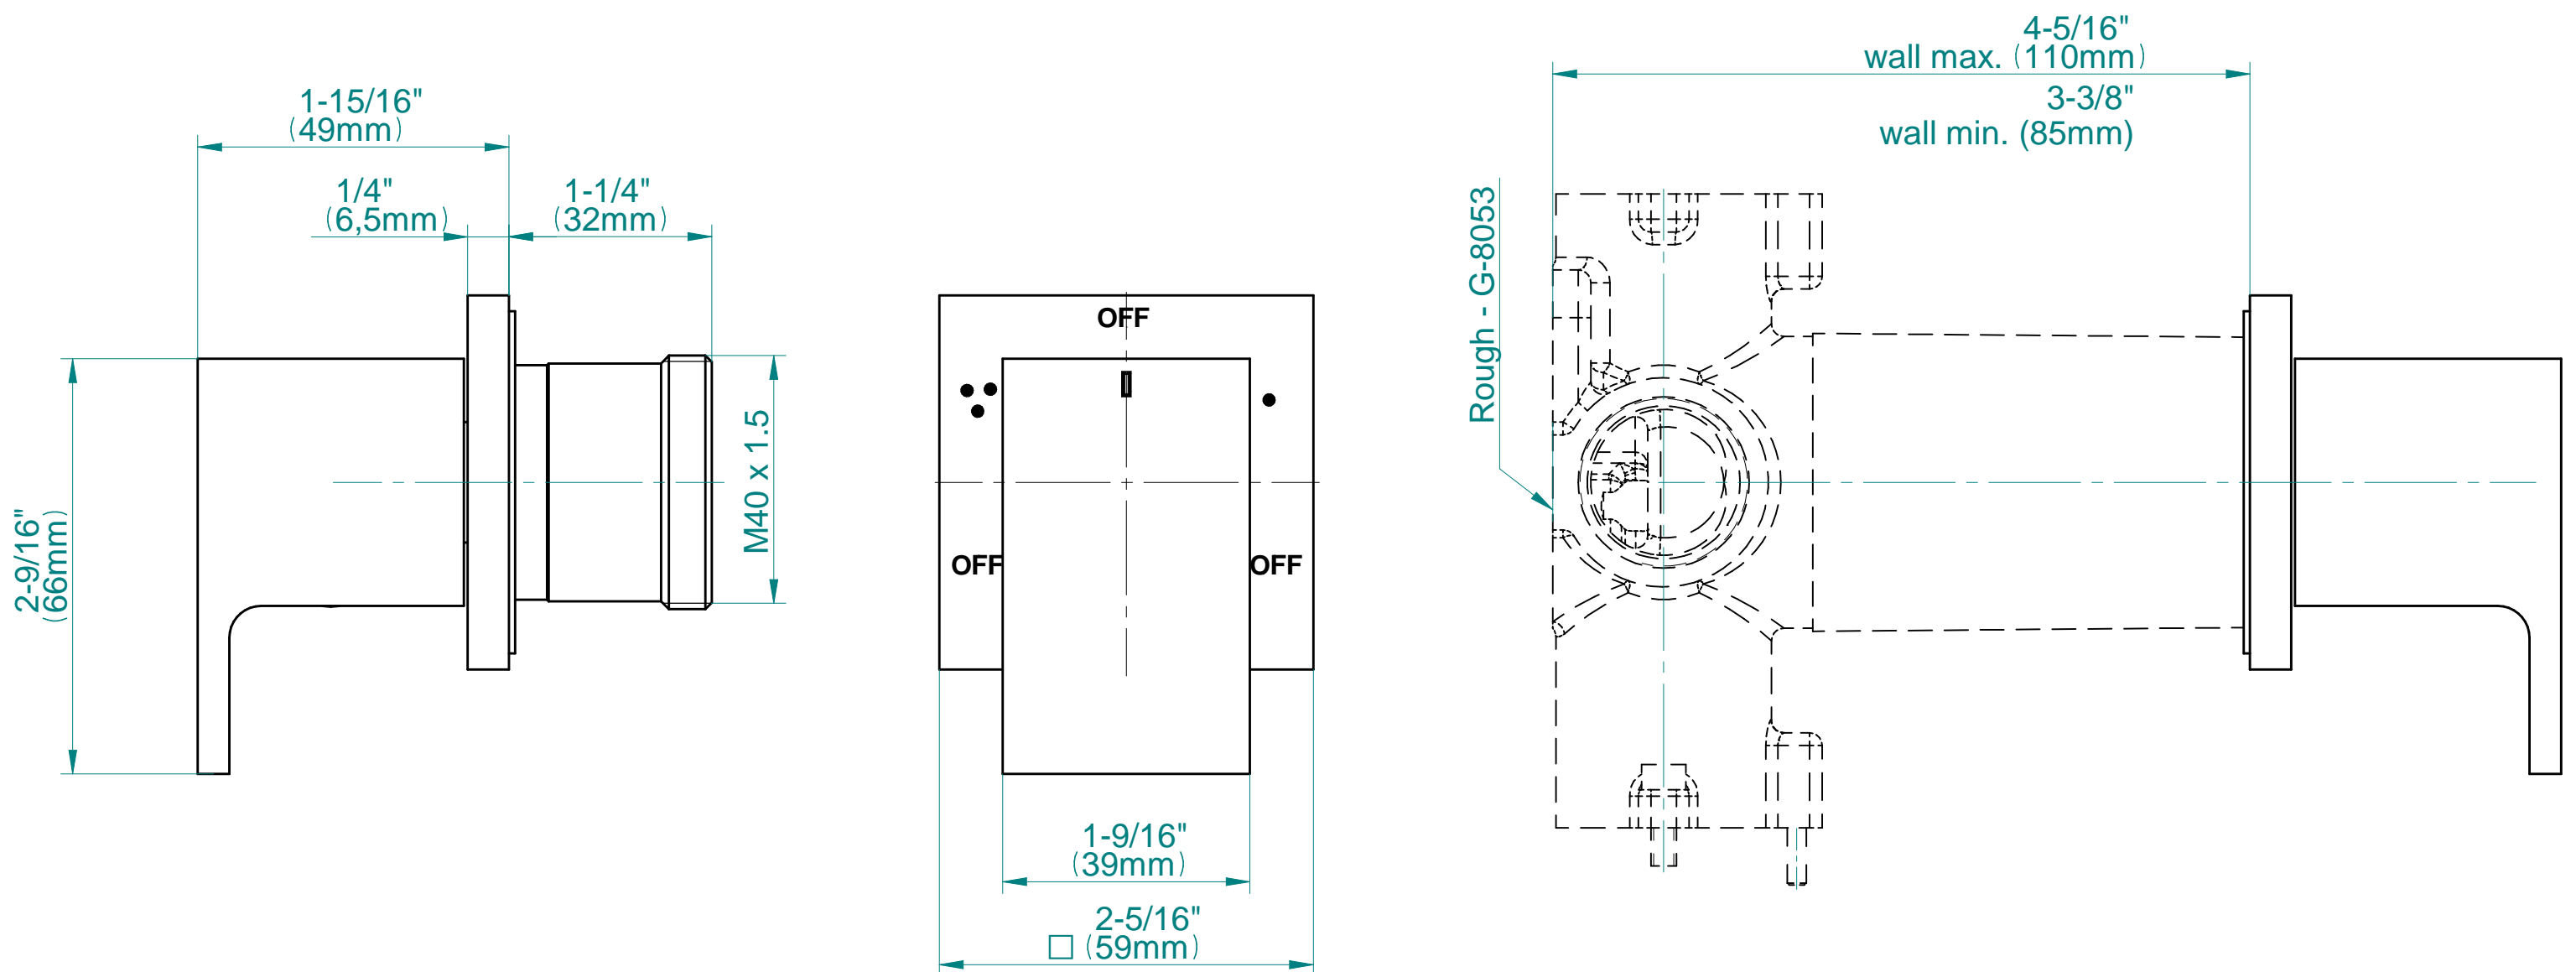

SHOWER
M-Series Thermostatic Shower
System - Shower
AQ2.000SG-LM31E0

GRAFF®

Information

- 3/4" thermostatic valve and trim
- 3/4" 3-way diverter valve and trim
- Rainfall, rain curtain and cascade water functions
- Showerhead features no-clog, easy-clean spray nozzles
- Wall-mounted, battery-powered controller and holder; controls LED chromotherapy lighting
- Optional extension kit
- Showerhead flow rate ≤ 1.8 gpm
- ADA

Finishes

Polished
Chrome

G-8053

M-Series

3-Way Diverter Control Valve WITH Off Function (No Pass-Through)

Product Features

- 3/4" universal inlets/outlets with female threads
- Stacking inlet feature
- Supplied with protective plastic cover
- CalGreen compliant dependent on functions

www.graff-faucets.com | phone: 800-954-4723

SHOWER
Solar M-Series 3-Way Diverter
Valve Trim with Handle
G-8072-LM31E1-T

GRAFF[®]

Information

- Single metal handle and decorative trim plate
- Use with G-8053 3-Way Diverter Control Valve WITH Off Function
- ADA

Finishes

Polished
Chrome

G-8072-LM31E1-T

SOLAR Series

SHOWER
Ceiling-Mount Showerhead
System
G-8221

GRAFF[®]

Information

- Rainfall, rain curtain and cascade water functions
- 6-color LED chromotherapy lighting
- Battery powered LED controller with wall-mounted holder
- No-clog, easy-clean spray nozzles
- Showerhead flow rate ≤ 1.8 max gpm
- CALGreen