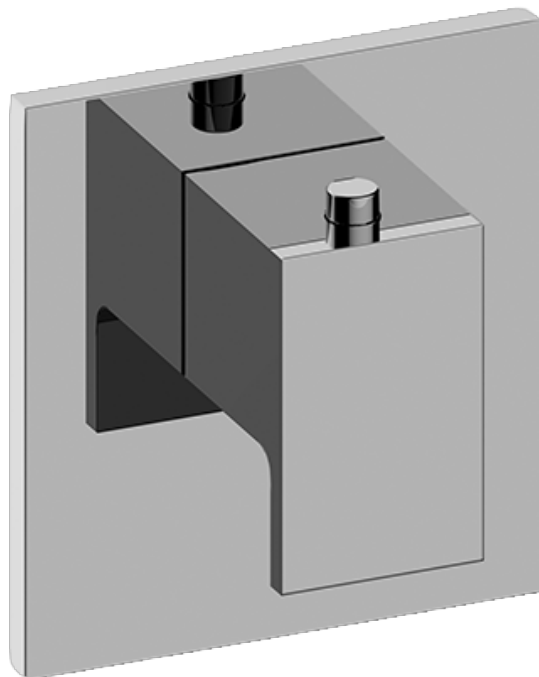

SHOWER
M-Series Thermostatic Shower
System - Shower
AQ2.000SG-LM31E0

GRAFF®

Information

- 3/4" thermostatic valve and trim
- 3/4" 3-way diverter valve and trim
- Rainfall, rain curtain and cascade water functions
- Showerhead features no-clog, easy-clean spray nozzles
- Wall-mounted, battery-powered controller and holder; controls LED chromotherapy lighting
- Optional extension kit
- Showerhead flow rate ≤ 1.8 gpm
- ADA

SHOWER
Thermostatic Rough Valve
G-8006

GRAFF[®]

Information

- 12.9 gpm @ 60 psi
- 3/4" universal inlets
- Built-in service stops
- Stacking outlet feature
- Complete serviceability from front of all units
- Supplied with protective plastic cover
- CalGreen compliant dependent on functions

Finishes

Polished
Chrome

G-8006

M-Series

3/4" Concealed Thermostatic Rough Valve

Product Features

- 12.9 gpm @ 60 psi
- 3/4" universal inlets
- Built-in service stops
- Stacking outlet feature
- Complete serviceability from front of all units
- Supplied with protective plastic cover
- CalGreen compliant dependent on functions

www.graff-faucets.com | phone: 800-954-4723

SHOWER
Solar M-Series Thermostatic Valve
Trim with Handle
G-8043-LM31E-T

GRAFF[®]

Information

- Single metal handle and decorative trim plate
- Use with G-8006 thermostatic rough valve
- ADA