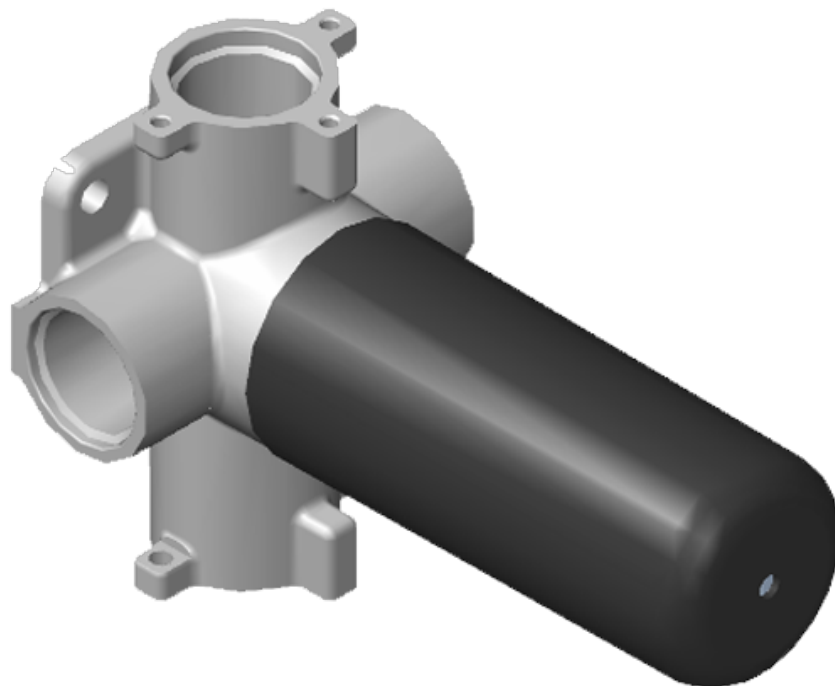

SHOWER
M-Series Thermostatic Shower
System - Shower
AQ2.000SG-LM31E0

GRAFF®

Information

- 3/4" thermostatic valve and trim
- 3/4" 3-way diverter valve and trim
- Rainfall, rain curtain and cascade water functions
- Showerhead features no-clog, easy-clean spray nozzles
- Wall-mounted, battery-powered controller and holder; controls LED chromotherapy lighting
- Optional extension kit
- Showerhead flow rate ≤ 1.8 gpm
- ADA

Finishes

Polished
Chrome

G-8043-LM31E-T

Solar Collection

M-Series Thermostatic Valve Trim with Handle

GRAFF®

Product Features

- Single metal handle and decorative trim plate
- Use with G-8006 thermostatic rough valve

www.graff-designs.com | phone: 800-954-4723

SHOWER
Three-Way Diverter Control Valve
WITH Off Function (No Pass-
Through)
G-8053

GRAFF®

Information

- ~11.4 gpm @ 60 psi
- 3/4" universal inlets/outlets with female threads
- Operates one function at a time
- Stacking inlet feature
- Supplied with protective plastic cover
- CALGreen compliant depending on functions

Finishes

Polished
Chrome

G-8053

M-Series

3-Way Diverter Control Valve WITH Off Function (No Pass-Through)

Product Features

- 3/4" universal inlets/outlets with female threads
- Stacking inlet feature
- Supplied with protective plastic cover
- CalGreen compliant dependent on functions