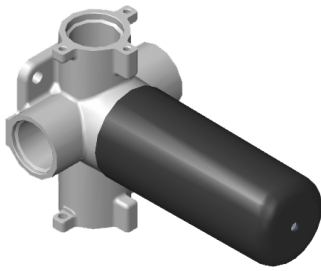

SHOWER
M-Series Thermostatic Shower
System - Shower
AQ2.000SG-LM31E0

GRAFF®

Information

- 3/4" thermostatic valve and trim
- 3/4" 3-way diverter valve and trim
- Rainfall, rain curtain and cascade water functions
- Showerhead features no-clog, easy-clean spray nozzles
- Wall-mounted, battery-powered controller and holder; controls LED chromotherapy lighting
- Optional extension kit
- Showerhead flow rate ≤ 1.8 gpm
- ADA

www.graff-designs.com | phone: 800-954-4723

SHOWER
Three-Way Diverter Control Valve
WITH Off Function (No Pass-
Through)
G-8053

GRAFF®

Information

- ~11.4 gpm @ 60 psi
- 3/4" universal inlets/outlets with female threads
- Operates one function at a time
- Stacking inlet feature
- Supplied with protective plastic cover
- CALGreen compliant depending on functions

Finishes

Polished
Chrome

G-8053

M-Series

3-Way Diverter Control Valve WITH Off Function (No Pass-Through)

Product Features

- 3/4" universal inlets/outlets with female threads
- Stacking inlet feature
- Supplied with protective plastic cover
- CalGreen compliant dependent on functions

www.graff-faucets.com | phone: 800-954-4723

SHOWER
Solar M-Series 3-Way Diverter
Valve Trim with Handle
G-8072-LM31E1-T

GRAFF[®]

Information

- Single metal handle and decorative trim plate
- Use with G-8053 3-Way Diverter Control Valve WITH Off Function
- ADA