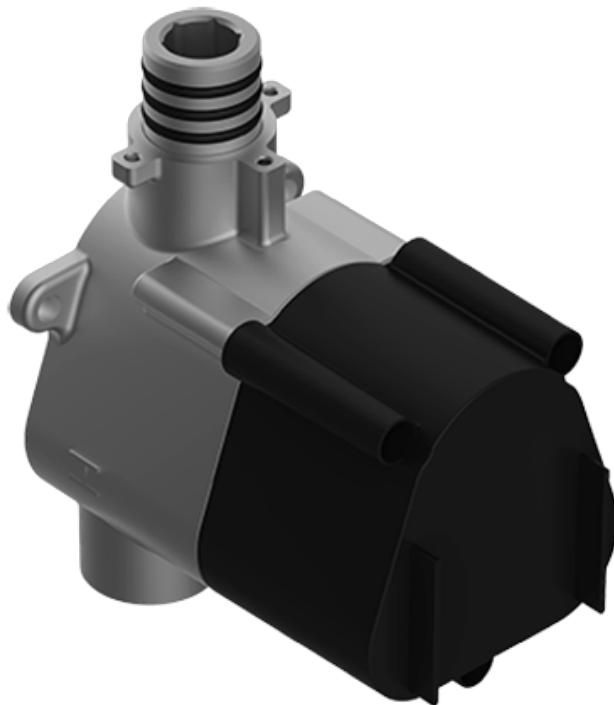

SHOWER
M-Series Thermostatic Shower
System - Shower
AQ2.000SG-LM31E0

GRAFF®

Information

- 3/4" thermostatic valve and trim
- 3/4" 3-way diverter valve and trim
- Rainfall, rain curtain and cascade water functions
- Showerhead features no-clog, easy-clean spray nozzles
- Wall-mounted, battery-powered controller and holder; controls LED chromotherapy lighting
- Optional extension kit
- Showerhead flow rate ≤ 1.8 gpm
- ADA

SHOWER
Thermostatic Rough Valve
G-8006

GRAFF[®]

Information

- 12.9 gpm @ 60 psi
- 3/4" universal inlets
- Built-in service stops
- Stacking outlet feature
- Complete serviceability from front of all units
- Supplied with protective plastic cover
- CalGreen compliant dependent on functions

Finishes

Polished
Chrome

G-8006

M-Series

3/4" Concealed Thermostatic Rough Valve

Product Features

- 12.9 gpm @ 60 psi
- 3/4" universal inlets
- Built-in service stops
- Stacking outlet feature
- Complete serviceability from front of all units
- Supplied with protective plastic cover
- CalGreen compliant dependent on functions

www.graff-faucets.com | phone: 800-954-4723

SHOWER
Solar M-Series Thermostatic Valve
Trim with Handle
G-8043-LM31E-T

GRAFF[®]

Information

- Single metal handle and decorative trim plate
- Use with G-8006 thermostatic rough valve
- ADA