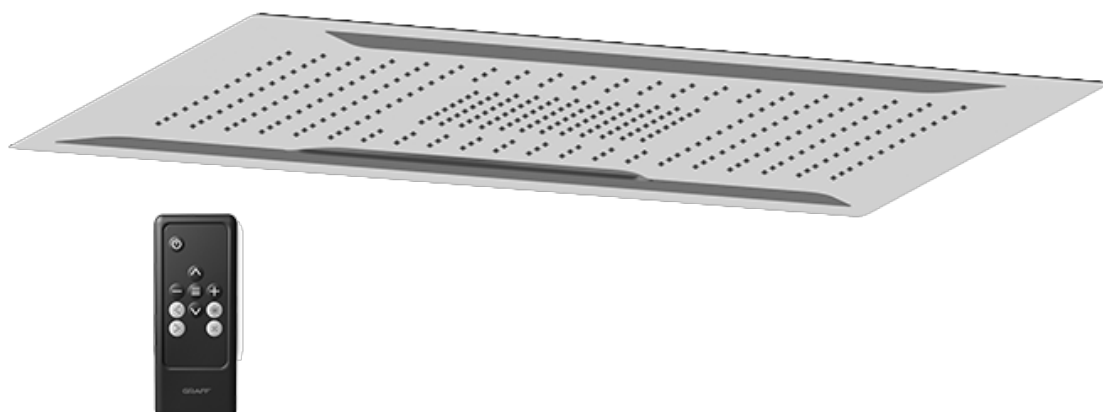

www.graff-faucets.com | phone: 800-954-4723

SHOWER
Solar M-Series 3-Way Diverter
Valve Trim with Handle
G-8072-LM31E1-T

GRAFF[®]

Information

- Single metal handle and decorative trim plate
- Use with G-8053 3-Way Diverter Control Valve WITH Off Function
- ADA

Finishes

Polished
Chrome

G-8072-LM31E1-T

SOLAR Series

SHOWER
Ceiling-Mount Showerhead
System
G-8221

GRAFF[®]

Information

- Rainfall, rain curtain and cascade water functions
- 6-color LED chromotherapy lighting
- Battery powered LED controller with wall-mounted holder
- No-clog, easy-clean spray nozzles
- Showerhead flow rate ≤ 1.8 max gpm
- CALGreen

Finishes

Polished
Chrome

G-8221-SP

Aqua-Sense Collection
Ceiling-Mount Showerhead

Product Features

- Rainfall, rain curtain and cascade water functions
- 6-color LED chromotherapy lighting
- Battery powered LED controller with wall-mounted holder
- No-clog, easy-clean spray nozzles
- Showerhead flow rate ≤ 1.8 max gpm