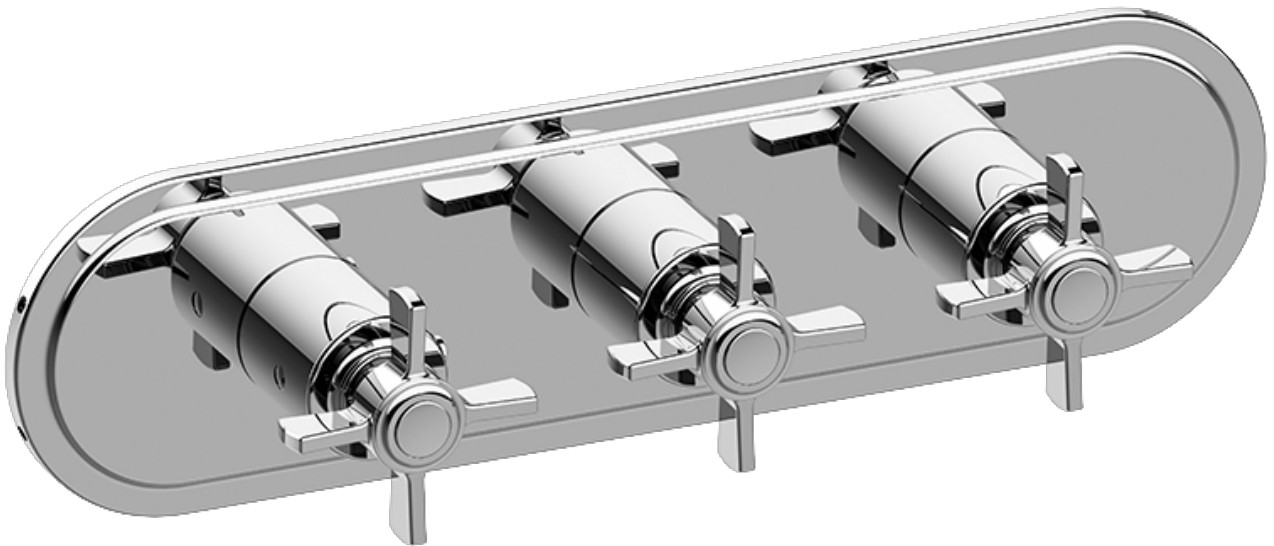

SHOWER
Camden M-Series Valve Trim with
Three Handles
G-8087H-C16E0

GRAFF®

Information

- Three metal handles
- Decorative trim plate
- Use with M-Series rough valves
- ADA

Finishes