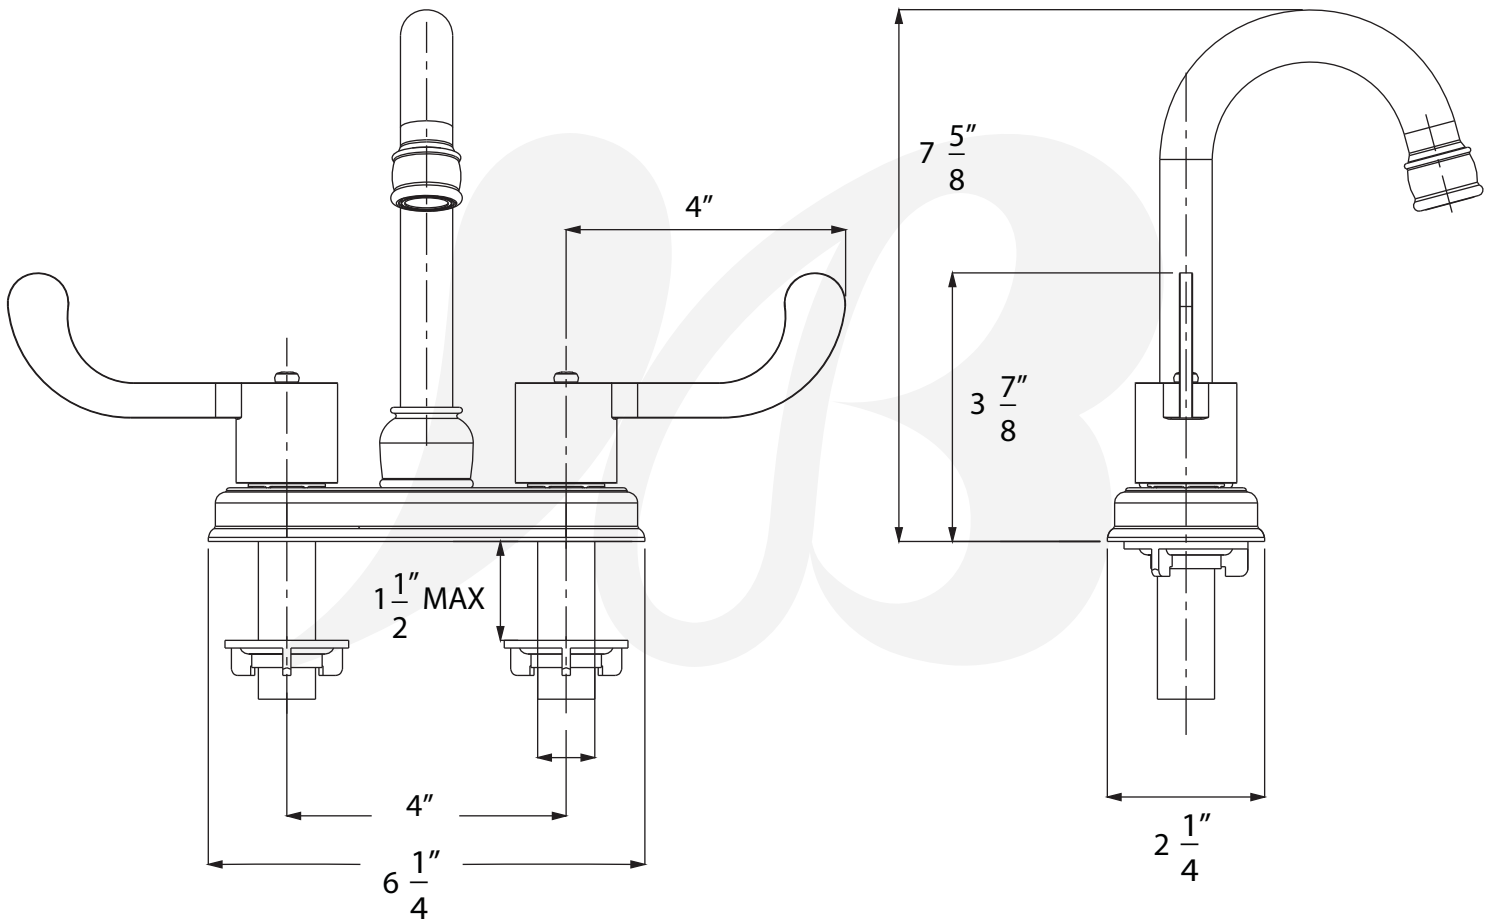

W9110501 - Bar - Laundry Faucet

Description

- Metal wrist blade handles
- 4" center bar faucet
- 7" high swing spout
- 90 deg turn brass ceramic disc cartridges
- 1/2" NPS connections
- 1.2 GPM ASME Compliant

Colors / Finishes

W9110501 - Chrome

**BREAK DOWN
Component Parts List**

NO.	Part No	Qty
01	CTST0057	2
02	CTRP0068-XR	1
03	CTHZ0279	2
04	CTNP0049	1
05	CTNZ0004	2
06	ATBA5008	1
07	CTRP0007	1
08	CTRR0023	2
09	CTCT0058	1
10	CTWT0076	2
11	ATBY0192	1
12	CTKP0030	1
13	CTNP0011	2
14	CTWR0020	2
15	CTNB0018	2
16	CTPB0507	1
17	CTWR0021	1
18	ATBX0040	1
19	CTRP0068-XD	1
20	CTXP0017	1
21	ATBA5007	1
22	CTWP0075	2