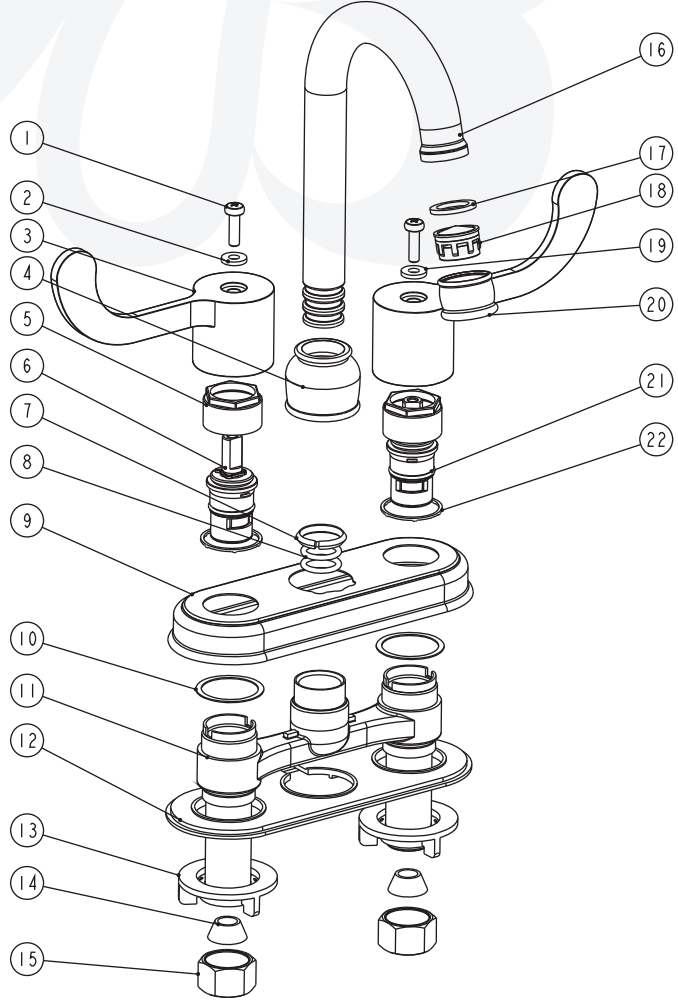

W9110501 - Bar - Laundry Faucet

Description

- Metal wrist blade handles
- 4" center bar faucet
- 7" high swing spout
- 90 deg turn brass ceramic disc cartridges
- 1/2" NPS connections
- 1.2 GPM ASME Compliant

Colors / Finishes

W9110501 - Chrome

**BREAK DOWN
Component Parts List**

NO.	Part No	Qty
01	CTST0057	2
02	CTRP0068-XR	1
03	CTHZ0279	2
04	CTNP0049	1
05	CTNZ0004	2
06	ATBA5008	1
07	CTRP0007	1
08	CTRR0023	2
09	CTCT0058	1
10	CTWT0076	2
11	ATBY0192	1
12	CTKP0030	1
13	CTNP0011	2
14	CTWR0020	2
15	CTNB0018	2
16	CTPB0507	1
17	CTWR0021	1
18	ATBX0040	1
19	CTRP0068-XD	1
20	CTXP0017	1
21	ATBA5007	1
22	CTWP0075	2

Item Number	Type	Date
W9110501	Kitchen / Bar Faucet	3-23-2016