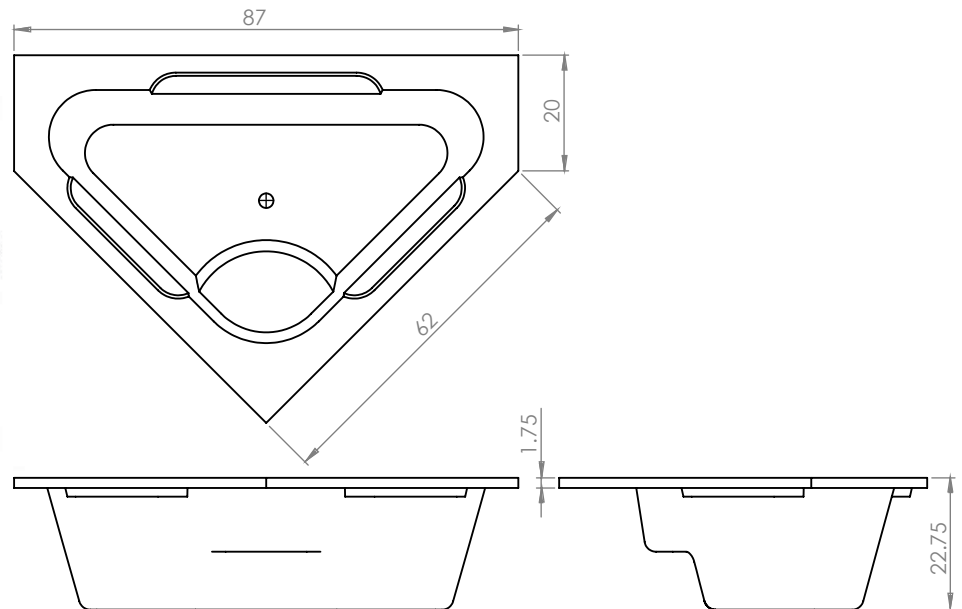

The Whitney is a corner tub with built-in grab bars, a bench seat and enough room soak all one's cares away. With back rests on opposite sides, this tub is a symmetrical design that complements any decor. Visit <http://www.hydrosystem.com> for more details on our options and accessories.

As SHOWN:

Whirlpool option with standard jets

FEATURES SHOWN:

- Jets
- Anti-vortex suction
- Overflow location

ALSO AVAILABLE:

- Soaking tub only
- Whirlpool
- Thermal Air
- Combo

SIZE:

62.62.21

WATER CAPACITY:

75 Gallons

WEIGHT:

XXX Pounds

MODEL 6262 DIMENSIONS:

- (L)ength- 62"
- (W)idth- 62"
- (H)eight Finish- 21"

ACRYLIC TUB

- Acrylic models finished in 1/8" thick layer of deep lustrous acrylic
- Extra thick reinforced fiberglass
- Pre-wired pump on pump platform (standard pump location only)
- Integral E-Z level platform facilitates installation
- Non-skid bottom