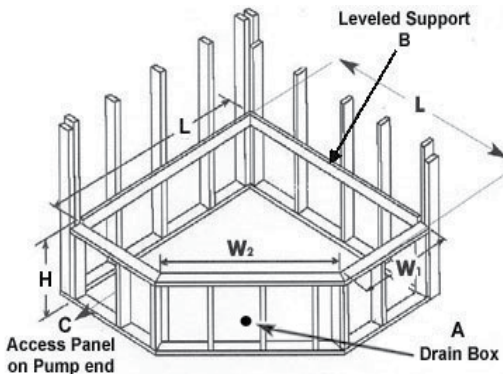

The Whitney is a corner tub with built-in grab bars, a bench seat and enough room soak all one's cares away. With back rests on opposite sides, this tub is a symmetrical design that complements any decor. Visit <http://www.hydrosystem.com> for more details on our options and accessories.

As SHOWN:

Whirlpool option with standard jets

FEATURES SHOWN:

- Jets
- Anti-vortex suction
- Overflow location

ALSO AVAILABLE:

- Soaking tub only
- Whirlpool
- Thermal Air
- Combo

SIZE:

62.62.21

WATER CAPACITY:

75 Gallons

WEIGHT:

XXX Pounds

MODEL 6262 DIMENSIONS:

- (L)ength- 62"
- (W)idth- 62"
- (H)eight Finish- 21"

ACRYLIC TUB

- Acrylic models finished in 1/8" thick layer of deep lustrous acrylic
- Extra thick reinforced fiberglass
- Pre-wired pump on pump platform (standard pump location only)
- Integral E-Z level platform facilitates installation
- Non-skid bottom