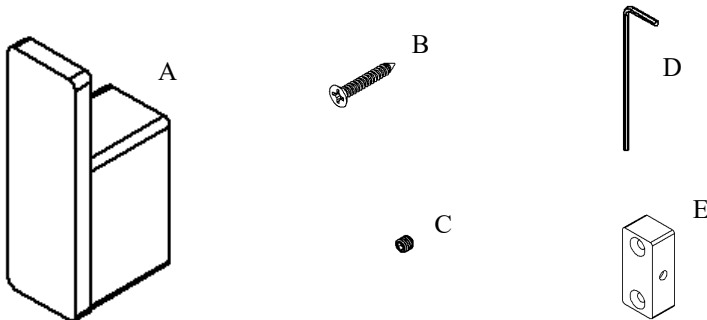

# Volkano Cinder Towel Hook Installation Guide

Code: V3213, V3214, V3215, V3210-BGL, V3210-BGD

Parts Included	QTY
A - Towel Hook	1
B - Screw	2
C - Set Screw	1
D - Allen Key	1
E - Bracket	1

Model #	Description	Finish	Weight (lb)	WxHxD (mm)	WxHxD (Inches)	Metal Type
V3213	Cinder Towel Hook	Chrome	0.4	65 x 21 x 30	2.5 x 1 x 1	Brass
V3214	Cinder Towel Hook	Brushed Nickel	0.4	65 x 21 x 30	2.5 x 1 x 1	Brass
V3215	Cinder Towel Hook	Matte Black	0.4	65 x 21 x 30	2.5 x 1 x 1	Brass
V3210-BGL	Cinder Towel Hook	Brushed Gold Light	0.4	65 x 21 x 30	2.5 x 1 x 1	Brass
V3210-BGD	Cinder Towel Hook	Brushed Gold Dark	0.4	65 x 21 x 30	2.5 x 1 x 1	Brass