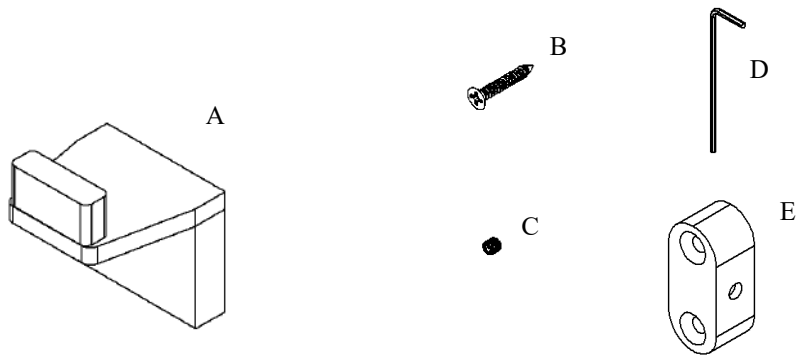

# Volkano Ash Towel Hook Installation Guide

Code: V61213, V61214, V61215

Parts Included	QTY
A - Towel Hook	1
B - Screw	2
C - Set Screw	1
D - Allen Key	1
E - Bracket	1

Model #	Description	Finish	Weight (lb)	WxHxD (mm)	WxHxD (Inches)	Metal Type
V61213	Ash Towel Hook	Chrome	0.33	40 x 47 x 40	1.5 x 2 x 1.5	Brass
V61214	Ash Towel Hook	Brushed Nickel	0.33	40 x 47 x 40	1.5 x 2 x 1.5	Brass
V61215	Ash Towel Hook	Matte Black	0.33	40 x 47 x 40	1.5 x 2 x 1.5	Brass