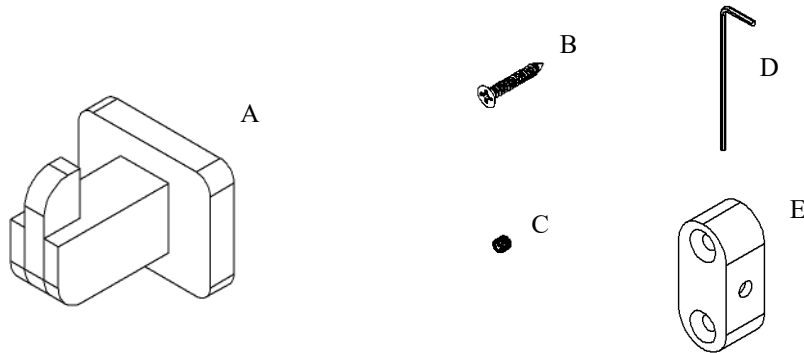

Exhilarating by Design

Volkano Spark Towel Hook Installation Guide

Code: V64213, V64215

Parts Included	QTY
A - Towel Hook	1
B - Screw	2
C - Set Screw	1
D - Allen Key	1
E - Bracket	1

Model #	Description	Finish	Weight (lb)	WxHxD (mm)	WxHxD (Inches)	Metal Type
V64213	Spark Towel Hook	Chrome	0.418	55 x 45 x 56	2.1 x 1.75 x 2.2	Brass
V64215	Spark Towel Hook	Matte Black	0.418	55 x 45 x 56	2.1 x 1.75 x 2.2	Brass