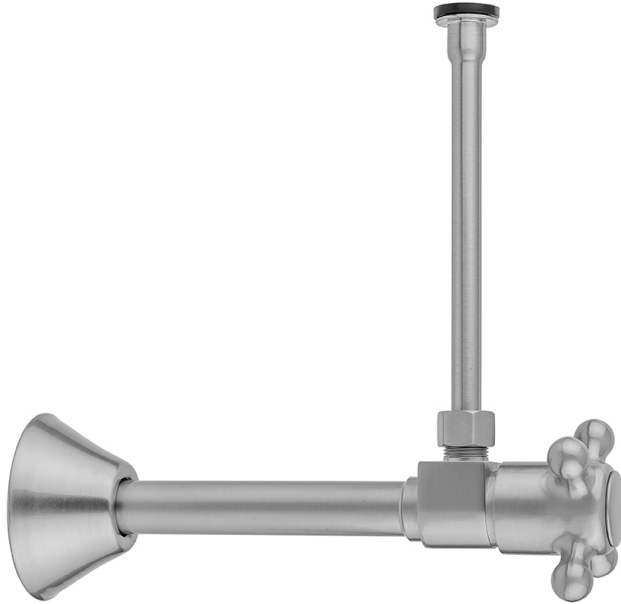

Quarter Turn Ceramic Disc Angle Pattern 1/2" Copper (Sweat fit) x 3/8" O.D. Toilet Supply Kit with Cross Handle and 20" Supply Tube

Model #: 316-X-72-

FEATURES:

- Complete Toilet Supply Kit
- Kit contains:
 - (1) Quarter Turn Ceramic Disc Angle Pattern 1/2" Copper (Sweat fit) x 3/8" O.D. Supply Valve with Cross Handle P/N 316-X
 - (1) 20" Copper Supply Tube P/N 772
 - (1) Bell Escutcheon P/N 7116

AVAILABLE FINISHES:

Polished Chrome (PCH)	Satin Chrome (SC)	Bronze Umber (BU)
Satin Nickel (SN)	Pewter (PEW)	Caramel Bronze (CB)
Polished Nickel (PN)	Antique Brass (AB)	Antique Copper (ACU)
Oil-Rubbed Bronze (ORB)	Polished Brass (PB)	Polished Copper (PCU)
Vintage Bronze (VB)	Satin Brass (SB)	Rose Gold (RG)
Matte Black (MBK)	Satin Gold (SG)	Polished Gold (PG)
Black Nickel (BKN)	Bombay Gold (BG)	Jewelers Gold (JG)
Europa Bronze (EB)	White (WH)	Sedona Beige (SDB)
Tristan Brass (TB)	Satin Cooper (SCU)	

SPECIFICATION DRAWING:

COMPONENTS	
DESCRIPTION	QTY:
ANGLE VALVE - STANDARD CROSS HANDLE	1
20" X 3/8" O.D. SUPPLY TUBE	1
ESCUTCHEON	1

AVAILABLE HANDLES: