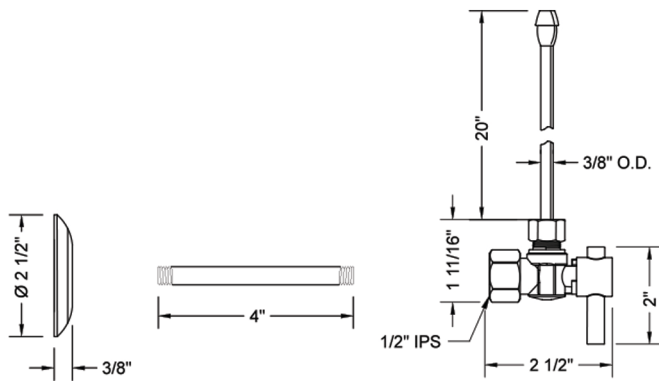

Quarter Turn Angle Pattern 1/2" IPS x 3/8" O.D. Faucet Supply Kit with Contempo Lever Handle, 20" Supply Tubes, Escutcheons

Model #: 616-2-62-

FEATURES:

- Complete Faucet Supply Kit
- Kit contains:
 - (2) Quarter Turn Angle Pattern 1/2" IPS x 3/8" O.D. Supply Valve with Contempo Lever Handle P/N 616-2
 - (2) 20" Copper Supply Tubes P/N 662
 - (2) Escutcheons P/N 741 (ULB P/N 6015)
 - (2) 1/2" Brass Nipples P/N 801-12.4

SPECIFICATION DRAWING:

COMPONENTS	
DESCRIPTION	QTY:
ANGLE VALVE - CONTEMPO LEVER HANDLE	2
20" X 1/2" O.D. SUPPLY TUBE	2
2 1/2" SURE GRIP ESCUTCHEON	2
4" NIPPLE	2

AVAILABLE HANDLES: