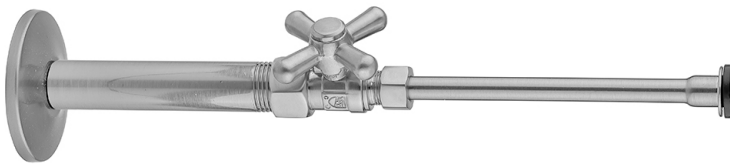

Quarter Turn Straight Pattern 1/2" IPS x 3/8" O.D. Toilet Supply Kit with Standard Cross Handle, 20" Supply Tube, Escutcheon

Model #: 619-72-

FEATURES:

- Complete Toilet Supply Kit
- Kit contains:
 - (1) Quarter Turn Straight Pattern 1/2" IPS x 3/8" O.D. Supply Valve with Standard Cross Handle P/N 619
 - (1) 20" Copper Supply Tube P/N 772
 - (1) Escutcheon P/N 741 (ULB P/N 6015)
 - (1) 1/2" Brass Nipple P/N 801-12.4

AVAILABLE FINISHES:

Polished Chrome (PCH)	Satin Chrome (SC)	Bronze Umber (BU)
Satin Nickel (SN)	Pewter (PEW)	Caramel Bronze (CB)
Polished Nickel (PN)	Antique Brass (AB)	Antique Copper (ACU)
Oil-Rubbed Bronze (ORB)	Polished Brass (PB)	Polished Copper (PCU)
Vintage Bronze (VB)	Satin Brass (SB)	Rose Gold (RG)
Matte Black (MBK)	Satin Gold (SG)	Polished Gold (PG)
Black Nickel (BKN)	Bombay Gold (BG)	Jewelers Gold (JG)
Europa Bronze (EB)	White (WH)	Sedona Beige (SDB)
Tristan Brass (TB)	Unlacquered Brass (ULB)	Satin Cooper (SCU)

SPECIFICATION DRAWING:

COMPONENTS	
DESCRIPTION	QTY:
STRAIGHT VALVE - STANDARD CROSS HANDLE	1
20" X 3/8" O.D. SUPPLY TUBE	1
ESCUTCHEON	1
PLASTIC FILL VALVE COUPLING NUT	1
4" NIPPLE	1

AVAILABLE HANDLES: