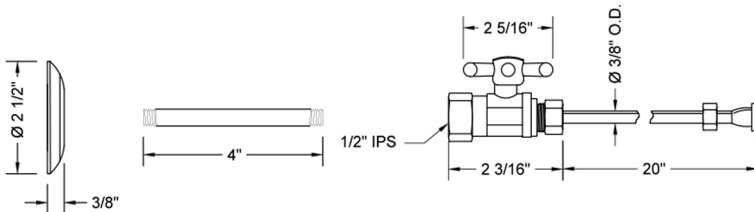

Quarter Turn Straight Pattern 1/2" IPS x 3/8" O.D. Toilet Supply Kit with Standard Cross Handle, 20" Supply Tube, Escutcheon

Model #: 619-72-

FEATURES:

- Complete Toilet Supply Kit
- Kit contains:
 - (1) Quarter Turn Straight Pattern 1/2" IPS x 3/8" O.D. Supply Valve with Standard Cross Handle P/N 619
 - (1) 20" Copper Supply Tube P/N 772
 - (1) Escutcheon P/N 741 (ULB P/N 6015)
 - (1) 1/2" Brass Nipple P/N 801-12.4

SPECIFICATION DRAWING:

COMPONENTS	
DESCRIPTION	QTY:
STRAIGHT VALVE - STANDARD CROSS HANDLE	1
20" X 3/8" O.D. SUPPLY TUBE	1
ESCUTCHEON	1
PLASTIC FILL VALVE COUPLING NUT	1
4" NIPPLE	1

AVAILABLE HANDLES: