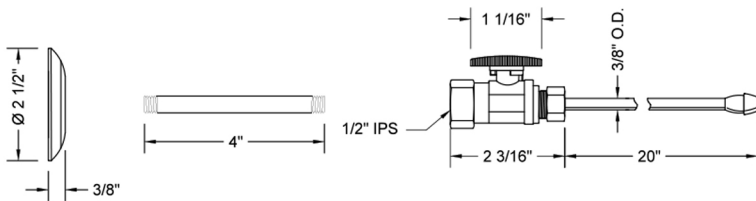

# Quarter Turn Straight Pattern 1/2" IPS x 3/8" O.D. Faucet Supply Kit with Oval Handle, 20" Supply Tubes, Escutcheons

**Model #: 619-8-62-**

## FEATURES:

- Complete Faucet Supply Kit
- Kit contains:
  - (2) Quarter Turn Straight Pattern 1/2" IPS x 3/8" O.D. Supply Valve with Oval Handle P/N 619-8
  - (2) 20" Copper Supply Tubes P/N 662
  - (2) Escutcheons P/N 741 (ULB P/N 6015)
  - (2) 1/2" Brass Nipples P/N 801-12.4

## SPECIFICATION DRAWING:

COMPONENTS	
DESCRIPTION	QTY:
STRAIGHT VALVE - OVAL HANDLE	2
20" X 3/8" O.D. SUPPLY TUBE	2
2 1/2" SURE GRIP ESCUTCHEON	2
4" NIPPLE	2