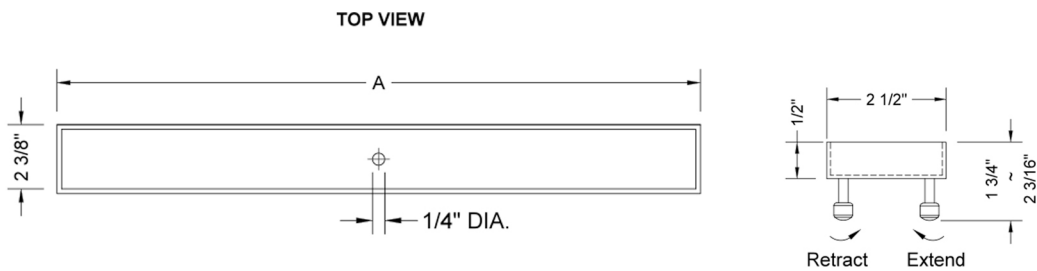

### FEATURES:

- 304 stainless steel construction
- Nominal Size: 32"
- Key included to remove grate for easy cleaning
- Empty tray -- insert your own tiles
- Adjustable feet for perfect installation
- JACLO channel drain body sold separately

### SPECIFICATION DRAWING:

JACLO TILE GRATE ONLY		
PART. #	DESCRIPTION	A
6226-24-XXX	TILE GRATE	22 1/4"
6226-32-XXX	TILE GRATE	30 1/8"
6226-36-XXX	TILE GRATE	34 1/8"
6226-42-XXX	TILE GRATE	42"
6226-48-XXX	TILE GRATE	46"
6226-60-XX	TILE GRATE	57 3/4"