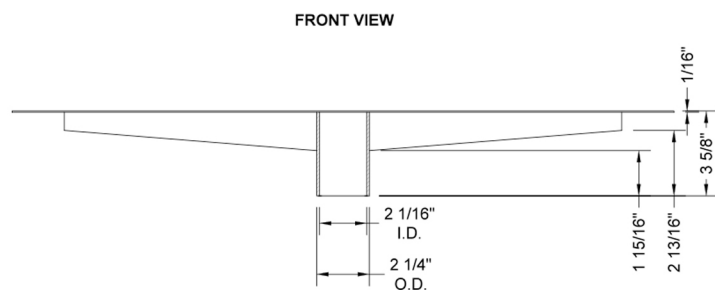

## 32" zeroEDGE Slim Channel Drain Body

Model #: 83232-

### FEATURES:

- 1" wide sleek design body
- 2" bottom outlet
- Use a no-hub coupling for install
- Easy install design
- Available in BSS ONLY, as body is not visible
- Side outlet not available
- JACLO grates sold separately

### SPECIFICATION DRAWING:

JACLO SLIM CHANNEL DRAIN			
PART. #	DESCRIPTION	A	B
83224-BSS	24" SLIM CD BASE	24"	28 1/2"
83232-BSS	32" SLIM CD BASE	32"	37 1/4"
83236-BSS	36" SLIM CD BASE	36"	42 1/2"
83242-BSS	42" SLIM CD BASE	42"	49 9/16"
83248-BSS	48" SLIM CD BASE	48"	56 5/8"
83260-BSS	60" SLIM CD BASE	60"	70 1/4"