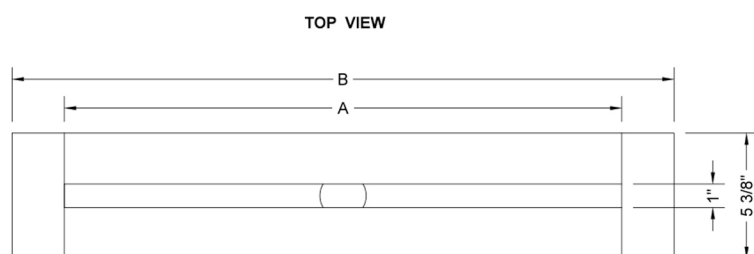

### FEATURES:

- 1" wide sleek design body
- 2" bottom outlet
- Use a no-hub coupling for install
- Easy install design
- Available in BSS ONLY, as body is not visible
- Side outlet not available
- JACLO grates sold separately

### SPECIFICATION DRAWING:

JACLO SLIM CHANNEL DRAIN			
PART. #	DESCRIPTION	A	B
83224-BSS	24" SLIM CD BASE	24"	28 1/2"
83232-BSS	32" SLIM CD BASE	32"	37 1/4"
83236-BSS	36" SLIM CD BASE	36"	42 1/2"
83242-BSS	42" SLIM CD BASE	42"	49 9/16"
83248-BSS	48" SLIM CD BASE	48"	56 5/8"
83260-BSS	60" SLIM CD BASE	60"	70 1/4"