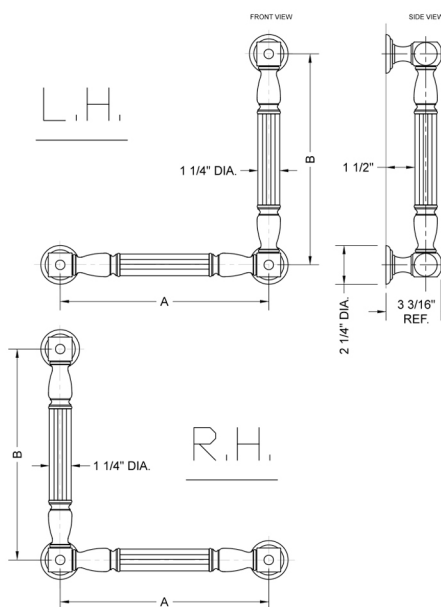

G21 12H x 24W 90° Right Hand Grab Bar

Model #: **G21-12H-24W-RH-**

FEATURES:

- ADA compliant when properly installed
- All brass construction, fully polished & plated
- All grab bars can be custom sized. Contact JACLO for pricing & availability
- Optional handshower sliders and toilet paper/wash cloth holders can be added only upon initial order
- Grab bars over 32" REQUIRE a middle post

SPECIFICATION DRAWING:

BRASS LUXURY GRAB BAR			
PART. #	DESCRIPTION	A H	B W
G21-12H-12W	CENTER TO CENTER	12"	12"
G21-12H-16W	CENTER TO CENTER	12"	16"
G21-12H-24W	CENTER TO CENTER	12"	24"
G21-12H-32W	CENTER TO CENTER	12"	32"
G21-16H-12W	CENTER TO CENTER	16"	12"
G21-16H-16W	CENTER TO CENTER	16"	16"
G21-16H-24W	CENTER TO CENTER	16"	24"
G21-16H-32W	CENTER TO CENTER	16"	32"
G21-24H-12W	CENTER TO CENTER	24"	12"
G21-24H-16W	CENTER TO CENTER	24"	16"
G21-24H-24W	CENTER TO CENTER	24"	24"
G21-24H-32W	CENTER TO CENTER	24"	32"
G21-32H-12W	CENTER TO CENTER	32"	12"
G21-32H-16W	CENTER TO CENTER	32"	16"
G21-32H-24W	CENTER TO CENTER	32"	24"
G21-32H-32W	CENTER TO CENTER	32"	32"