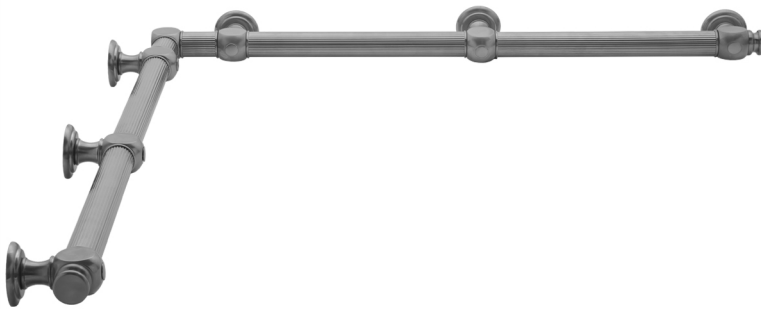

G61 60" x 60" Inside Corner Grab Bar

Model #: G61-60-60-IC-

FEATURES:

- ADA compliant when properly installed
- All brass construction, fully polished & plated
- All grab bars can be custom sized. Contact JACLO for pricing & availability
- Optional handshower sliders and toilet paper/wash cloth holders can be added only upon initial order
- Grab bars over 32" REQUIRE a middle post

AVAILABLE FINISHES:

Polished Chrome (PCH)	Satin Chrome (SC)	Bronze Umber (BU)
Satin Nickel (SN)	Pewter (PEW)	Caramel Bronze (CB)
Polished Nickel (PN)	Antique Brass (AB)	Antique Copper (ACU)
Oil-Rubbed Bronze (ORB)	Polished Brass (PB)	Polished Copper (PCU)
Vintage Bronze (VB)	Satin Brass (SB)	Rose Gold (RG)
Matte Black (MBK)	Satin Gold (SG)	Polished Gold (PG)
Black Nickel (BKN)	Bombay Gold (BG)	Jewelers Gold (JG)
Europa Bronze (EB)	White (WH)	Sedona Beige (SDB)
Tristan Brass (TB)	Unlacquered Brass (ULB)	Satin Cooper (SCU)