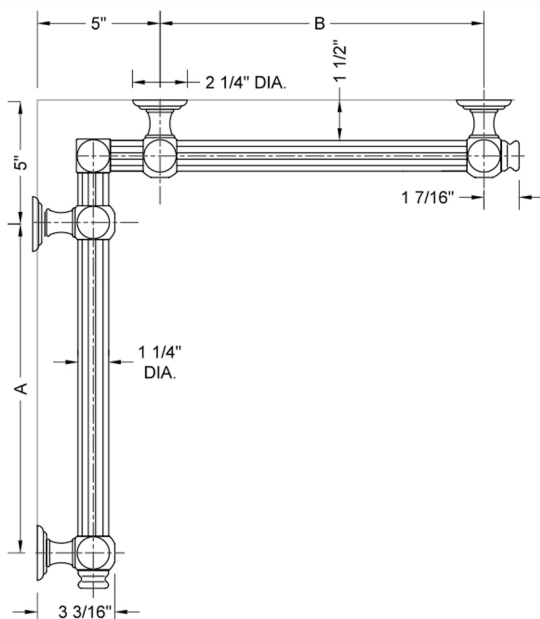

G61 60" x 60" Inside Corner Grab Bar

Model #: G61-60-60-IC-

FEATURES:

- ADA compliant when properly installed
- All brass construction, fully polished & plated
- All grab bars can be custom sized. Contact JACLO for pricing & availability
- Optional handshower sliders and toilet paper/wash cloth holders can be added only upon initial order
- Grab bars over 32" REQUIRE a middle post

SPECIFICATION DRAWING:

BRASS LUXURY GRAB BAR							
PART. #	DESCRIPTION	A	B	PART. #	DESCRIPTION	A	B
G61-12-12-IC	CENTER OF POST	12"	12"	G61-24-36-IC	CENTER OF POST	24"	36"
G61-12-16-IC	CENTER OF POST	12"	16"	G61-24-48-IC	CENTER OF POST	24"	48"
G61-12-24-IC	CENTER OF POST	12"	24"	G61-24-60-IC	CENTER OF POST	24"	60"
G61-12-32-IC	CENTER OF POST	12"	32"				
G61-12-36-IC	CENTER OF POST	12"	36"	G61-32-32-IC	CENTER OF POST	32"	32"
G61-12-48-IC	CENTER OF POST	12"	48"	G61-32-36-IC	CENTER OF POST	32"	36"
G61-12-60-IC	CENTER OF POST	12"	60"	G61-32-48-IC	CENTER OF POST	32"	48"
				G61-32-60-IC	CENTER OF POST	32"	60"
G61-16-16-IC	CENTER OF POST	16"	16"				
G61-16-24-IC	CENTER OF POST	16"	24"	G61-36-36-IC	CENTER OF POST	36"	36"
G61-16-32-IC	CENTER OF POST	16"	32"	G61-36-48-IC	CENTER OF POST	36"	48"
				G61-36-60-IC	CENTER OF POST	36"	60"
G61-16-36-IC	CENTER OF POST	16"	36"				
G61-16-48-IC	CENTER OF POST	16"	48"	G61-48-48-IC	CENTER OF POST	48"	48"
G61-16-60-IC	CENTER OF POST	16"	60"	G61-48-60-IC	CENTER OF POST	48"	60"
G61-24-24-IC	CENTER OF POST	24"	24"	G61-60-60-IC	CENTER OF POST	60"	60"
G61-24-32-IC	CENTER OF POST	24"	32"				