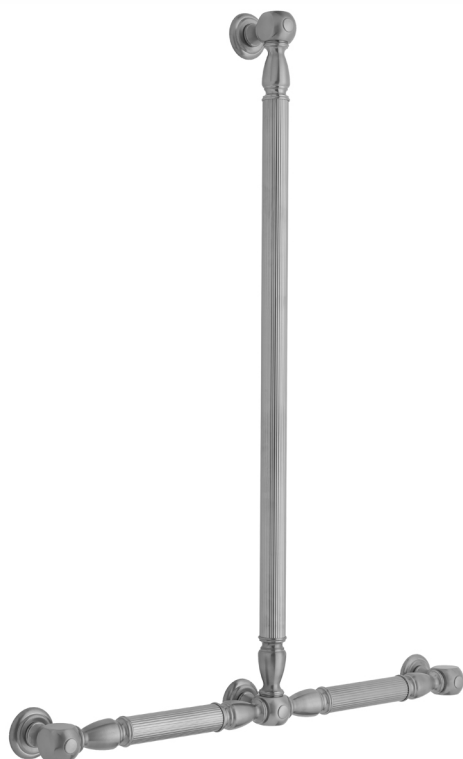

T21 Reeded with Finials 32H x 24W T Grab Bar

Model #: T21-32H-24W-

FEATURES:

- ADA compliant when properly installed
- All brass construction, fully polished & plated
- All grab bars can be custom sized. Contact JACLO for pricing & availability
- Optional handshower sliders and toilet paper/wash cloth holders can be added only upon initial order
- Grab bars over 32" REQUIRE a middle post

AVAILABLE FINISHES:

Polished Chrome (PCH)	Satin Chrome (SC)	Bronze Umber (BU)
Satin Nickel (SN)	Pewter (PEW)	Caramel Bronze (CB)
Polished Nickel (PN)	Antique Brass (AB)	Antique Copper (ACU)
Oil-Rubbed Bronze (ORB)	Polished Brass (PB)	Polished Copper (PCU)
Vintage Bronze (VB)	Satin Brass (SB)	Rose Gold (RG)
Matte Black (MBK)	Satin Gold (SG)	Polished Gold (PG)
Black Nickel (BKN)	Bombay Gold (BG)	Jewelers Gold (JG)
Europa Bronze (EB)	White (WH)	Sedona Beige (SDB)
Tristan Brass (TB)	Unlacquered Brass (ULB)	Satin Cooper (SCU)

SPECIFICATION DRAWING:

BRASS LUXURY GRAB BAR			
PART. #	DESCRIPTION	A H	B W
T21-24H-24W	CENTER TO CENTER	24"	24"
T21-24H-32W	CENTER TO CENTER	24"	32"
T21-32H-24W	CENTER TO CENTER	32"	24"
T21-32H-32W	CENTER TO CENTER	32"	32"