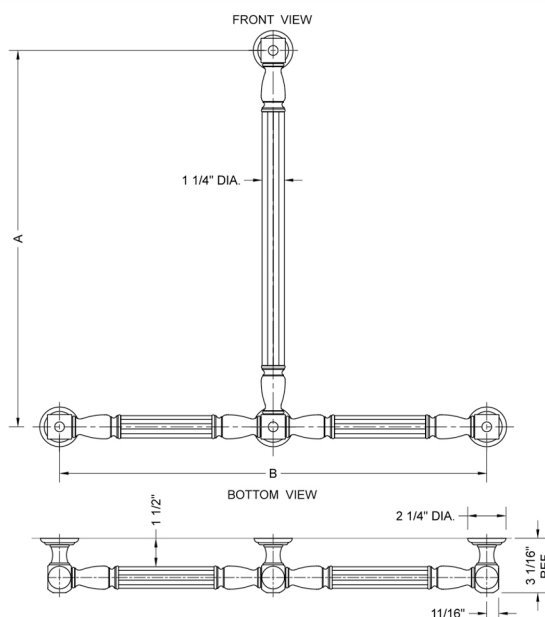

T21 Reeded with Finials 32H x 24W T Grab Bar

Model #: T21-32H-24W-

FEATURES:

- ADA compliant when properly installed
- All brass construction, fully polished & plated
- All grab bars can be custom sized. Contact JACLO for pricing & availability
- Optional handshower sliders and toilet paper/wash cloth holders can be added only upon initial order
- Grab bars over 32" REQUIRE a middle post

SPECIFICATION DRAWING:

BRASS LUXURY GRAB BAR			
PART. #	DESCRIPTION	A H	B W
T21-24H-24W	CENTER TO CENTER	24"	24"
T21-24H-32W	CENTER TO CENTER	24"	32"
T21-32H-24W	CENTER TO CENTER	32"	24"
T21-32H-32W	CENTER TO CENTER	32"	32"