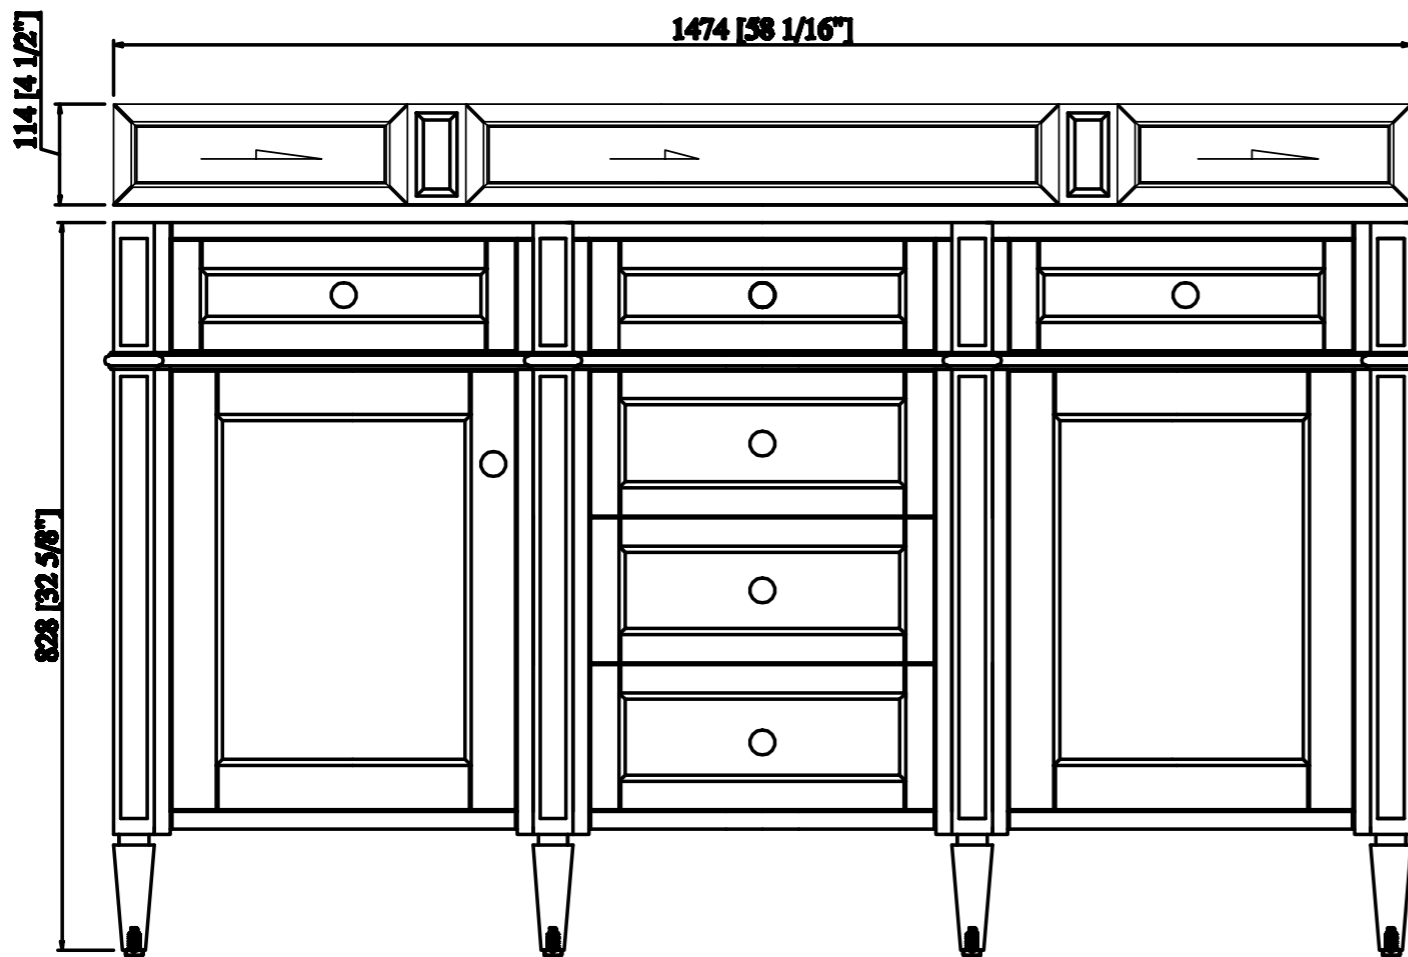

60"  
DOUBLE

FRONT & SIDE VIEWS

Brittany Series  
650-V60D

60" Double Vanity Cabinet  
Diagrams with Dimensions

Page 01 of 02

60"  
DOUBLE

Brittany Series  
650-V60D

60" Double Vanity Cabinet  
Diagrams with Dimensions