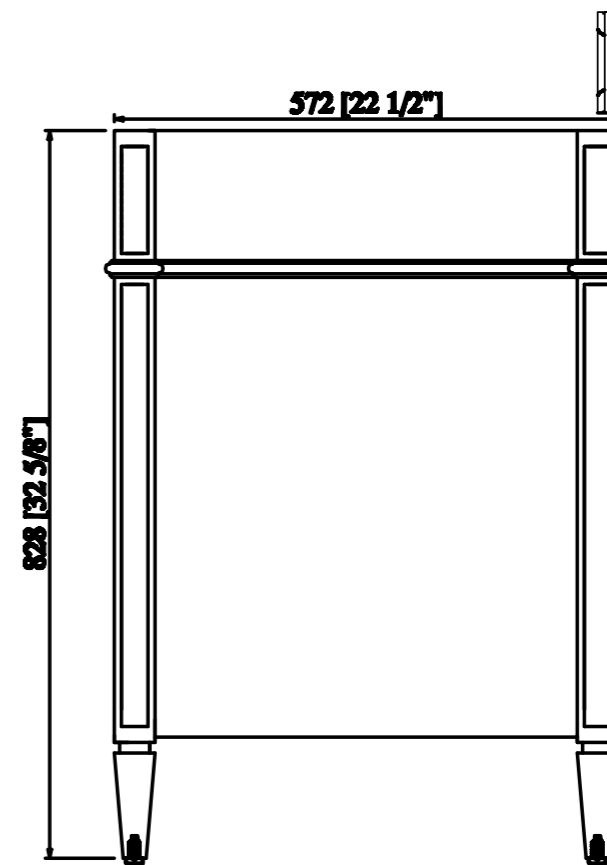

60"  
DOUBLE

FRONT & SIDE VIEWS

Brittany Series  
650-V60D

60" Double Vanity Cabinet  
Diagrams with Dimensions

Page 01 of 02

60"  
DOUBLE

Brittany Series  
650-V60D

60" Double Vanity Cabinet  
Diagrams with Dimensions