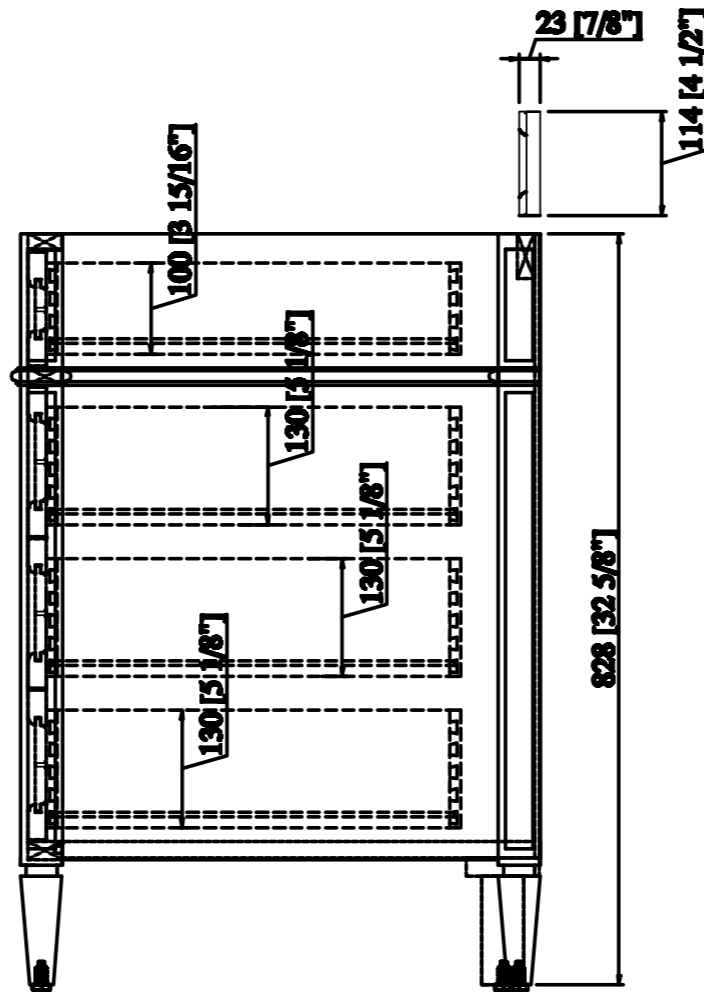

60"  
DOUBLE

FRONT & SIDE VIEWS

Brittany Series  
650-V60D

60" Double Vanity Cabinet  
Diagrams with Dimensions

Page 01 of 02

60"  
DOUBLE

Brittany Series  
650-V60D

60" Double Vanity Cabinet  
Diagrams with Dimensions