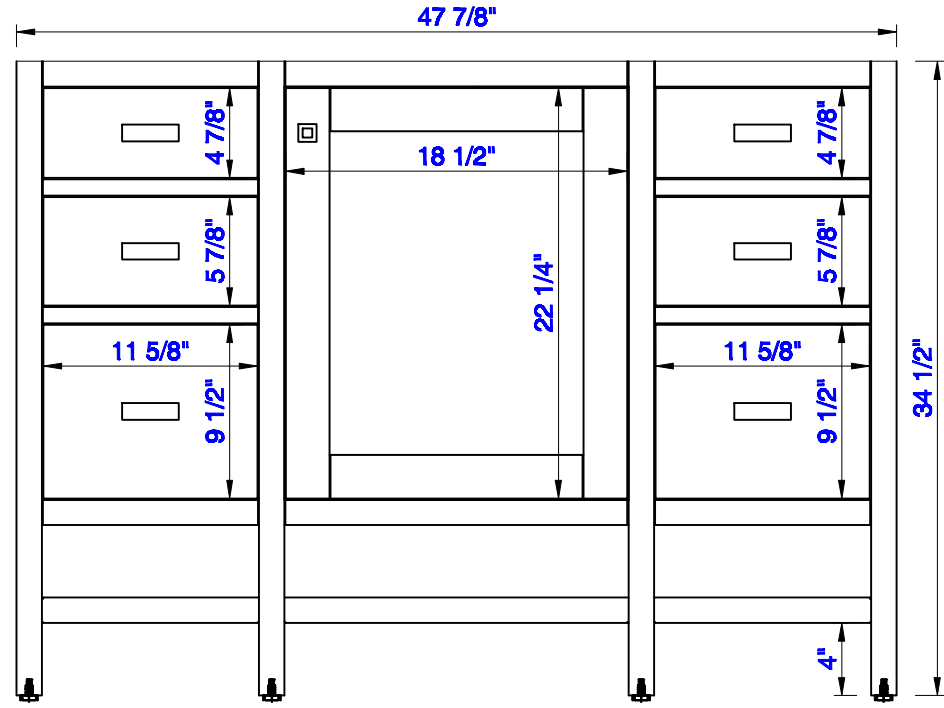

48"

Item Number:
E444-V48-MCA
E444-V48-GW

JAMES MARTIN

VANITIES™

Addison 48" Single Cabinet
Diagrams with Dimensions
page 01 of 03

NOTE ONE: Countertops are not shown in these diagrams. (Cabinet Only)

NOTE TWO: This vanity does not have a Backsplash.

Please consult our website for Countertop Diagrams: www.jamesmartinvanities.com

Version:202009

48"

Item Number:
E444-V48-MCA
E444-V48-GW

JAMES MARTIN

VANITIES™

Addison 48" Single Cabinet
Diagrams with Dimensions
page 02 of 03

1219mm

Item Number:
E444-V48-MCA
E444-V48-GW

JAMES MARTIN

VANITIES™

Addison 1219mm Single Cabinet
Diagrams with Dimensions
page 02 of 03

NOTE ONE: Countertops are not shown in these diagrams. (Cabinet Only)

Version:202009

1219mm

Item Number:
E444-V48-MCA
E444-V48-GW

JAMES MARTIN

VANITIES™

Addison 1219mm Single Cabinet
Diagrams with Dimensions
page 03 of 03

NOTE ONE: Countertops are not shown in these diagrams. (Cabinet Only)