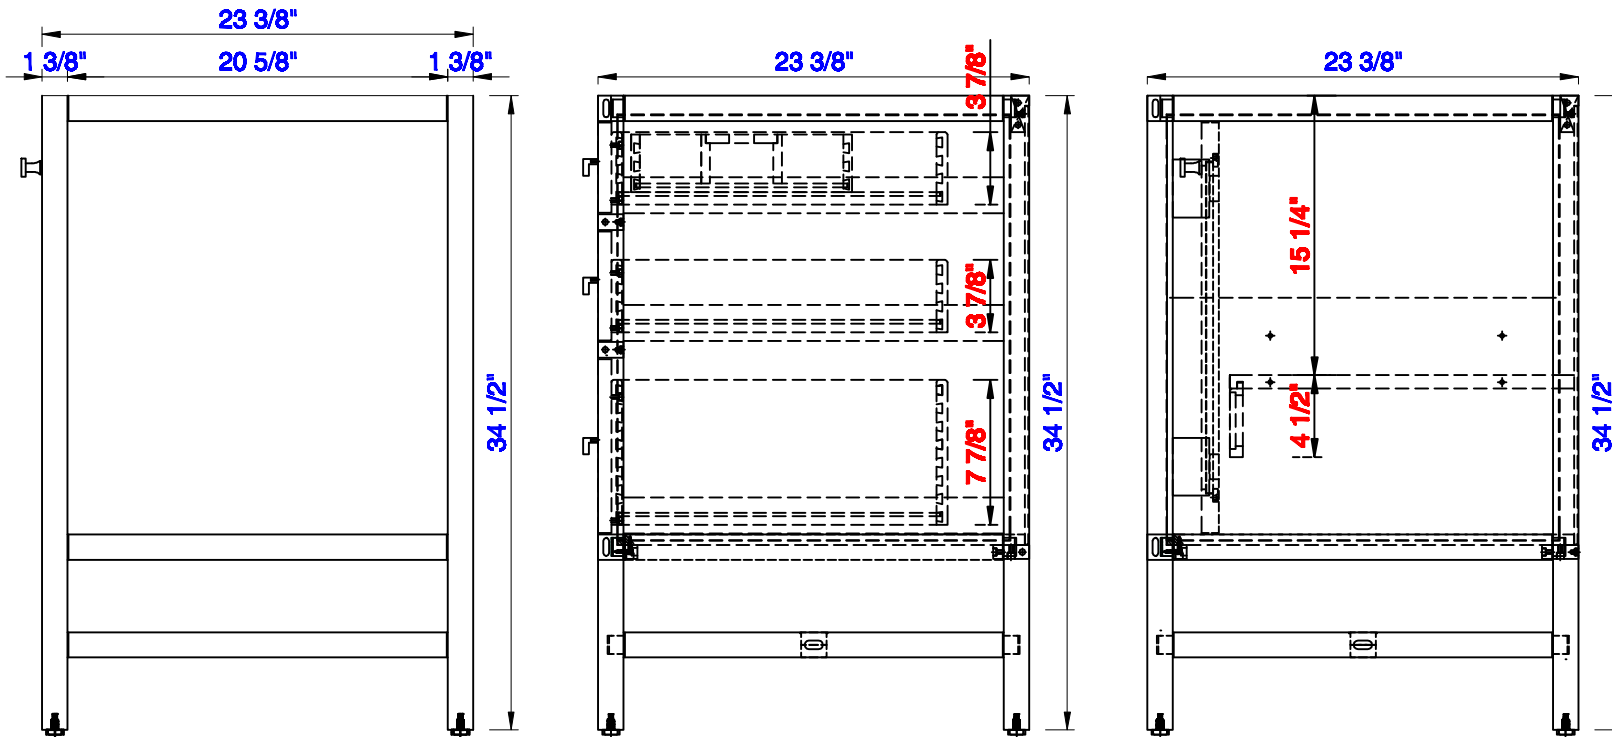

48"

Item Number:
E444-V48-MCA
E444-V48-GW

JAMES MARTIN

VANITIES™

Addison 48" Single Cabinet
Diagrams with Dimensions
page 01 of 03

NOTE ONE: Countertops are not shown in these diagrams. (Cabinet Only)

NOTE TWO: This vanity does not have a Backsplash.

NOTE ONE: Countertops are not shown in these diagrams. (Cabinet Only)

NOTE TWO: Internal Shelves (Shown) are designed to align with sinks in James Martin's Optional Countertops. Customer's own countertops and sinks may align differently, and modification may be required. Please consult our website for Countertop Diagrams: www.jamesmartinvanities.com

Version:202009

Item Number:
E444-V48-MCA
E444-V48-GW

JAMES MARTIN

VANITIES™

Addison 48" Single Cabinet
Diagrams with Dimensions
page 03 of 03

NOTE ONE: Countertops are not shown in these diagrams. (Cabinet Only)

1219mm

Item Number:
E444-V48-MCA
E444-V48-GW

JAMES MARTIN

VANITIES™

Addison 1219mm Single Cabinet
Diagrams with Dimensions
page 02 of 03

NOTE ONE: Countertops are not shown in these diagrams. (Cabinet Only)