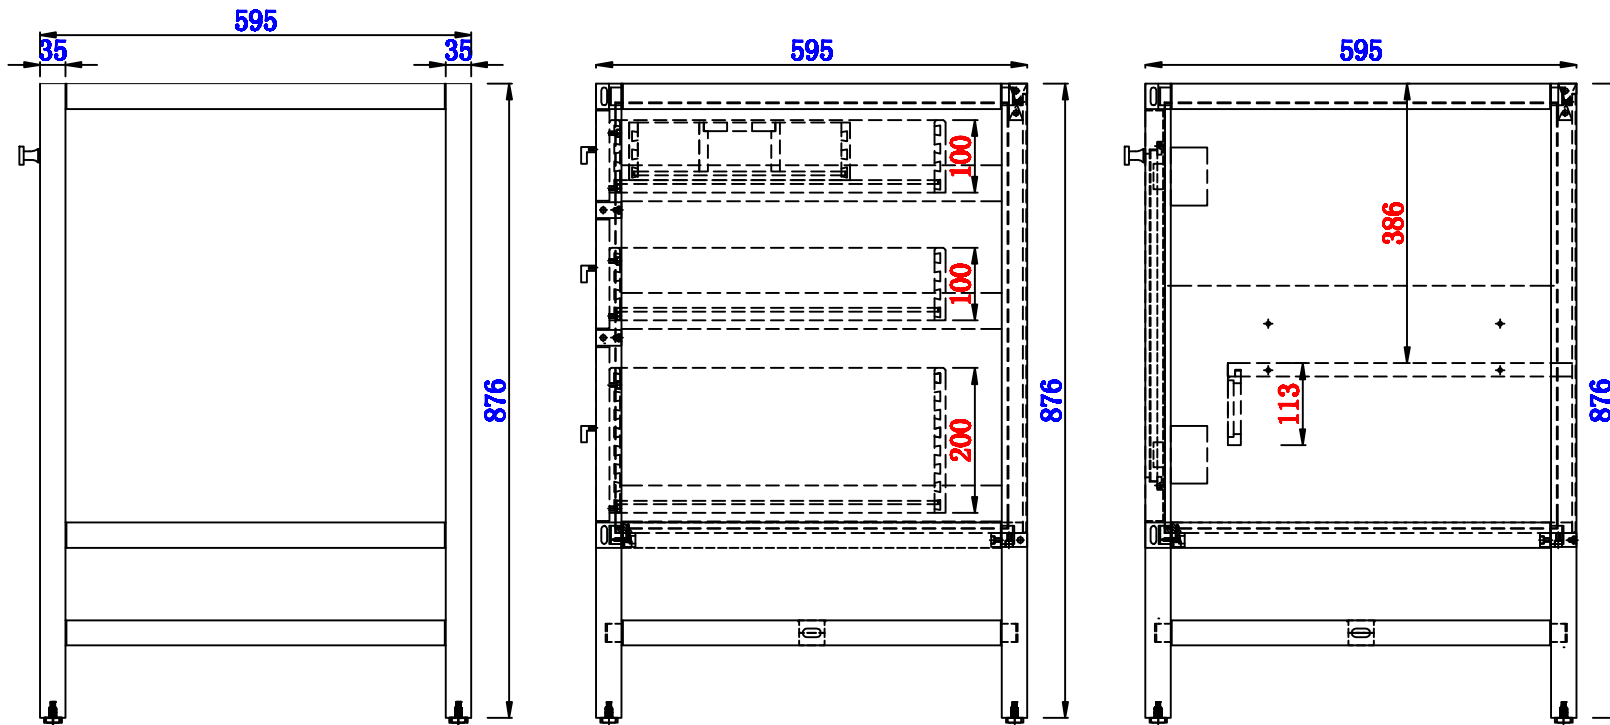

48"

Item Number:
E444-V48-MCA
E444-V48-GW

JAMES MARTIN

VANITIES™

Addison 48" Single Cabinet
Diagrams with Dimensions
page 01 of 03

NOTE ONE: Countertops are not shown in these diagrams. (Cabinet Only)

NOTE TWO: This vanity does not have a Backsplash.

1219mm

Item Number:
E444-V48-MCA
E444-V48-GW

JAMES MARTIN

VANITIES™

Addison 1219mm Single Cabinet
Diagrams with Dimensions
page 02 of 03

NOTE ONE: Countertops are not shown in these diagrams. (Cabinet Only)

NOTE TWO: Internal Shelves (Shown) are designed to align with sinks in James Martin's Optional Countertops. Customer's own countertops and sinks may align differently, and modification may be required. Please consult our website for Countertop Diagrams: www.jamesmartinvanities.com

Version:202009

1219mm

Item Number:
E444-V48-MCA
E444-V48-GW

JAMES MARTIN

VANITIES™

Addison 1219mm Single Cabinet
Diagrams with Dimensions
page 03 of 03

NOTE ONE: Countertops are not shown in these diagrams. (Cabinet Only)