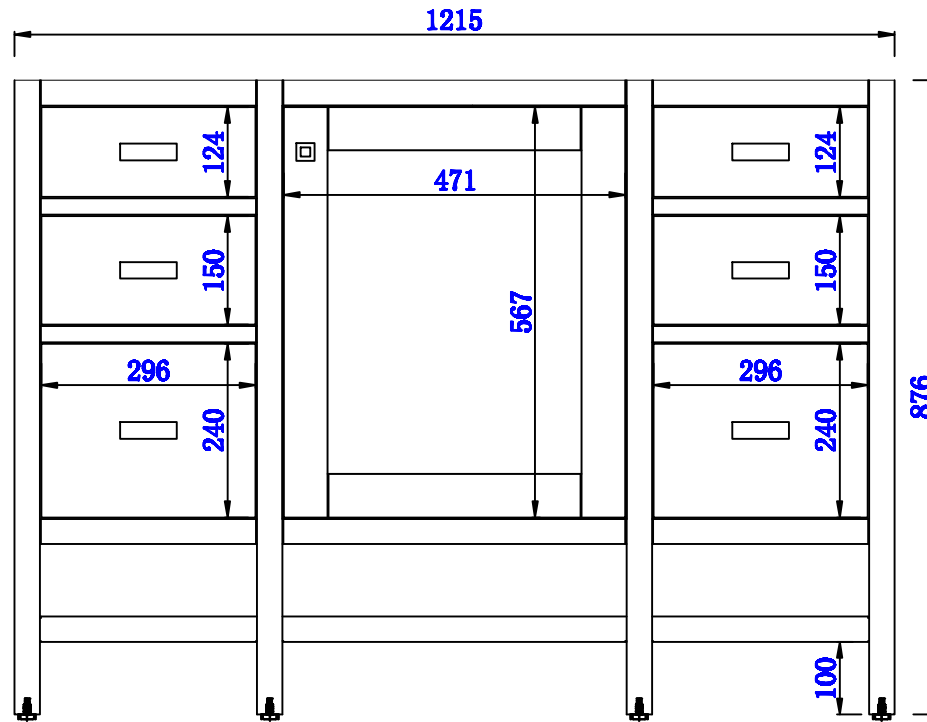

48"

Item Number:
E444-V48-MCA
E444-V48-GW

JAMES MARTIN

VANITIES™

Addison 48" Single Cabinet
Diagrams with Dimensions
page 01 of 03

NOTE ONE: Countertops are not shown in these diagrams. (Cabinet Only)

NOTE TWO: This vanity does not have a Backsplash.

NOTE TWO: This vanity does not have a Backsplash.

Please consult our website for Countertop Diagrams: www.jamesmartinvanities.com

1219mm

Item Number:
E444-V48-MCA
E444-V48-GW

JAMES MARTIN

VANITIES™

Addison 1219mm Single Cabinet
Diagrams with Dimensions
page 01 of 03

1219mm

Item Number:
E444-V48-MCA
E444-V48-GW

JAMES MARTIN

VANITIES™

Addison 1219mm Single Cabinet
Diagrams with Dimensions
page 02 of 03

NOTE ONE: Countertops are not shown in these diagrams. (Cabinet Only)

Version:202009

1219mm

Item Number:
E444-V48-MCA
E444-V48-GW

JAMES MARTIN

VANITIES™

Addison 1219mm Single Cabinet
Diagrams with Dimensions
page 03 of 03

NOTE ONE: Countertops are not shown in these diagrams. (Cabinet Only)