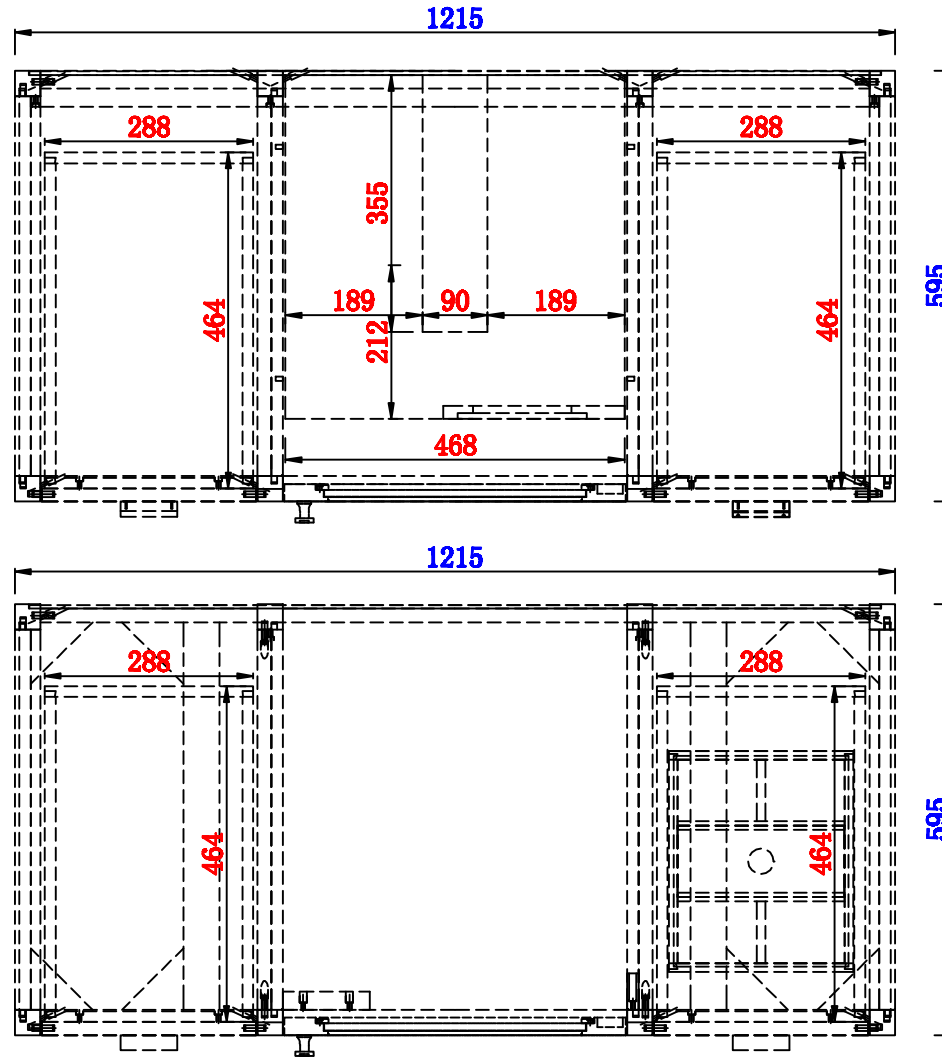

48"

Item Number:
E444-V48-MCA
E444-V48-GW

JAMES MARTIN

VANITIES™

Addison 48" Single Cabinet
Diagrams with Dimensions
page 01 of 03

NOTE ONE: Countertops are not shown in these diagrams. (Cabinet Only)

NOTE TWO: This vanity does not have a Backsplash.

1219mm

Item Number:
E444-V48-MCA
E444-V48-GW

JAMES MARTIN

VANITIES™

Addison 1219mm Single Cabinet
Diagrams with Dimensions
page 02 of 03

NOTE ONE: Countertops are not shown in these diagrams. (Cabinet Only)

NOTE TWO: Internal Shelves (Shown) are designed to align with sinks in James Martin's Optional Countertops. Customer's own countertops and sinks may align differently, and modification may be required. Please consult our website for Countertop Diagrams: www.jamesmartinvanities.com

Version:202009

1219mm

Item Number:
E444-V48-MCA
E444-V48-GW

JAMES MARTIN

VANITIES™

Addison 1219mm Single Cabinet
Diagrams with Dimensions
page 03 of 03

NOTE ONE: Countertops are not shown in these diagrams. (Cabinet Only)