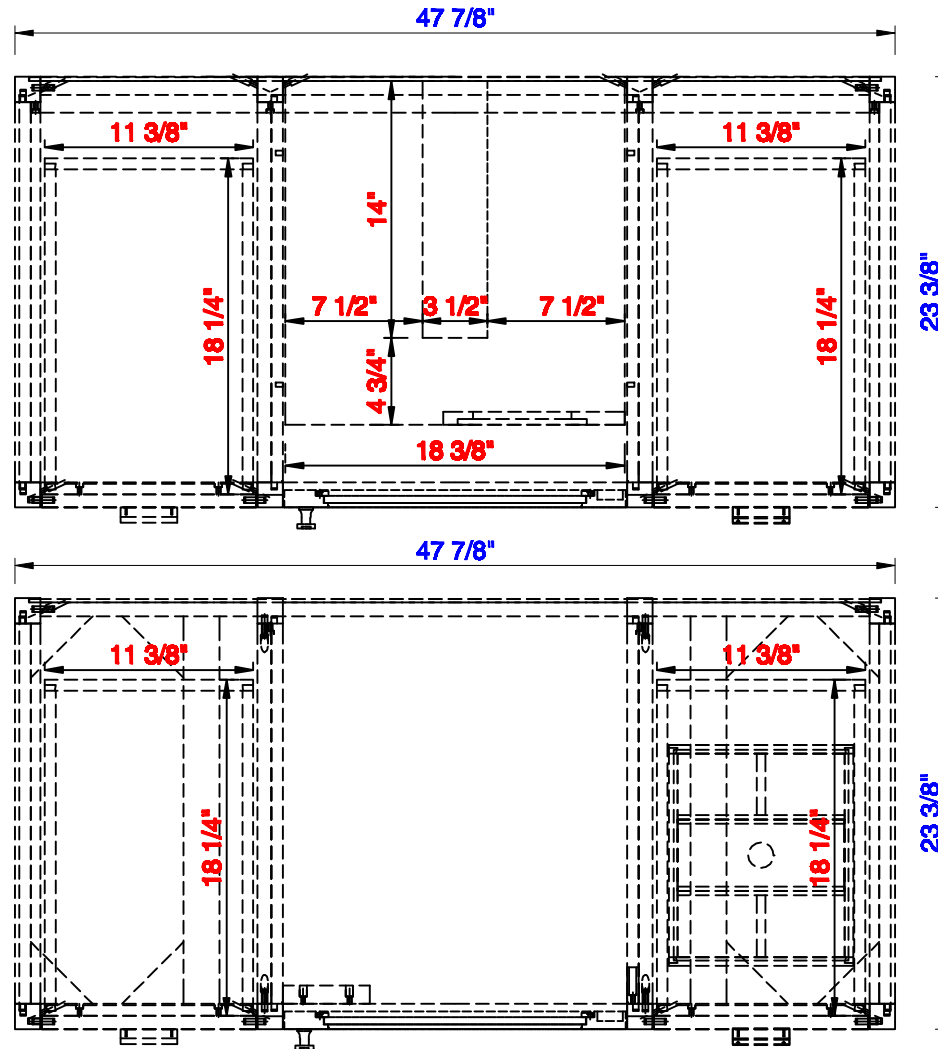

48"

Item Number:
E444-V48-MCA
E444-V48-GW

JAMES MARTIN

VANITIES™

Addison 48" Single Cabinet
Diagrams with Dimensions
page 01 of 03

NOTE ONE: Countertops are not shown in these diagrams. (Cabinet Only)

NOTE TWO: This vanity does not have a Backsplash.

Please consult our website for Countertop Diagrams: www.jamesmartinvanities.com

Version:202009

48"

Item Number:
E444-V48-MCA
E444-V48-GW

JAMES MARTIN

VANITIES™

Addison 48" Single Cabinet
Diagrams with Dimensions
page 02 of 03

NOTE ONE: Countertops are not shown in these diagrams. (Cabinet Only)

NOTE TWO: Internal Shelves (Shown) are designed to align with sinks in James Martin's Optional Countertops. Customer's own countertops and sinks may align differently, and modification may be required. Please consult our website for Countertop Diagrams: www.jamesmartinvanities.com

Version:202009

Item Number:
E444-V48-MCA
E444-V48-GW

JAMES MARTIN

VANITIES™

Addison 48" Single Cabinet
Diagrams with Dimensions
page 03 of 03

NOTE ONE: Countertops are not shown in these diagrams. (Cabinet Only)