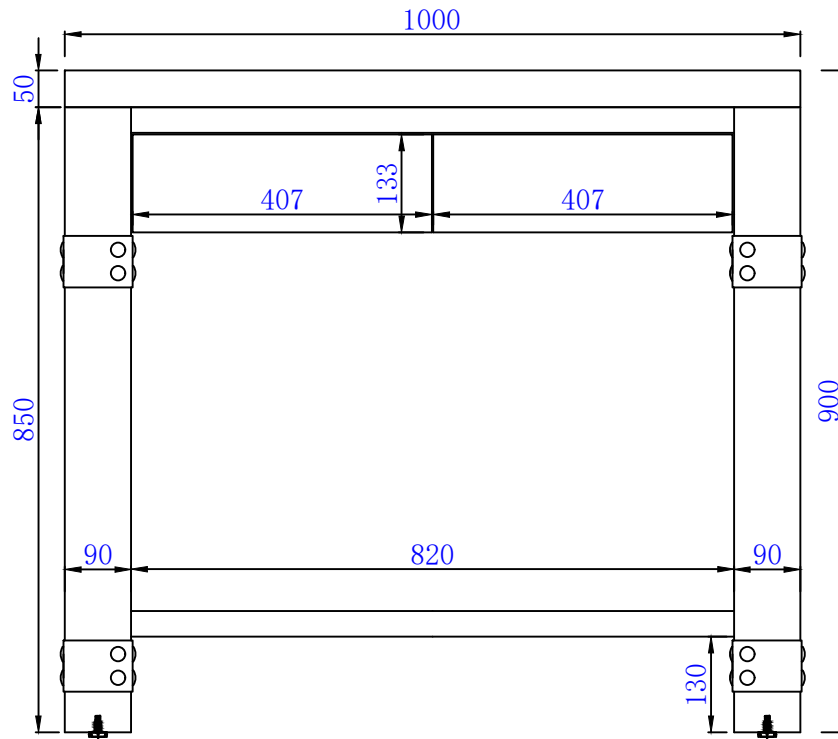

39.5"

AUTODESK

Item Number:  
C205-V39.5-RSA

Brooklyn 39.5" Wooden Sink Console  
Diagrams with Dimensions  
page 01 of 03

AUTODESK

AUTODESK

NOTE ONE: Countertop with integrated sink is shown on this Wooden Sink Console  
NOTE TWO: This vanity does not have a Backsplash.

NOTE ONE: Countertop with integrated sink is shown on this Wooden Sink Console.

Version:202009

AUTODESK

39.5"

AUTODESK

Item Number:  
C205-V39.5-RSA

Brooklyn 39.5" Wooden Sink Console  
Diagrams with Dimensions  
page 03 of 03

AUTODESK

AUTODESK

NOTE ONE: Countertop with integrated sink is shown on this Wooden Sink Console  
NOTE TWO: This vanity does not have a Backsplash.

Version:202009

AUTODESK

1000mm

AUTODESK

Item Number:  
C205-V39.5-RSA

Brooklyn 1000mm Wooden Sink Console  
Diagrams with Dimensions  
page 01 of 03

AUTODESK

AUTODESK

NOTE ONE: Countertop with integrated sink is shown on this Wooden Sink Console  
NOTE TWO: This vanity does not have a Backsplash.