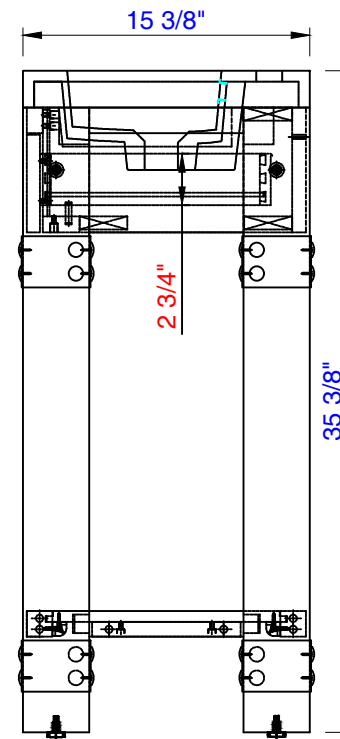

39.5"

AUTODESK

Item Number:
C205-V39.5-RSA

Brooklyn 39.5" Wooden Sink Console
Diagrams with Dimensions
page 03 of 03

AUTODESK

AUTODESK

NOTE ONE: Countertop with integrated sink is shown on this Wooden Sink Console
NOTE TWO: This vanity does not have a Backsplash.

Version:202009

AUTODESK