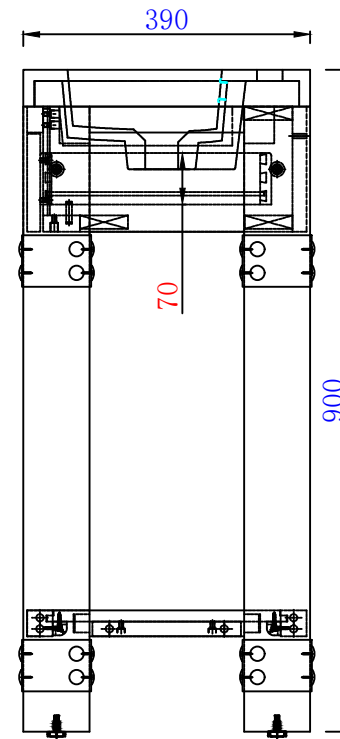

1000mm

AUTODESK

Item Number:
C205-V39.5-RSA

Brooklyn 1000mm Wooden Sink Console
Diagrams with Dimensions
page 03 of 03

AUTODESK

AUTODESK

NOTE ONE: Countertop with integrated sink is shown on this Wooden Sink Console
NOTE TWO: This vanity does not have a Backsplash.

Version:202009

AUTODESK