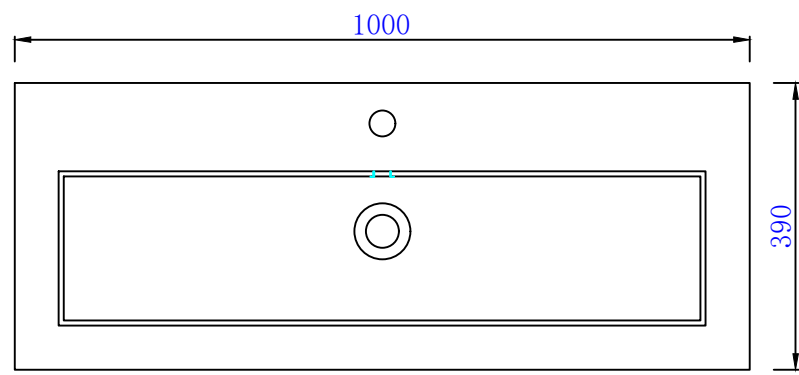

Brooklyn 1000mm Wooden Sink Console  
Diagrams with Dimensions  
page 01 of 03

AUTODESK

AUTODESK

NOTE ONE: Countertop with integrated sink is shown on this Wooden Sink Console  
NOTE TWO: This vanity does not have a Backsplash.

Version:202009

AUTODESK

1000mm

AUTODESK

Item Number:  
C205-V39.5-RSA

Brooklyn 1000mm Wooden Sink Console  
Diagrams with Dimensions  
page 02 of 03

AUTODESK

AUTODESK

NOTE ONE: Countertop with integrated sink is shown on this Wooden Sink Console.

Version:202009

AUTODESK

1000mm

AUTODESK

Item Number:  
C205-V39.5-RSA

Brooklyn 1000mm Wooden Sink Console  
Diagrams with Dimensions  
page 03 of 03