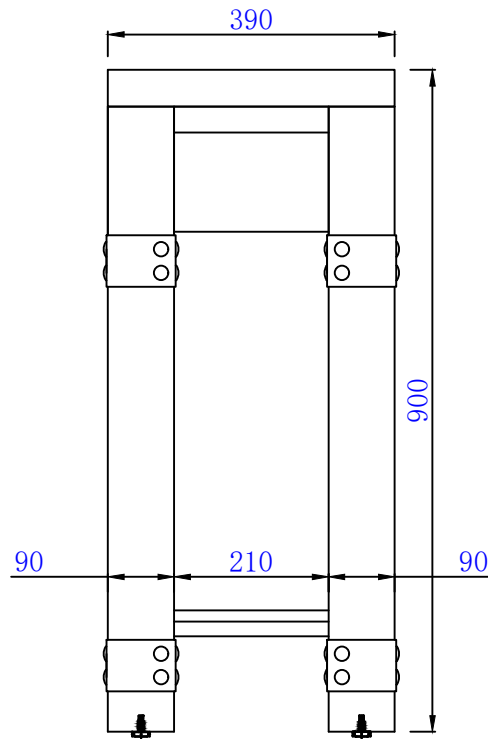

1000mm

AUTODESK

Item Number:
C205-V39.5-RSA

Brooklyn 1000mm Wooden Sink Console
Diagrams with Dimensions
page 03 of 03

AUTODESK

AUTODESK

NOTE ONE: Countertop with integrated sink is shown on this Wooden Sink Console
NOTE TWO: This vanity does not have a Backsplash.

Version:202009

AUTODESK