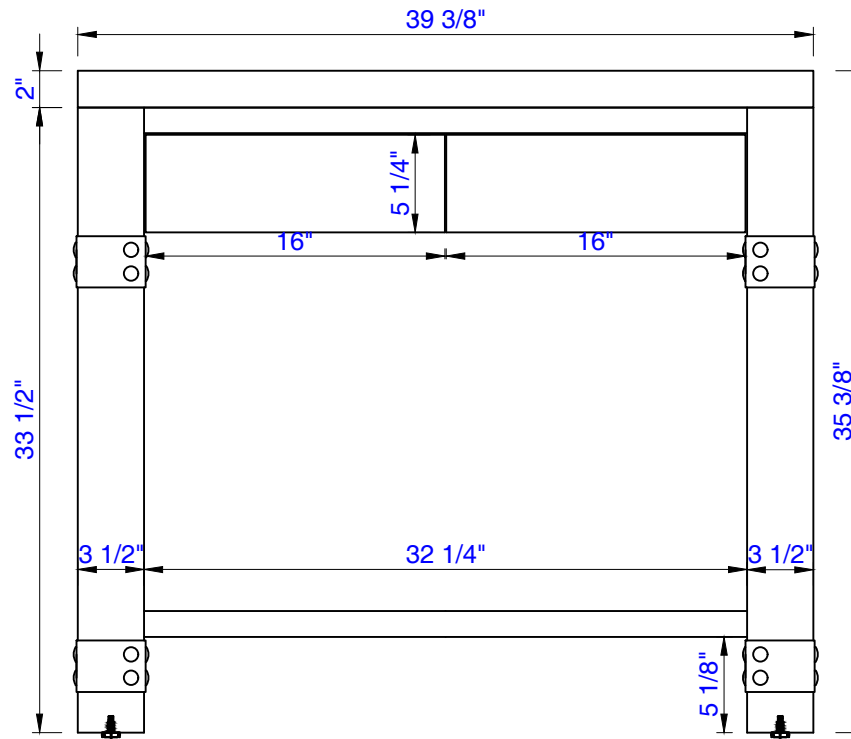

39.5"

AUTODESK

Item Number:  
C205-V39.5-RSA

Brooklyn 39.5" Wooden Sink Console  
Diagrams with Dimensions  
page 01 of 03

AUTODESK

AUTODESK

NOTE ONE: Countertop with integrated sink is shown on this Wooden Sink Console  
NOTE TWO: This vanity does not have a Backsplash.

Version:202009

AUTODESK

39.5"

Item Number:  
C205-V39.5-RSA

AUTODESK

Brooklyn 39.5" Wooden Sink Console  
Diagrams with Dimensions  
page 02 of 03

AUTODESK

AUTODESK

NOTE ONE: Countertop with integrated sink is shown on this Wooden Sink Console.

Version:202009

AUTODESK

39.5"

AUTODESK

Item Number:  
C205-V39.5-RSA

Brooklyn 39.5" Wooden Sink Console  
Diagrams with Dimensions  
page 03 of 03

Brooklyn 1000mm Wooden Sink Console  
Diagrams with Dimensions  
page 01 of 03

AUTODESK

AUTODESK

NOTE ONE: Countertop with integrated sink is shown on this Wooden Sink Console  
NOTE TWO: This vanity does not have a Backsplash.