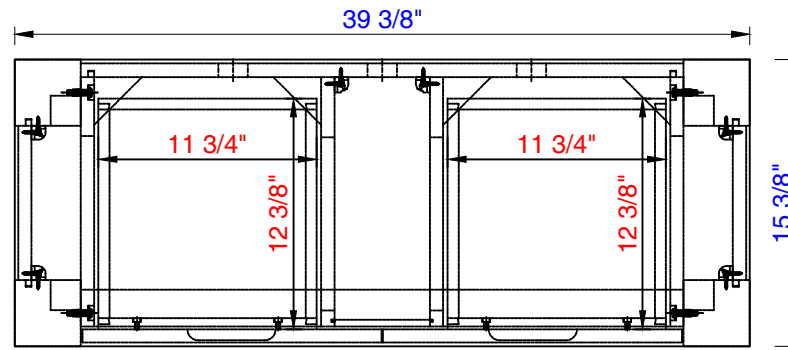

39.5"

AUTODESK

Item Number:  
C205-V39.5-RSA

Brooklyn 39.5" Wooden Sink Console  
Diagrams with Dimensions  
page 01 of 03

AUTODESK

AUTODESK

NOTE ONE: Countertop with integrated sink is shown on this Wooden Sink Console  
NOTE TWO: This vanity does not have a Backsplash.

Version:202009

AUTODESK

39.5"

Item Number:  
C205-V39.5-RSA

AUTODESK

Brooklyn 39.5" Wooden Sink Console  
Diagrams with Dimensions  
page 02 of 03

AUTODESK

AUTODESK

NOTE ONE: Countertop with integrated sink is shown on this Wooden Sink Console.

Version:202009

AUTODESK

39.5"

AUTODESK

Item Number:  
C205-V39.5-RSA

Brooklyn 39.5" Wooden Sink Console  
Diagrams with Dimensions  
page 03 of 03