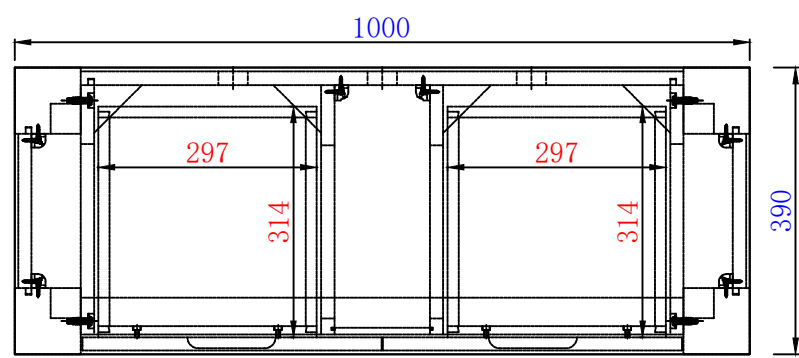

Brooklyn 1000mm Wooden Sink Console  
Diagrams with Dimensions  
page 01 of 03

AUTODESK

AUTODESK

NOTE ONE: Countertop with integrated sink is shown on this Wooden Sink Console  
NOTE TWO: This vanity does not have a Backsplash.

Version:202009

AUTODESK

1000mm

AUTODESK

Item Number:  
C205-V39.5-RSA

Brooklyn 1000mm Wooden Sink Console  
Diagrams with Dimensions  
page 02 of 03

AUTODESK

AUTODESK

NOTE ONE: Countertop with integrated sink is shown on this Wooden Sink Console.

Version:202009

AUTODESK

1000mm

AUTODESK

Item Number:  
C205-V39.5-RSA

Brooklyn 1000mm Wooden Sink Console  
Diagrams with Dimensions  
page 03 of 03