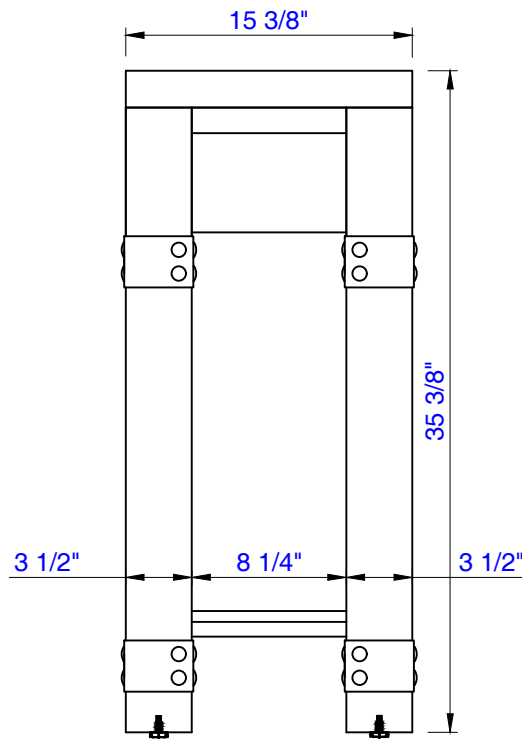

39.5"

AUTODESK

Item Number:
C205-V39.5-RSA

Brooklyn 39.5" Wooden Sink Console
Diagrams with Dimensions
page 03 of 03

AUTODESK

AUTODESK

NOTE ONE: Countertop with integrated sink is shown on this Wooden Sink Console
NOTE TWO: This vanity does not have a Backsplash.

Version:202009

AUTODESK