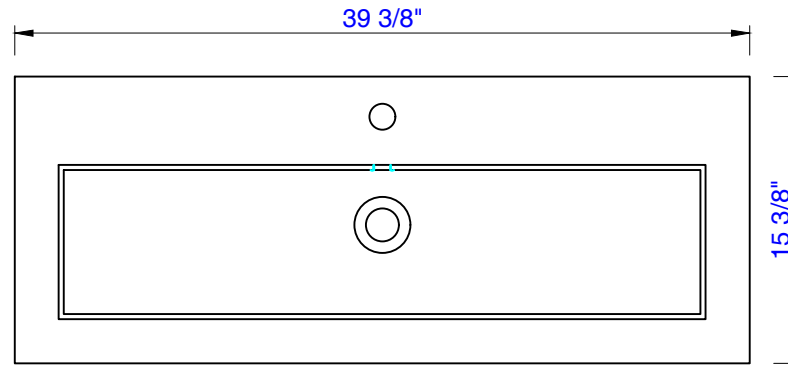

39.5"

AUTODESK

Item Number:  
C205-V39.5-RSA

Brooklyn 39.5" Wooden Sink Console  
Diagrams with Dimensions  
page 01 of 03

AUTODESK

AUTODESK

NOTE ONE: Countertop with integrated sink is shown on this Wooden Sink Console  
NOTE TWO: This vanity does not have a Backsplash.

Version:202009

AUTODESK

39.5"

Item Number:  
C205-V39.5-RSA

AUTODESK

Brooklyn 39.5" Wooden Sink Console  
Diagrams with Dimensions  
page 02 of 03

AUTODESK

AUTODESK

NOTE ONE: Countertop with integrated sink is shown on this Wooden Sink Console.

Version:202009

AUTODESK

39.5"

AUTODESK

Item Number:  
C205-V39.5-RSA

Brooklyn 39.5" Wooden Sink Console  
Diagrams with Dimensions  
page 03 of 03