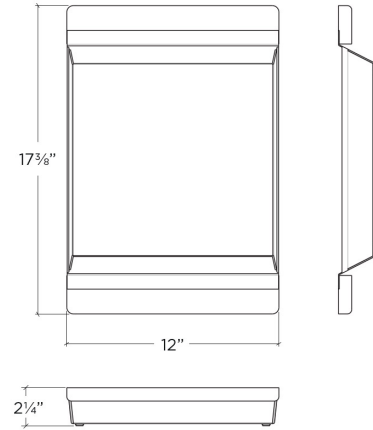

205041 | TRAY, SMARTSTATION

FIRECLAY SINK ACCESSORY

Specifications

Model	205041
Collection	Tray, SmartStation
Compatible bowl dimension (front-to-back)	16"
Overall dimensions	12" × 17 3/8" × 2 1/4"

Features