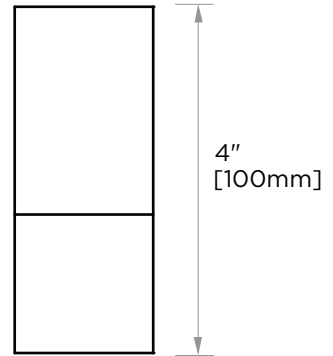

NOTE: Dimensions and specifications are subject to change without notice.