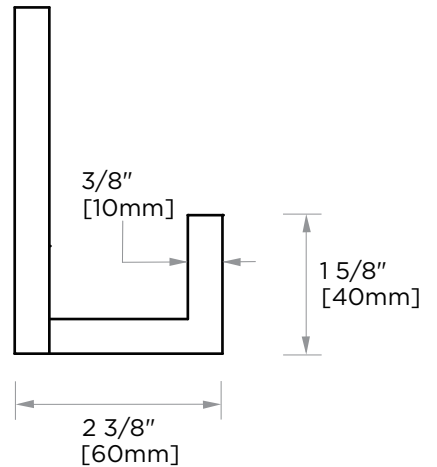

NOTE: Dimensions and specifications are subject to change without notice.