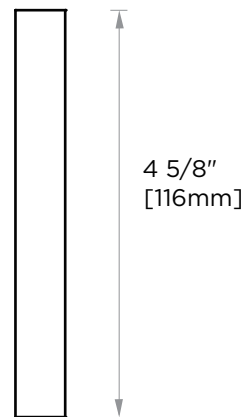

NOTE: Dimensions and specifications are subject to change without notice.