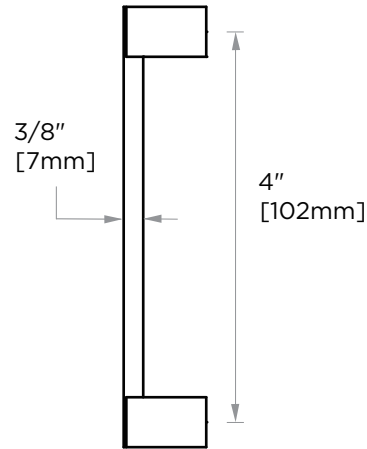

LISBON COLLECTION CABINET PULL 4" 277704

PRODUCT NAME: CABINET PULL 4"

PRODUCT CODE: 277704

MATERIAL: All-brass construction

KEY FEATURES: Contemporary design. Square base with clean and elongated lines.

STOCKED FINISHES: Polished Chrome (99)