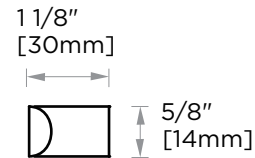

LISBON COLLECTION CABINET PULL 4" 277704

PRODUCT NAME: CABINET PULL 4"

PRODUCT CODE: 277704

MATERIAL: All-brass construction

KEY FEATURES: Contemporary design. Square base with clean and elongated lines.

STOCKED FINISHES: Polished Chrome (99)