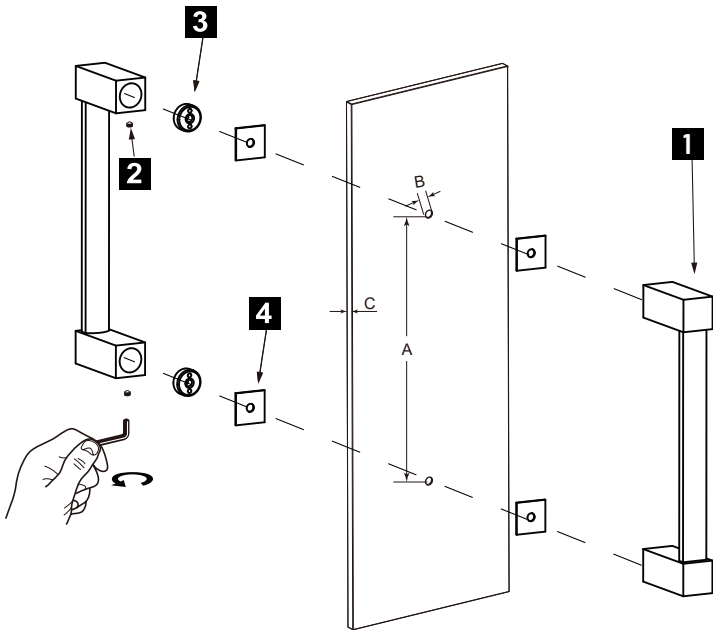

LISBON COLLECTION
DOUBLE SHOWER
DOOR HANDLE 12"
2777812

PRODUCT NAME: DOUBLE SHOWER DOOR HANDLE 12"

PRODUCT CODE: 2777812

MATERIAL: All-brass construction

KEY FEATURES: Contemporary design. Square base with clean and elongated lines.

NOTE: Dimensions and specifications are subject to change without notice.

HANDLES INFO

Components Included		
①	Handle	X1
②	Set Screw M6	X2
③	Fixing Bracket	X2
④	Rubber Gasket	X4

Mounting Kits Included		
	X1	Allen Key

GLASS INFO

Glass Hole C-C Distance		
A	8"/203mm	8" Shower Door Handle
	12"/305mm	12" Shower Door Handle
	18"/457mm	18" Shower Door Handle
	24"/610mm	24" Shower Door Handle
	36"/914mm	36" Shower Door Handle
B	1/2" (12mm)	Glass Hole Diameter
C	6-12mm	Glass Thickness