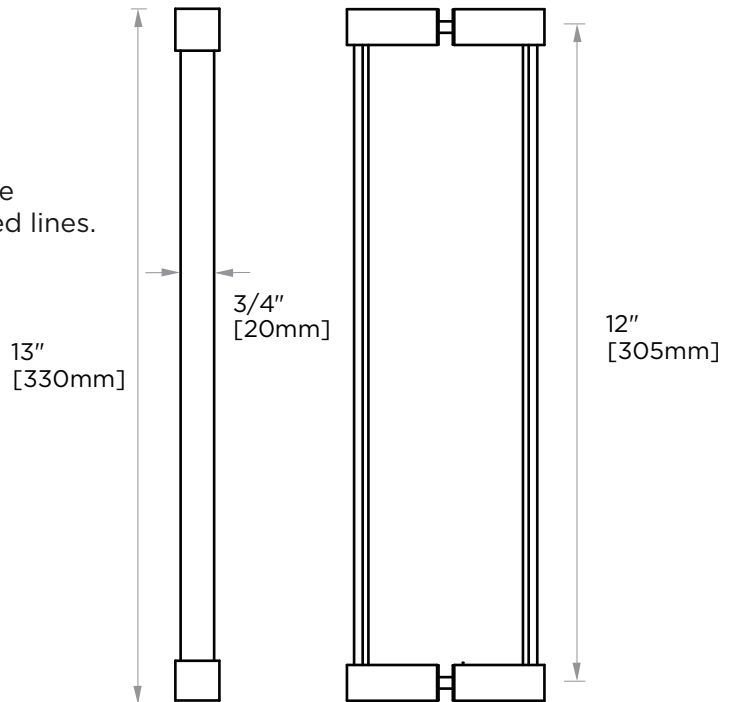

LISBON COLLECTION
DOUBLE SHOWER
DOOR HANDLE 12"
2777812

PRODUCT NAME: DOUBLE SHOWER DOOR HANDLE 12"

PRODUCT CODE: 2777812

MATERIAL: All-brass construction

KEY FEATURES: Contemporary design. Square base with clean and elongated lines.

NOTE: Dimensions and specifications are subject to change without notice.

HANDLES INFO

Components Included		
①	Handle	X1
②	Set Screw M6	X2
③	Fixing Bracket	X2
④	Rubber Gasket	X4

Mounting Kits Included		
	X1	Allen Key

GLASS INFO

Glass Hole C-C Distance		
A	8"/203mm	8" Shower Door Handle
	12"/305mm	12" Shower Door Handle
	18"/457mm	18" Shower Door Handle
	24"/610mm	24" Shower Door Handle
	36"/914mm	36" Shower Door Handle
B	1/2" (12mm)	Glass Hole Diameter
C	6-12mm	Glass Thickness