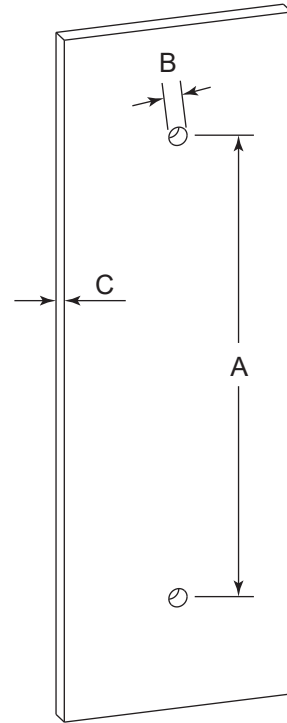

LISBON COLLECTION
DOUBLE SHOWER
DOOR HANDLE 12"
2777812

PRODUCT NAME: DOUBLE SHOWER DOOR HANDLE 12"

PRODUCT CODE: 2777812

MATERIAL: All-brass construction

KEY FEATURES: Contemporary design. Square base with clean and elongated lines.

NOTE: Dimensions and specifications are subject to change without notice.

HANDLES INFO

Components Included		
①	Handle	X1
②	Set Screw M6	X2
③	Fixing Bracket	X2
④	Rubber Gasket	X4

Mounting Kits Included		
	X1	Allen Key

GLASS INFO

Glass Hole C-C Distance		
A	8"/203mm	8" Shower Door Handle
	12"/305mm	12" Shower Door Handle
	18"/457mm	18" Shower Door Handle
	24"/610mm	24" Shower Door Handle
	36"/914mm	36" Shower Door Handle
B	1/2" (12mm)	Glass Hole Diameter
C	6-12mm	Glass Thickness