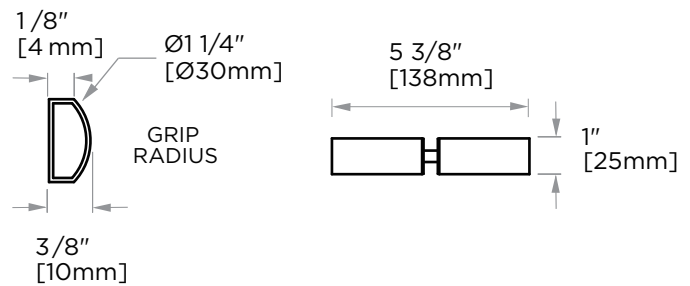

LISBON COLLECTION
DOUBLE SHOWER
DOOR HANDLE 12"
2777812

PRODUCT NAME: DOUBLE SHOWER DOOR HANDLE 12"

PRODUCT CODE: 2777812

MATERIAL: All-brass construction

KEY FEATURES: Contemporary design. Square base with clean and elongated lines.

NOTE: Dimensions and specifications are subject to change without notice.

HANDLES INFO

Components Included		
①	Handle	X1
②	Set Screw M6	X2
③	Fixing Bracket	X2
④	Rubber Gasket	X4

Mounting Kits Included		
	X1	Allen Key

GLASS INFO

Glass Hole C-C Distance		
A	8"/203mm	8" Shower Door Handle
	12"/305mm	12" Shower Door Handle
	18"/457mm	18" Shower Door Handle
	24"/610mm	24" Shower Door Handle
	36"/914mm	36" Shower Door Handle
B	1/2" (12mm)	Glass Hole Diameter
C	6-12mm	Glass Thickness