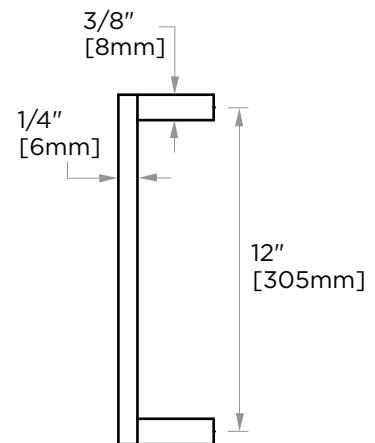

MUNICH COLLECTION
CABINET PULL 12"
288712

PRODUCT NAME: CABINET PULL 12"

PRODUCT CODE: 288712

MATERIAL: All-brass construction

KEY FEATURES: Contemporary design.
Strong rectangular shapes,
balanced by slender linear lines.

NOTE: Dimensions and specifications are subject to change without notice.