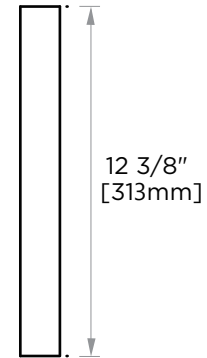

MUNICH COLLECTION
CABINET PULL 12"
288712

PRODUCT NAME: CABINET PULL 12"

PRODUCT CODE: 288712

MATERIAL: All-brass construction

KEY FEATURES: Contemporary design.
Strong rectangular shapes,
balanced by slender linear lines.

NOTE: Dimensions and specifications are subject to change without notice.