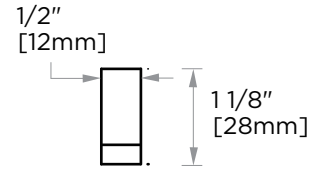

MUNICH COLLECTION
CABINET PULL 12"
288712

PRODUCT NAME: CABINET PULL 12"

PRODUCT CODE: 288712

MATERIAL: All-brass construction

KEY FEATURES: Contemporary design.
Strong rectangular shapes,
balanced by slender linear lines.