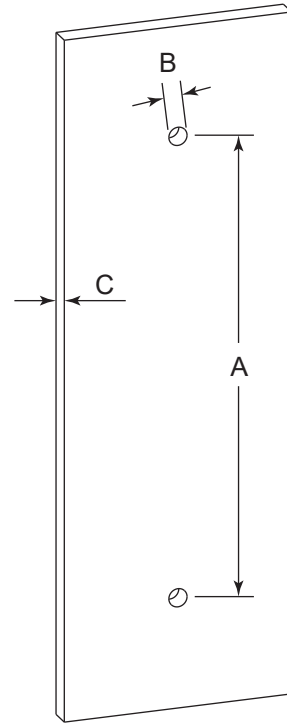

**FRANKFURT
COLLECTION
SINGLE SDH 8"**
3137508

PRODUCT NAME: SINGLE SHOWER
DOOR HANDLE 8"

PRODUCT CODE: 3137508

MATERIAL: All-brass construction

KEY FEATURES: Transitional design.
Round and straight lines

NOTE: Dimensions and specifications are subject to change without notice.

HANDLES INFO

Components Included		
①	Handle	X1
②	Set Screw M6	X2
③	Fixing Bracket	X2
④	Rubber Gasket	X4

Mounting Kits Included		
	X1	Allen Key

GLASS INFO

Glass Hole C-C Distance		
A	8"/203mm	8" Shower Door Handle
	12"/305mm	12" Shower Door Handle
	18"/457mm	18" Shower Door Handle
	24"/610mm	24" Shower Door Handle
	36"/914mm	36" Shower Door Handle
B	1/2" (12mm)	Glass Hole Diameter
C	6-12mm	Glass Thickness