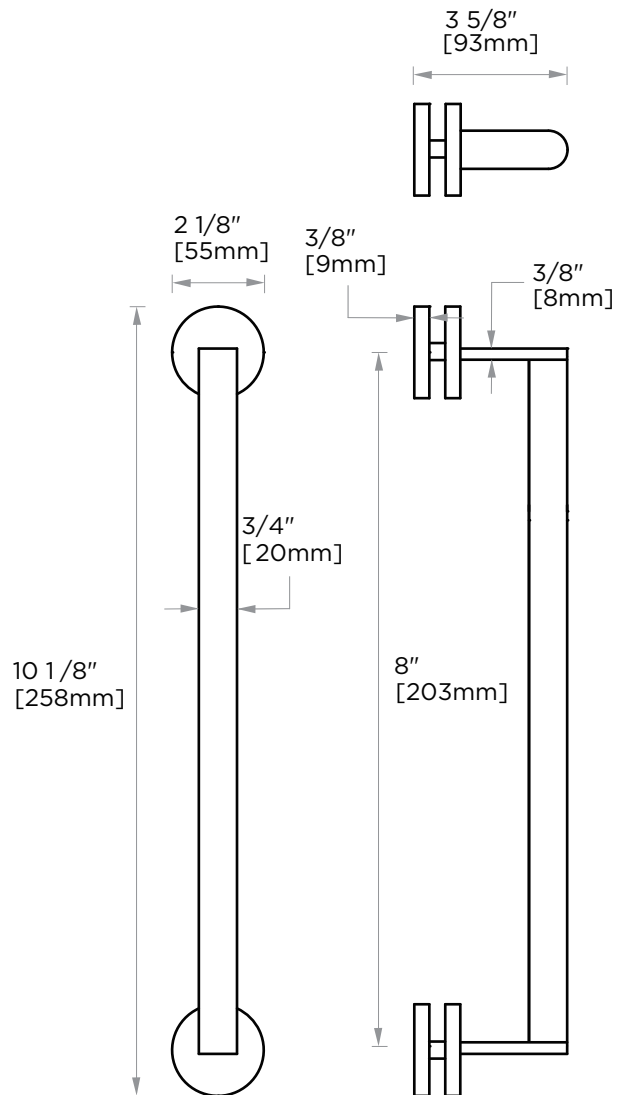

**FRANKFURT
COLLECTION
SINGLE SDH 8"**
3137508

PRODUCT NAME: SINGLE SHOWER
DOOR HANDLE 8"

PRODUCT CODE: 3137508

MATERIAL: All-brass construction

KEY FEATURES: Transitional design.
Round and straight lines

NOTE: Dimensions and specifications are subject to change without notice.

HANDLES INFO

Components Included		
①	Handle	X1
②	Set Screw M6	X2
③	Fixing Bracket	X2
④	Rubber Gasket	X4

Mounting Kits Included		
	X1	Allen Key

GLASS INFO

Glass Hole C-C Distance		
A	8"/203mm	8" Shower Door Handle
	12"/305mm	12" Shower Door Handle
	18"/457mm	18" Shower Door Handle
	24"/610mm	24" Shower Door Handle
	36"/914mm	36" Shower Door Handle
B	1/2" (12mm)	Glass Hole Diameter
C	6-12mm	Glass Thickness

* Can be used with extension kit for thicker doors

NOTE: Dimensions and specifications are subject to change without notice.