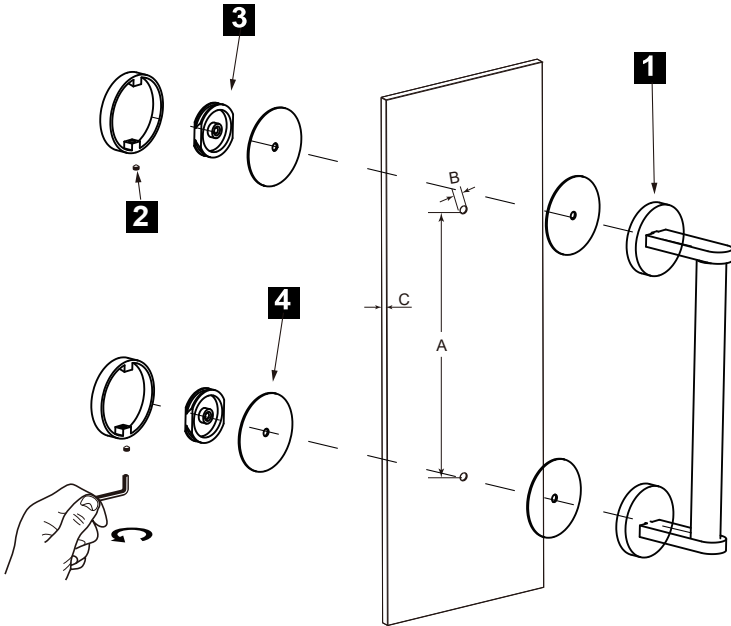

**FRANKFURT
COLLECTION
SINGLE SDH 8"**
3137508

PRODUCT NAME: SINGLE SHOWER
DOOR HANDLE 8"

PRODUCT CODE: 3137508

MATERIAL: All-brass construction

KEY FEATURES: Transitional design.
Round and straight lines

NOTE: Dimensions and specifications are subject to change without notice.

HANDLES INFO

Components Included		
①	Handle	X1
②	Set Screw M6	X2
③	Fixing Bracket	X2
④	Rubber Gasket	X4

Mounting Kits Included		
	X1	Allen Key

GLASS INFO

Glass Hole C-C Distance		
A	8"/203mm	8" Shower Door Handle
	12"/305mm	12" Shower Door Handle
	18"/457mm	18" Shower Door Handle
	24"/610mm	24" Shower Door Handle
	36"/914mm	36" Shower Door Handle
B	1/2" (12mm)	Glass Hole Diameter
C	6-12mm	Glass Thickness