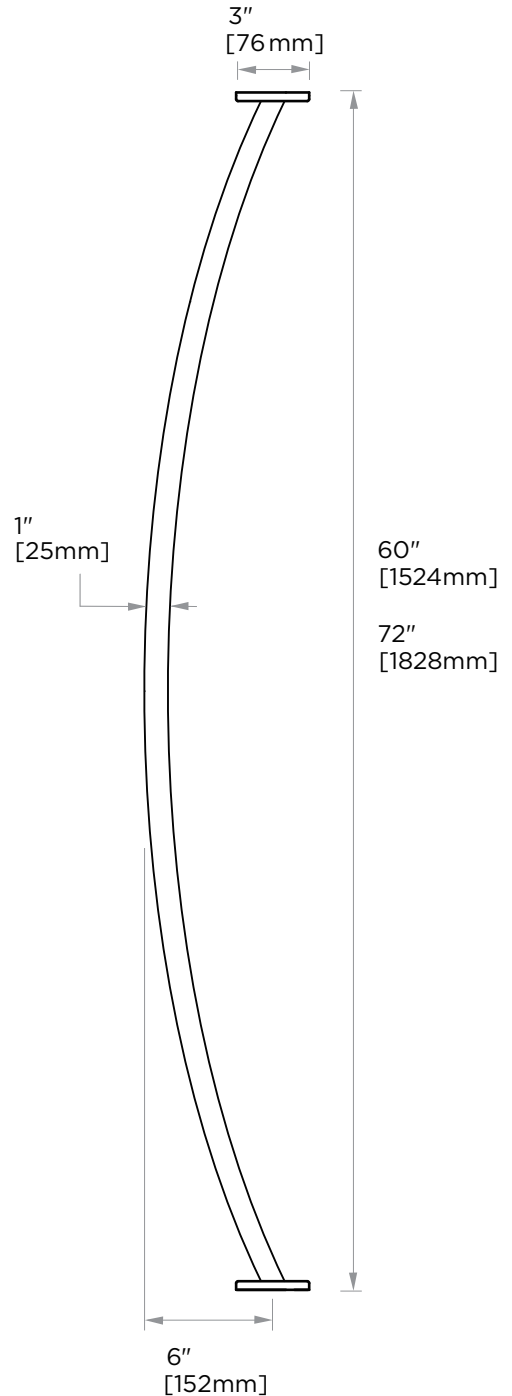

SHOWER RODS
CURVED & ROUND

- 5' KSRC-5SS
- 6' KSRC-6SS

PRODUCT NAME: CURVED & ROUND SHOWER ROD

PRODUCT CODE: 5' KSRC-5SS
6' KSRC-6SS

MATERIAL: Stainless Steel construction

KEY FEATURES: Contemporary design.
Round minimalist look.

NOTE: Dimensions and specifications are subject to change without notice.