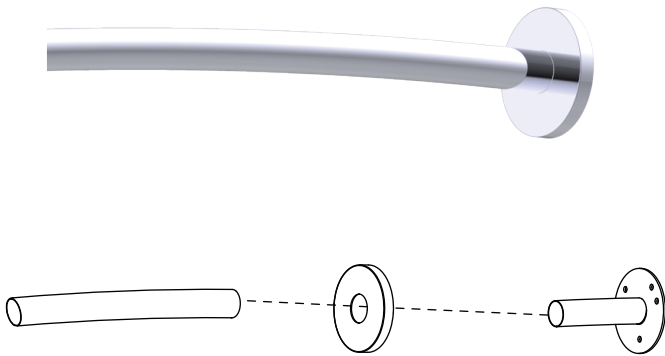

SHOWER RODS
CURVED & ROUND

- 5' KSRC-5SS
- 6' KSRC-6SS

PRODUCT NAME: CURVED & ROUND SHOWER ROD

PRODUCT CODE: 5' KSRC-5SS
6' KSRC-6SS

MATERIAL: Stainless Steel construction

KEY FEATURES: Contemporary design.
Round minimalist look.