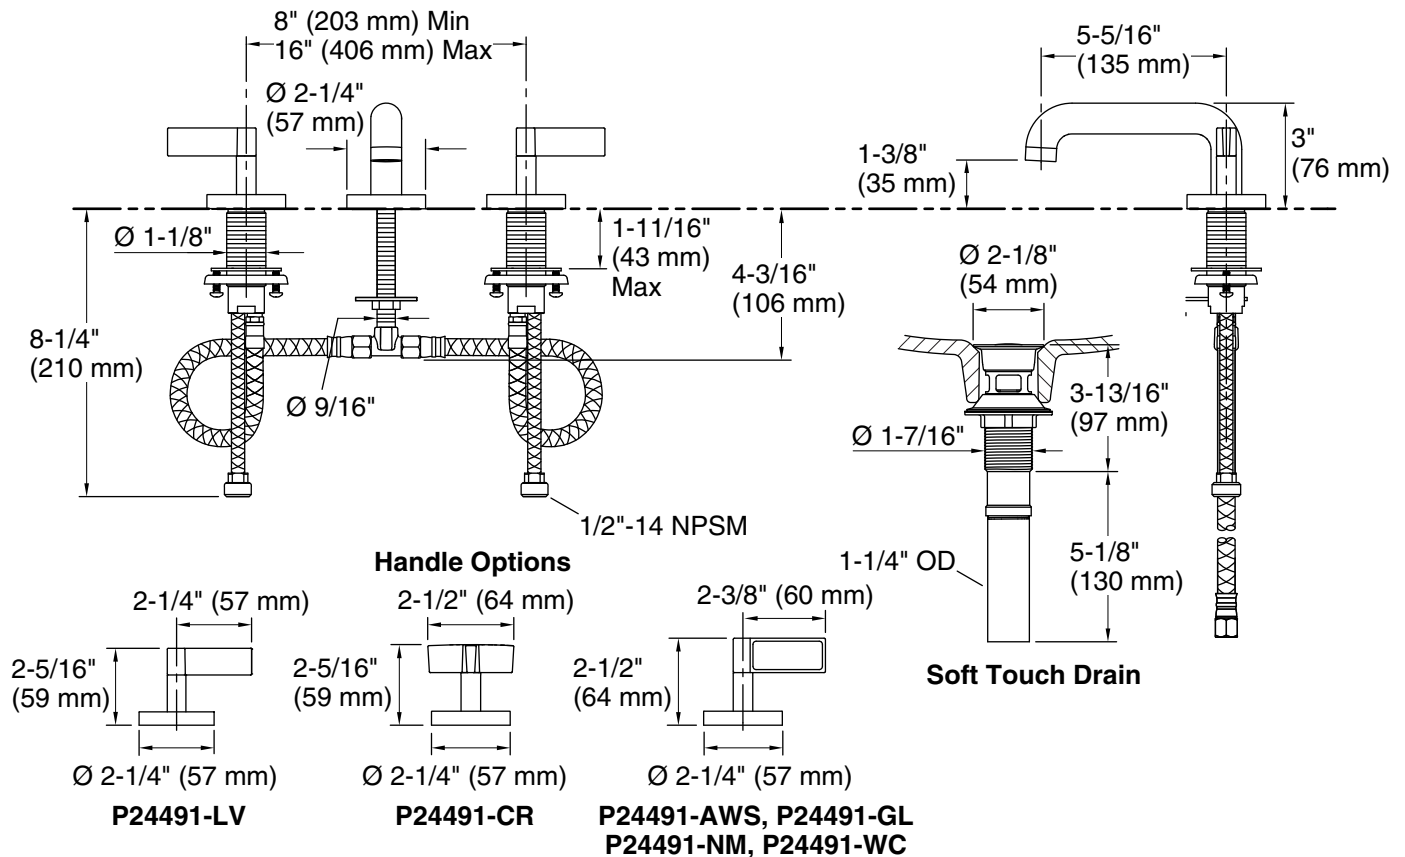

KALLISTA®

One™ Basin Set, Low Spout

FEATURES

- Solid brass construction for durability and reliability
- Two-handle, widespread lavatory faucet for 8" (203 mm) to 16" (406 mm) centers
- 1.2 gal/min (4.5 l/min) maximum flow rate
- Includes Soft Touch drain
- Quarter-turn washerless ceramic disc valves
- Meets CalGreen requirements for bathroom sink faucets
- Complements the One collection

CODES/STANDARDS APPLICABLE

Specified model meets or exceeds the following:

- ADA
- ASME A112.18.1/CSA B125.1
- ICC/ANSI A117.1
- NSF 61
- EPA WaterSense®
- All applicable US Federal and State material regulations

P24491

SPECIFIED MODEL							
Model	Description	Finishes					
P24491-CR	One Basin Set, Low Spout, Cross Handles	☐ CP Polished Chrome	☐ AD Nickel Silver	☐ AG Brushed Nickel	☐ GN Gunmetal	☐ ULB Unlacquered Brass	
P24491-LV	One Basin Set, Low Spout, Lever Handles	☐ CP Polished Chrome	☐ AD Nickel Silver	☐ AG Brushed Nickel	☐ GN Gunmetal	☐ ULB Unlacquered Brass	
P24491-AWS	One Basin Set, Low Spout, Ashwood Lever Handles	☐ CP Polished Chrome	☐ AD Nickel Silver	☐ AG Brushed Nickel	☐ GN Gunmetal	☐ ULB Unlacquered Brass	
P24491-GL	One Basin Set, Low Spout, Grigio Limestone Lever Handles	☐ CP Polished Chrome	☐ AD Nickel Silver	☐ AG Brushed Nickel	☐ GN Gunmetal	☐ ULB Unlacquered Brass	
P24491-NM	One Basin Set, Low Spout, Nero Marquina Lever Handles	☐ CP Polished Chrome	☐ AD Nickel Silver	☐ AG Brushed Nickel	☐ GN Gunmetal	☐ ULB Unlacquered Brass	
P24491-WC	One Basin Set, Low Spout, White Carrara Lever Handles	☐ CP Polished Chrome	☐ AD Nickel Silver	☐ AG Brushed Nickel	☐ GN Gunmetal	☐ ULB Unlacquered Brass	

We reserve the right to make revisions without notice in the design of products or in packaging unless this right has specifically been waived at the time the order is accepted.