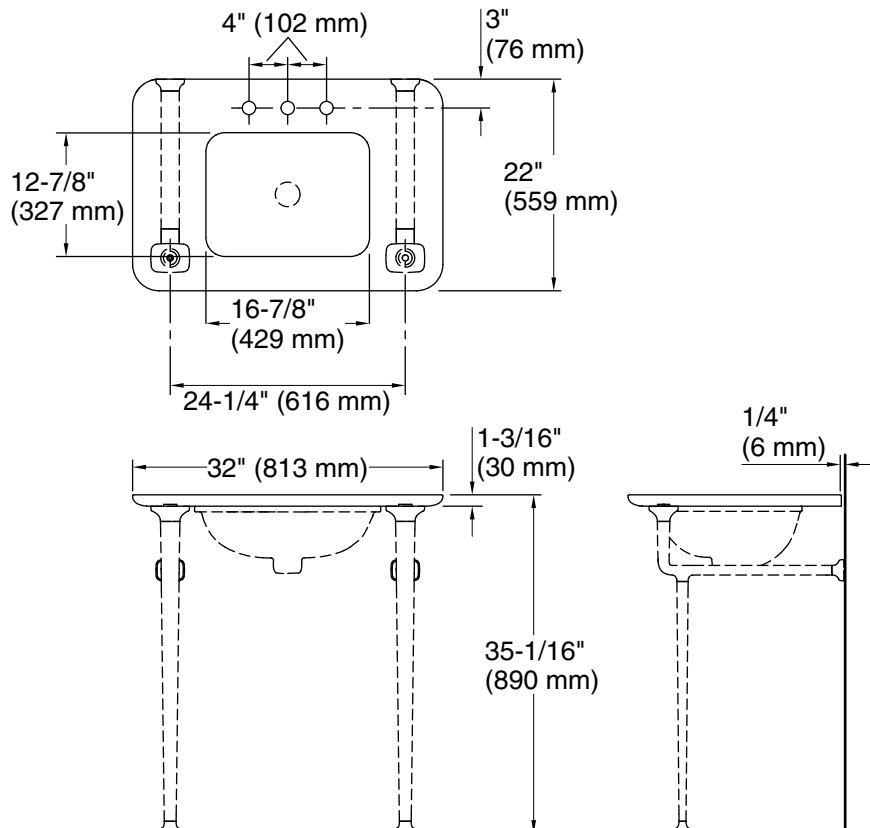

FEATURES

P74061

- Top is cut from a single piece of marble / limestone
- Top features knockout holes for an 8" (203 mm) widespread or single-control basin set
- Complements the Per Se collection

SPECIFIED MODEL