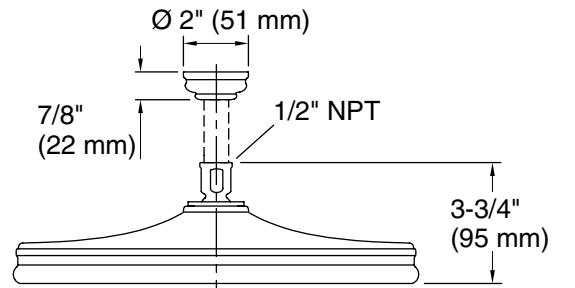

P21511

SPECIFIED MODEL					
Model	Description	Finishes			
P21510-G	Small Air-Induction Traditional Raindome 75 gal/min (7.6 l/min)	☐ CP Polished Chrome	☐ AD Nickel Silver	☐ AG Brushed Nickel	☐ W6 Weathered Bronze
		☐ BV Brushed Bronze	☐ ULB Unlacquered Brass		
P21510-00	Small Air-Induction Traditional Raindome 2.5 gal/min (9.5 l/min)	☐ CP Polished Chrome	☐ AD Nickel Silver	☐ AG Brushed Nickel	☐ W6 Weathered Bronze
		☐ BV Brushed Bronze			
P21511-00	Large Air-Induction Traditional Raindome 2.5 gal/min (9.5 l/min)	☐ CP Polished Chrome	☐ AD Nickel Silver	☐ AG Brushed Nickel	☐ W6 Weathered Bronze
		☐ BV Brushed Bronze	☐ ULB Unlacquered Brass		
Required Arm Options					
P21520-00	3" Ceiling-Mount Shower Arm	☐ CP Polished Chrome	☐ AD Nickel Silver	☐ AG Brushed Nickel	☐ W6 Weathered Bronze
		☐ BV Brushed Bronze	☐ AF French Gold	☐ ULB Unlacquered Brass	
P21521-00	6" Ceiling-Mount Shower Arm	☐ CP Polished Chrome	☐ AD Nickel Silver	☐ AG Brushed Nickel	☐ W6 Weathered Bronze
		☐ BV Brushed Bronze	☐ AF French Gold	☐ ULB Unlacquered Brass	
P21522-00	12" Ceiling-Mount Shower Arm	☐ CP Polished Chrome	☐ AD Nickel Silver	☐ AG Brushed Nickel	☐ W6 Weathered Bronze
		☐ BV Brushed Bronze	☐ AF French Gold	☐ ULB Unlacquered Brass	
P21523-00	Wall-Mount Shower Arm	☐ CP Polished Chrome	☐ AD Nickel Silver	☐ AG Brushed Nickel	☐ W6 Weathered Bronze
		☐ BV Brushed Bronze	☐ AF French Gold	☐ ULB Unlacquered Brass	

We reserve the right to make revisions without notice in the design of products or in packaging unless this right has specifically been waived at the time the order is accepted.