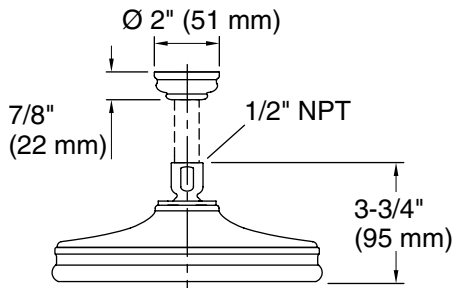

FEATURES

- Solid brass construction for durability and reliability
- Single-function rain showerhead
- Air-induced spray technology
- Optimized sprayface for maximum performance
- 1/2" NPT connection
- Small Air-Induction Traditional Raindome in 1.75 gal/min (6.6 l/min) or 2.5 gal/min (9.5 l/min)
- Large Air-Induction Traditional Raindome in 2.5 gal/min (9.5 l/min)
- Complements Kallista faucets and fixtures

CODES/STANDARDS APPLICABLE

1. Specified model meets or exceeds the following:
2. ASME A112.18.1/CSA B125.1
   - Energy Policy Act of 1992
   - EPA WaterSense (P21510-G) (Pending)

**P21510,
P21511**

P21510