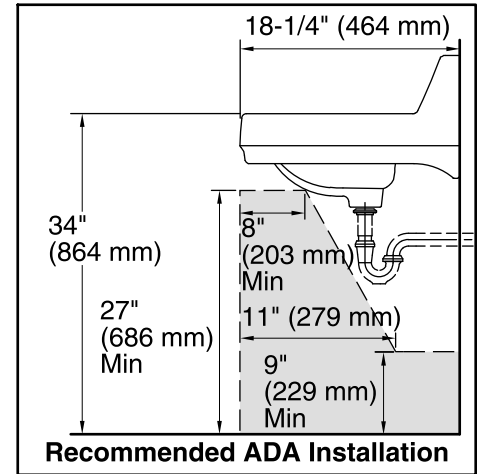

Technical Information

All product dimensions are nominal.

Bowl configuration:	Single
Installation:	Wall-mount
Bowl area (Center):	Length: 10" (254 mm) Width: 15" (381 mm) With overflow: Yes Water depth: 3-1/4" (83 mm)
Number of deck holes:	1
Faucet hole spacing:	8" (203 mm)
Faucet hole(s):	1-3/8" (35 mm)
Soap/Lotion hole:	1-1/4" (32 mm)
Drain hole:	1-3/4" (44 mm)

Notes

Install this product according to the installation instructions.

ADA compliant when installed to the specific requirements of these regulations.