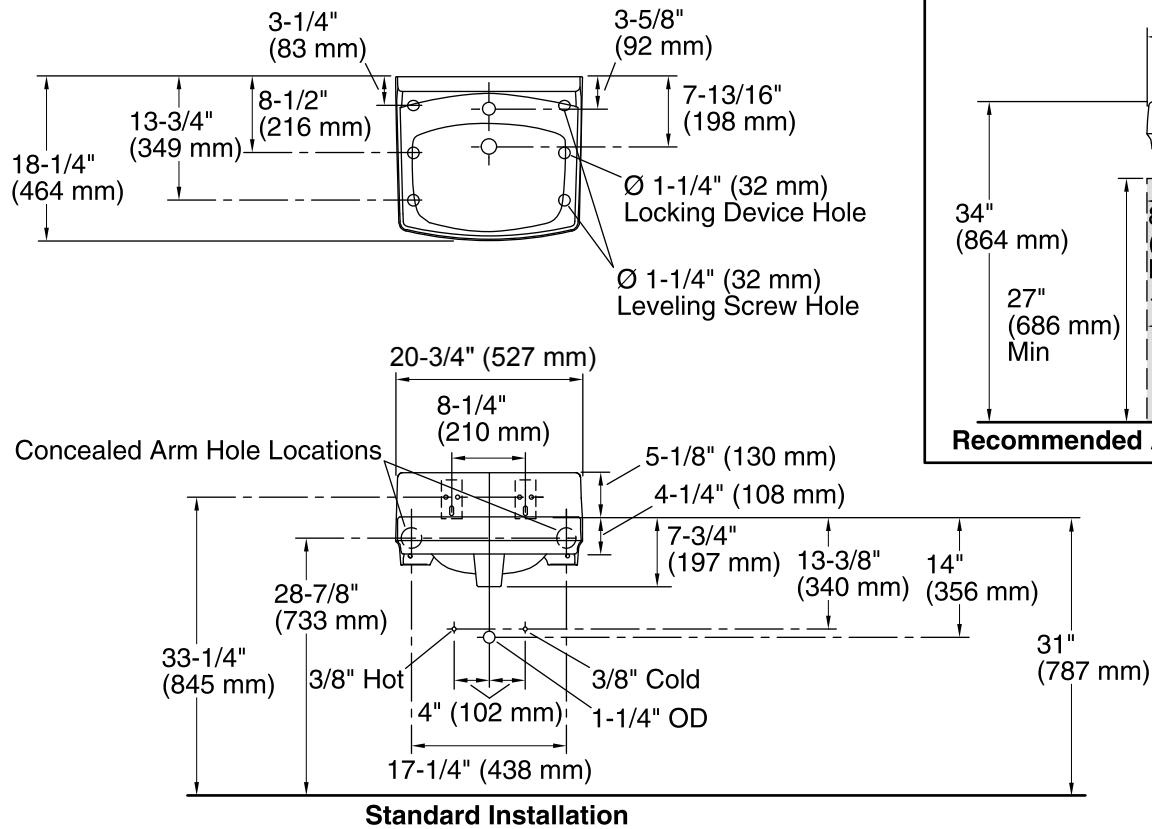

Technical Information

All product dimensions are nominal.

Bowl configuration:	Single
Installation:	Wall-mount
Bowl area (Center):	Length: 10" (254 mm) Width: 15" (381 mm) With overflow: Yes Water depth: 3-1/4" (83 mm)
Number of deck holes:	1
Faucet hole spacing:	8" (203 mm)
Faucet hole(s):	1-3/8" (35 mm)
Soap/Lotion hole:	1-1/4" (32 mm)
Drain hole:	1-3/4" (44 mm)

Notes

Install this product according to the installation instructions.

ADA compliant when installed to the specific requirements of these regulations.