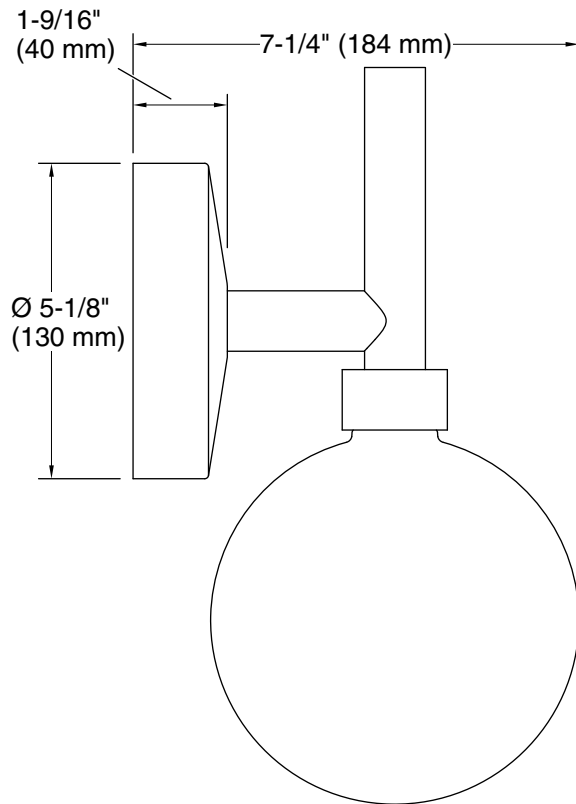

Required Electrical Service

One circuit required.

Lights: 120 V, 60 Hz

Technical Information

All product dimensions are nominal.

Installation Type: Wall-mount

Material: Steel, Aluminum, Glass

Number of Lights: 1

Lighting Type: Integrated LED

Number of Shades: 1

Shade Type: Glass - clear

Electrical component rating: LED: 60 Hz, 10 W, 450 Lumens, 3000K