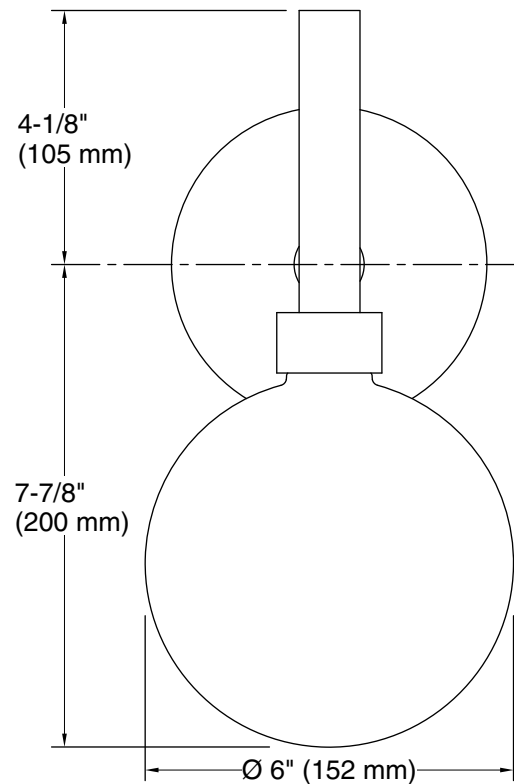

Required Electrical Service

One circuit required.

Lights: 120 V, 60 Hz

Technical Information

All product dimensions are nominal.

Installation Type: Wall-mount

Material: Steel, Aluminum, Glass

Number of Lights: 1

Lighting Type: Integrated LED

Number of Shades: 1

Shade Type: Glass - clear

Electrical component rating: LED: 60 Hz, 10 W, 450 Lumens, 3000K