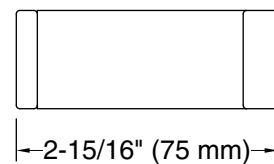

Color tiles intended for reference only.

Color	Code	Description
	CP	Polished Chrome
	BN	Vibrant® Brushed Nickel
	BL	Matte Black

Technical Information

All product dimensions are nominal.

Installation Type: Wall-mount