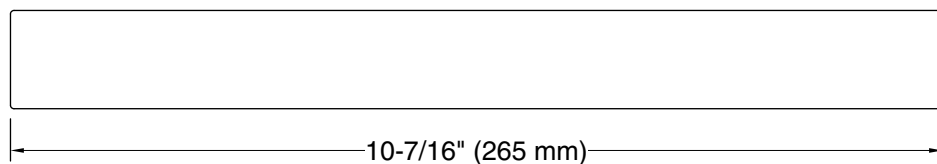

Color tiles intended for reference only.

Color	Code	Description
	CP	Polished Chrome
	BN	Vibrant® Brushed Nickel
	BL	Matte Black

Technical Information

All product dimensions are nominal.

Installation Type: Wall-mount