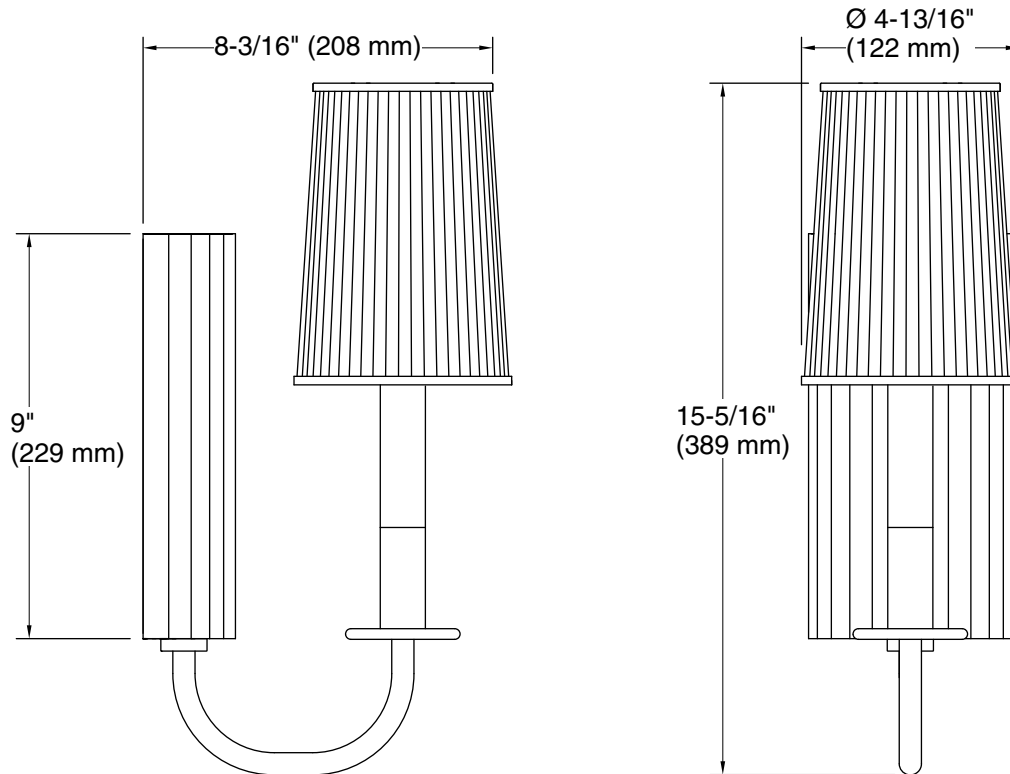

Features

- Scalloped metal details are juxtaposed against a delicate matte ribbed glass shade for dramatic elegance.
- A great piece for almost any space — master bathroom, guest bathroom, hallway, or bedside.
- Candelabra base (E12) socket, works best with B10 or B11 bulb (sold separately).
- Suitable for damp locations, per UL 1598.
- Includes installation hardware.

UL 1598
CSA C22.2 No. 250.0

KOHLER India Vitreous and bathing Product Limited Warranty

See website for detailed warranty information.

Available Colors/Finishes

Color tiles intended for reference only.

Color	Code	Description
	SNL	Polished Nickel
	2PL	Polished Brass
	GNL	Gunmetal

Required Electrical Service

One circuit required.

120 V, 60 Hz

Technical Information

All product dimensions are nominal.

Installation Type:	Wall-mount
Material:	Steel, Brass, Glass
Number of Lights:	1
Lighting Type:	Socket-based
Socket Type:	E-12 Candelabra
Number of Shades:	1
Shade Type:	Glass - frosted