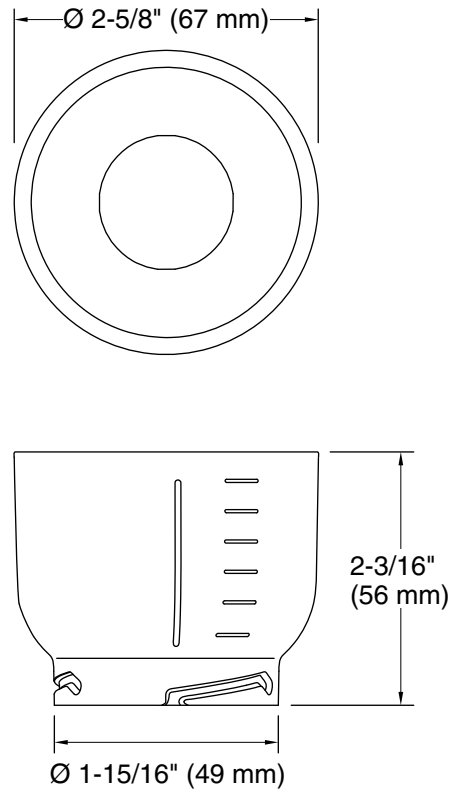

Codes/Standards

None Applicable

KOHLER® Faucet Lifetime Limited Warranty

See website for detailed warranty information.

Technical Information

All product dimensions are nominal.

Material: Plastic