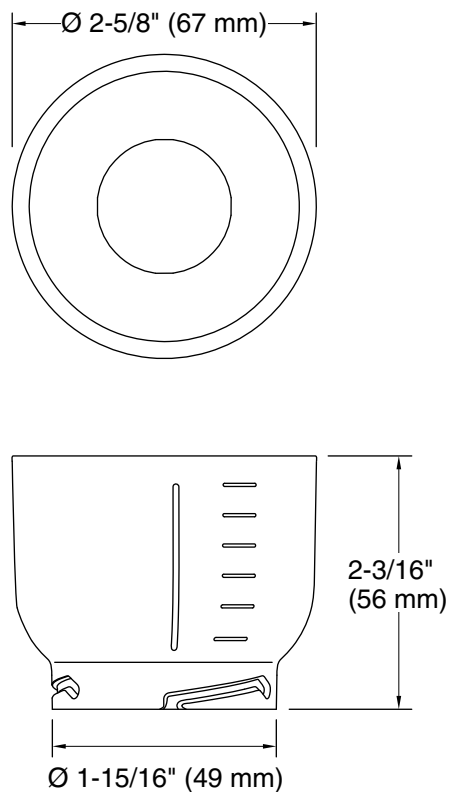

Codes/Standards

None Applicable

KOHLER® Faucet Lifetime Limited Warranty

See website for detailed warranty information.

Technical Information

All product dimensions are nominal.

Material: Plastic