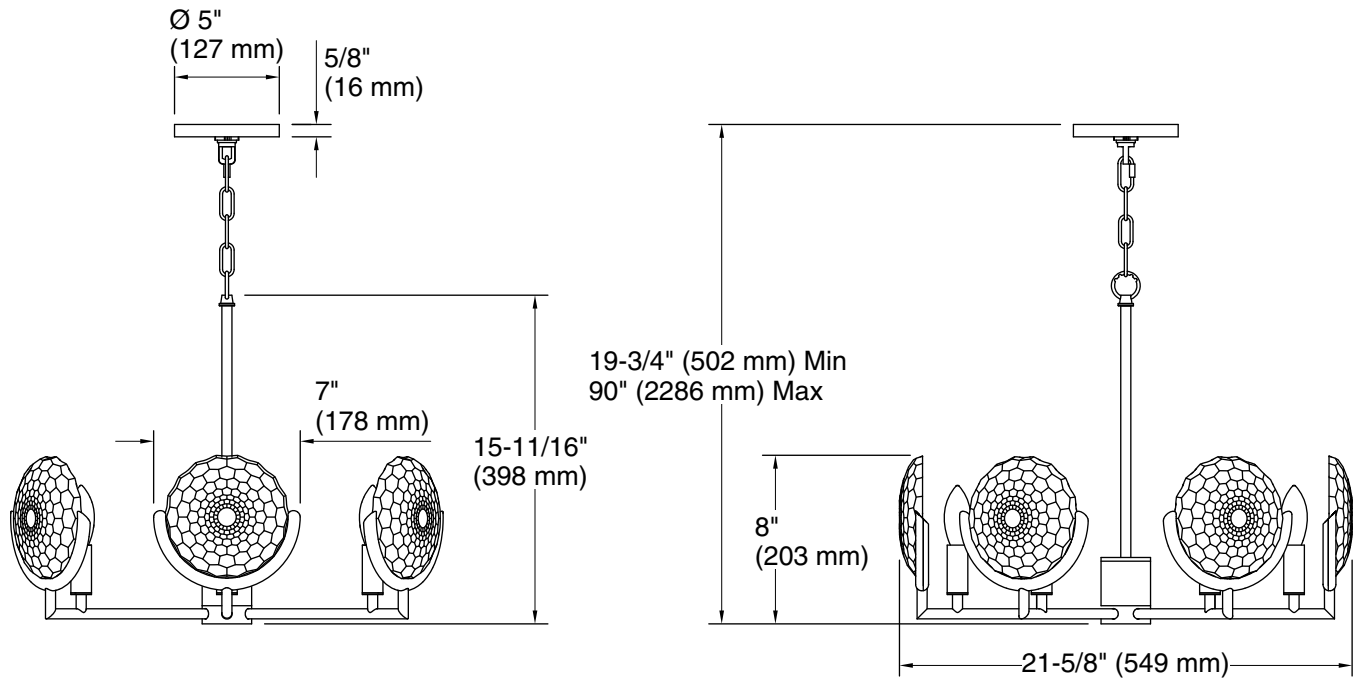

Required Electrical Service

One dedicated circuit required.

Lights: 120 V, 12 A, 60 Hz

Technical Information

All product dimensions are nominal.

Material: Steel, Aluminum, Zinc, Glass

Number of Lights: 6

Lighting Type: Socket-based

Socket Type: E-12 Candelabra

Number of Shades: 6

Shade Type: Glass - clear

Hanging Type: Chain

Height: $19\text{-}3/4''$ (501 mm) -
 $89\text{-}15/16''$ (2285 mm)

Electrical component Socket Rating: 60 Hz, 60 W
rating: