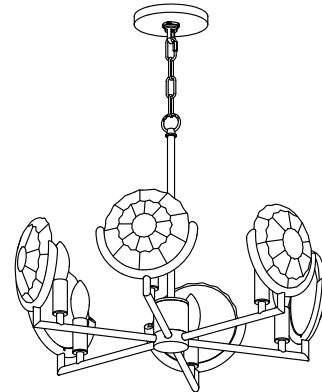

Features

- The Arendela collection has a light, airy quality and is a beautiful accent for any space.
- The delicate metal framework of the fixture suspends Arendela's briolette faceted disks, which sparkle and throw reflections from all angles as they catch the light.
- A perfect complement to the KOHLER Briolette glass vessel sink.
- Candelabra base (E12) socket, works best with clear or frosted candelabra type B bulbs (sold separately).

Material

- Manufactured with quality materials and complemented with a meticulous finishing process.
- Durable finishes engineered to last and designed to coordinate with KOHLER faucet finishes.

Codes/Standards

UL 1598
CSA C22.2 No. 250

KOHLER® Indoor Lighting Fixtures Limited Warranty

See website for detailed warranty information.

Available Colors/Finishes

Color tiles intended for reference only.

Color	Code	Description
	SNL	Polished Nickel
	2GL	Brushed Moderne Brass