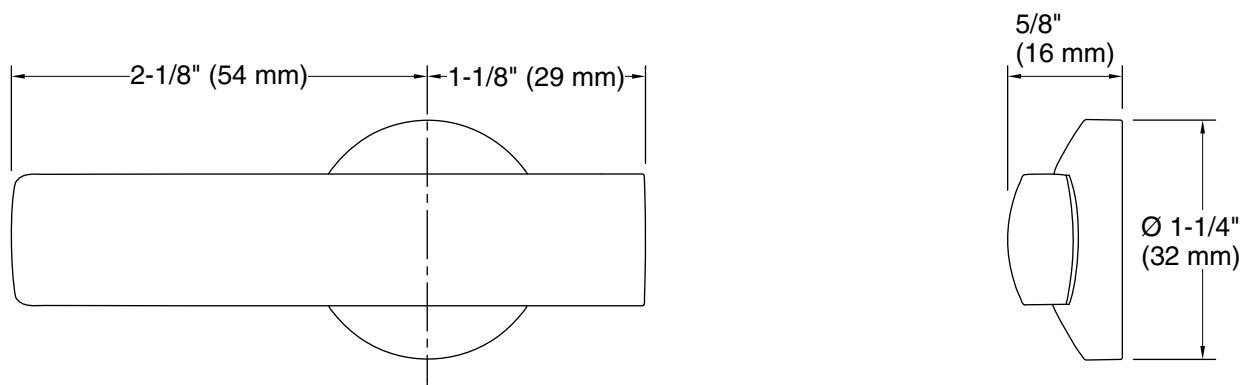

Santa Rosa™
Left-hand trip lever
K-30919-L

Features

- Left-hand Polished Chrome trip lever
- For use with K-30810, K-30811, K-30812, and K-32901 Santa Rosa™ toilets

Material

- Premium metal construction for durability and reliability
- KOHLER finishes resist corrosion and tarnishing

Codes/Standards

None Applicable

**KOHLER® One-Year Limited
Warranty**

See website for detailed warranty information.

Technical Information

All product dimensions are nominal.

Material: Zinc, Stainless Steel