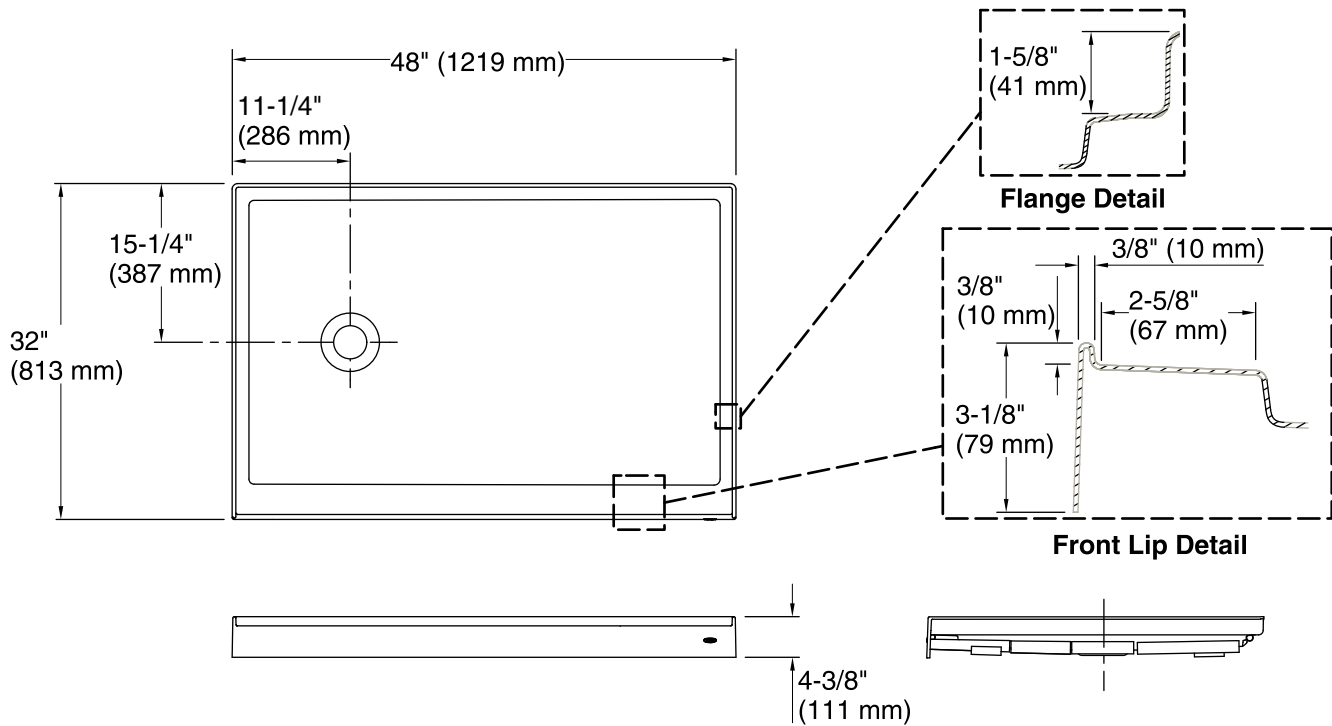

Features

- Low-threshold design for easy entry and exit.
- Molded-in textured floor.
- Water containment bead incorporated into the threshold design provides an optimum barrier, eliminating water escaping from the shower space.
- Single threshold for alcove installation.
- Durable acrylic construction.
- Left-hand drain.
- Coordinates with Choreograph® shower walls and other KOHLER collections.

Available Colors/Finishes

Color tiles intended for reference only.

Color	Code	Description
	0	White
	96	Biscuit
	47	Almond
	NY	Dune
	95	Ice™ Grey
	G9	Sandbar

Technical Information

All product dimensions are nominal.

Installation: Three-wall alcove

Drain location: Left

Weight: 51 lbs (23.1 kg)

Notes

Measure your actual product for rough-in details.

Install this product according to the installation instructions.

Subfloor must be within 1/2" (13 mm) of level.