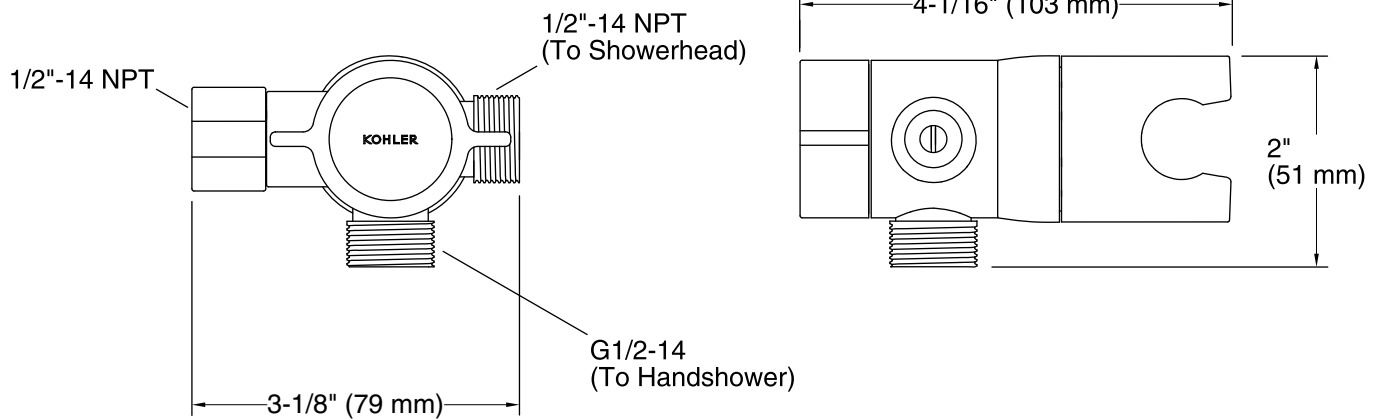

Technical Information

All product dimensions are nominal.

Notes

Install this product according to the installation guide.