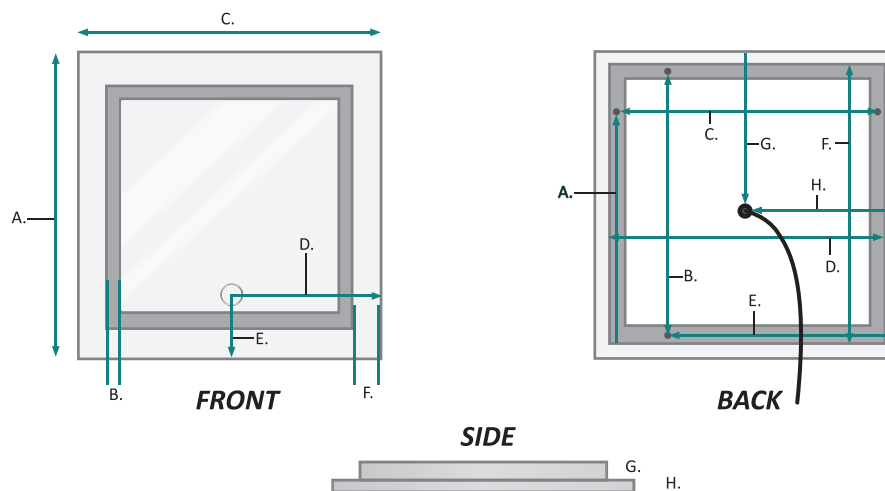

Electrical System

- 120Vac, 60Hz, 36.3W
- Electric Current: 0.33A
- Wattage: 36.3W

Model

- ICON 2424

ICON 2424 Wall Mirror - Specification Sheet

Dimensions

- Height: 24"
- Width: 24"
- Depth: 1-1/2"

FRONT & SIDE

MODEL	A	B	C	D	E	F	G	H
ICON2424	24	1	24	12	5	1-5/8	1-1/4	1/4

BACK

MODEL	A	B	C	D	E	F	G	H
ICON2424	19-1/4	22-1/2	22-1/2	23-1/8	19-1/4	23-1/8	11-1/2	11-1/2