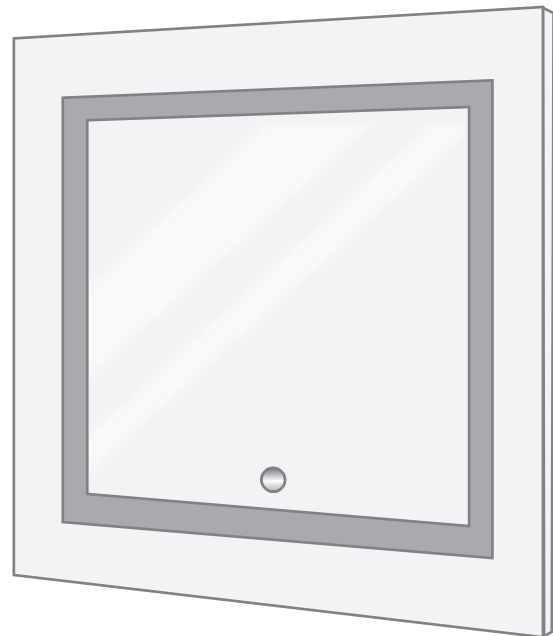

ICON 2424 Wall Mirror - Specification Sheet

Features

- Dimmable LED task lighting
- Integrated touch sensor control with memory
- Energy efficient LED lighting 6000K
- 3200 Lumens
- CRI 90+
- Integrated Defogger

Construction

- Quality polished edge mirror
- Single phase wire installation, silver backed, copper free
- Construction for surface mounting
- Includes installation hardware

Codes/Standards Applicable

- Conforms to UL Std. 962
- Cert. to CSA Std. C22.2 No.250.0-08
- ETL Intertek 5004931

Electrical System

- 120Vac, 60Hz, 36.3W
- Electric Current: 0.33A
- Wattage: 36.3W

Model

- ICON 2424

ICON 2424 Wall Mirror - Specification Sheet

Dimensions

- Height: 24"
- Width: 24"
- Depth: 1-1/2"

FRONT & SIDE